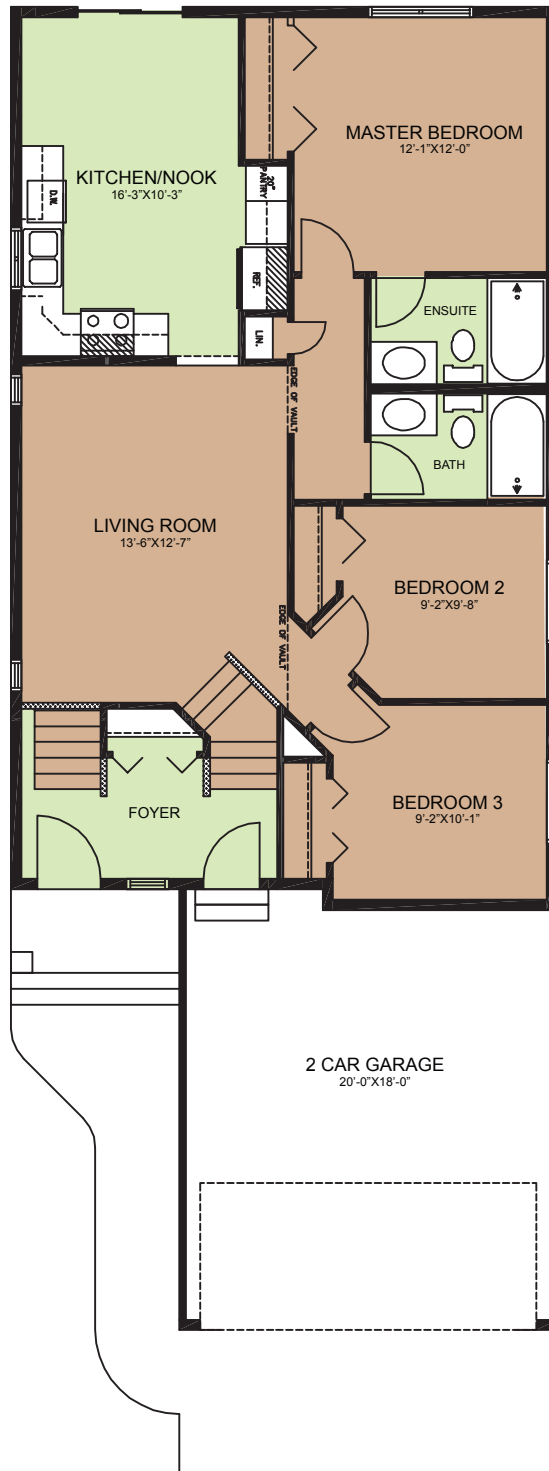

HOME MODELS

the BRIARWOOD 1103 Sq. Ft.

LINO
CARPET