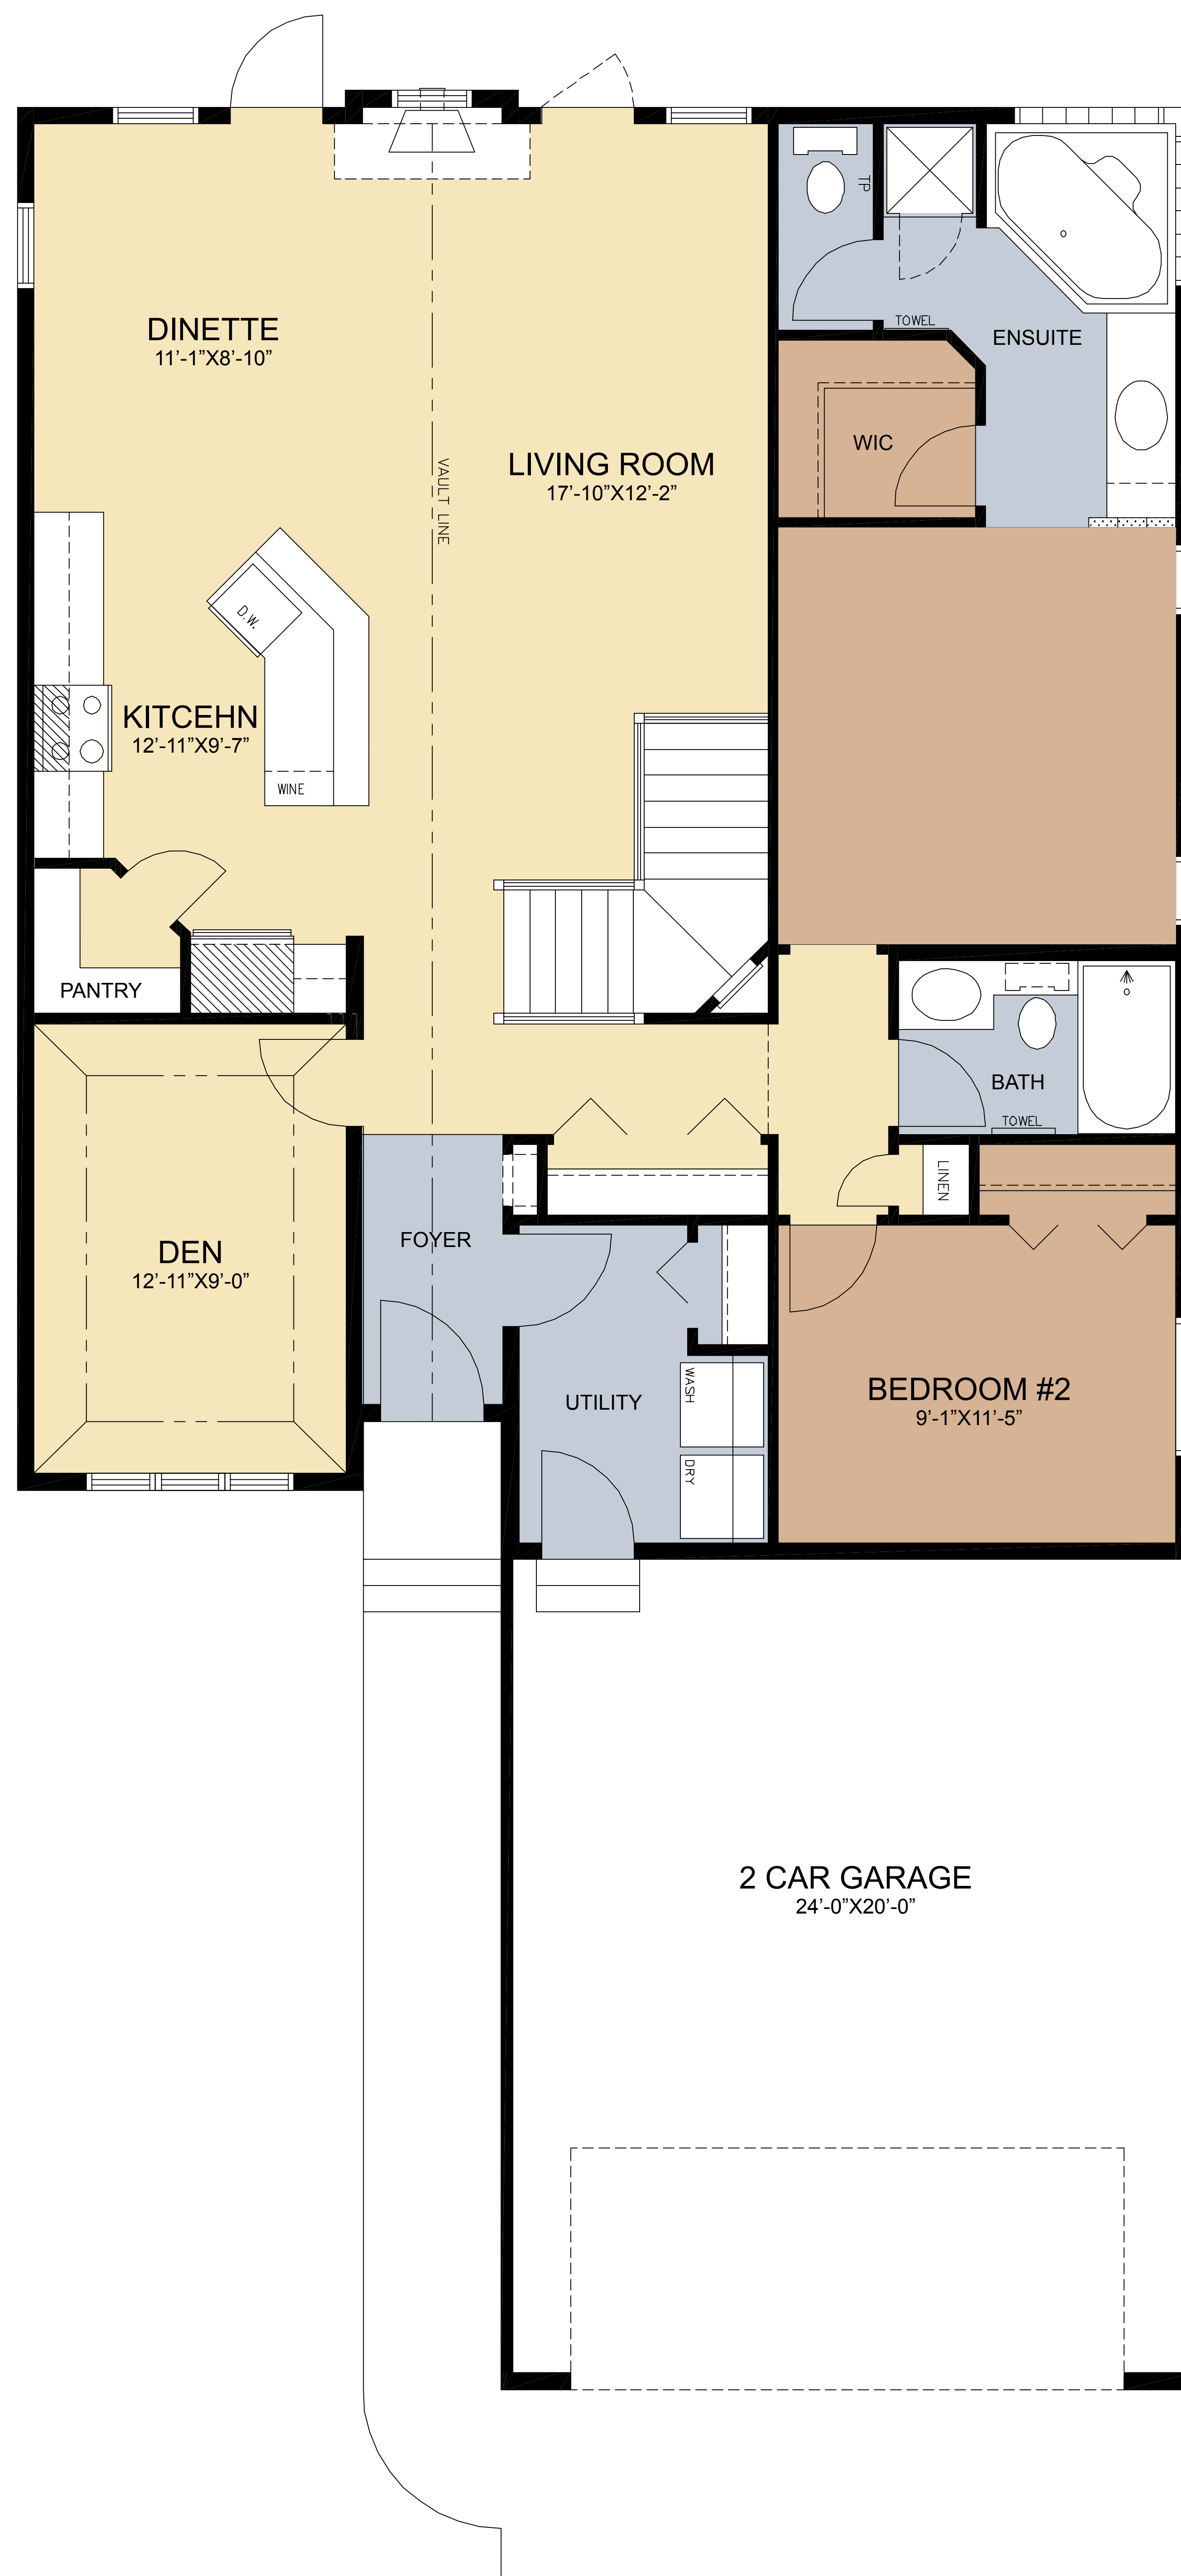

2011 HOME MODELS

the OAKSHIRE 1412 Sq. Ft.

- CERAMIC
- HARDWOOD
- CARPET