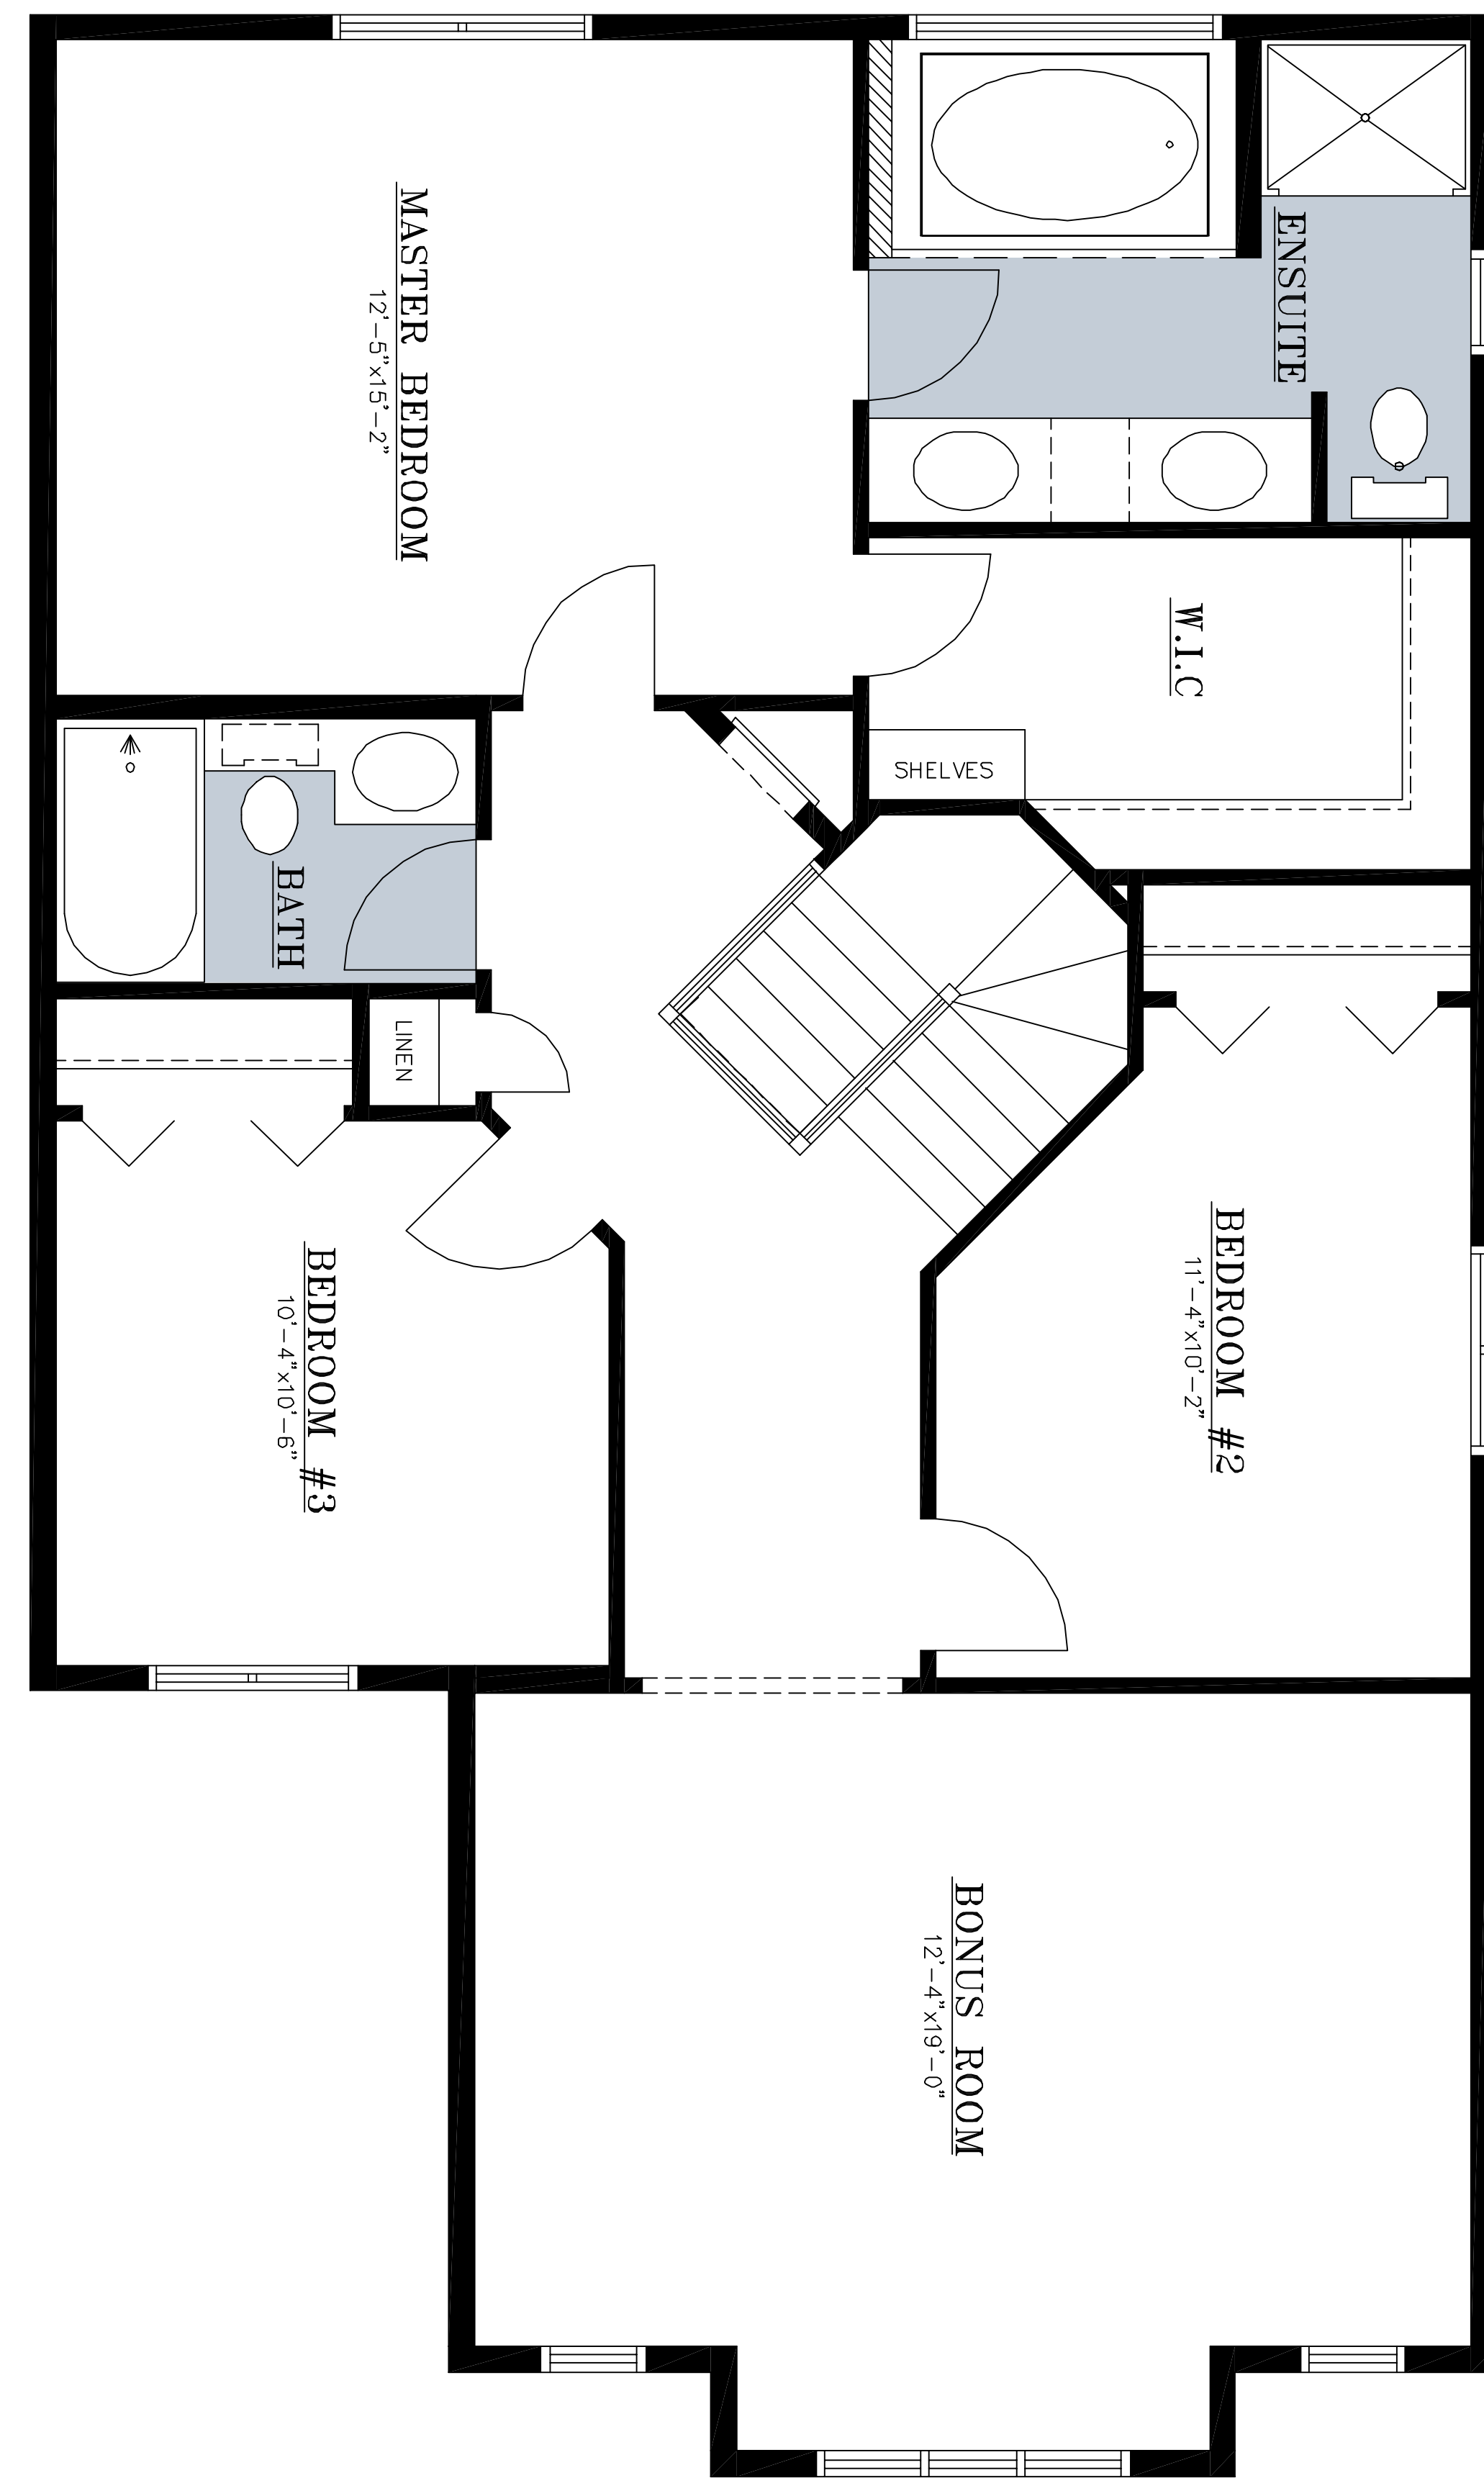

2011 HOME MODELS

the TRITON 2069 Sq. Ft.

MAIN FLOOR

UPPER FLOOR

- CERAMIC
- HARDWOOD
- CARPET