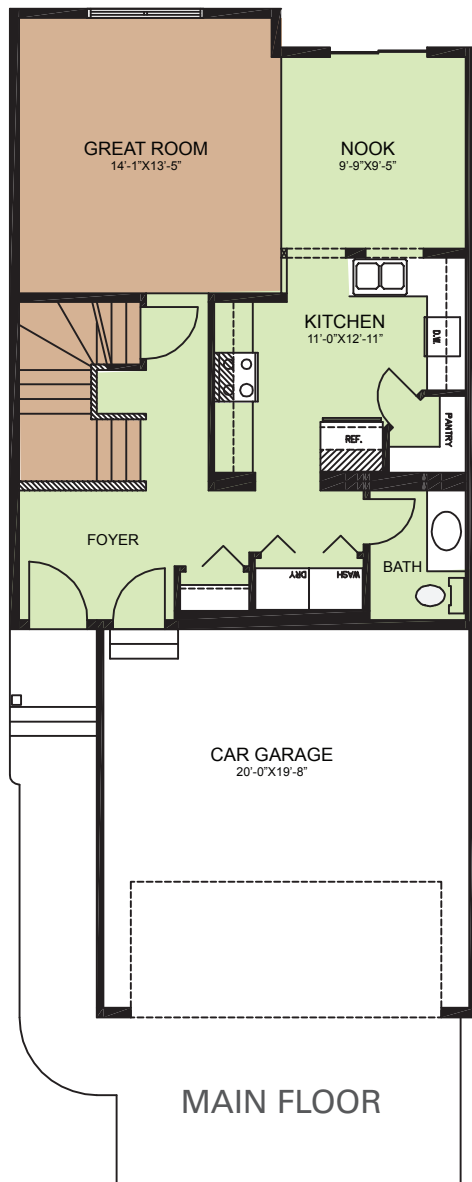

# HOME MODELS

the TAMARA 1564 Sq. Ft.

- LINO
- CARPET