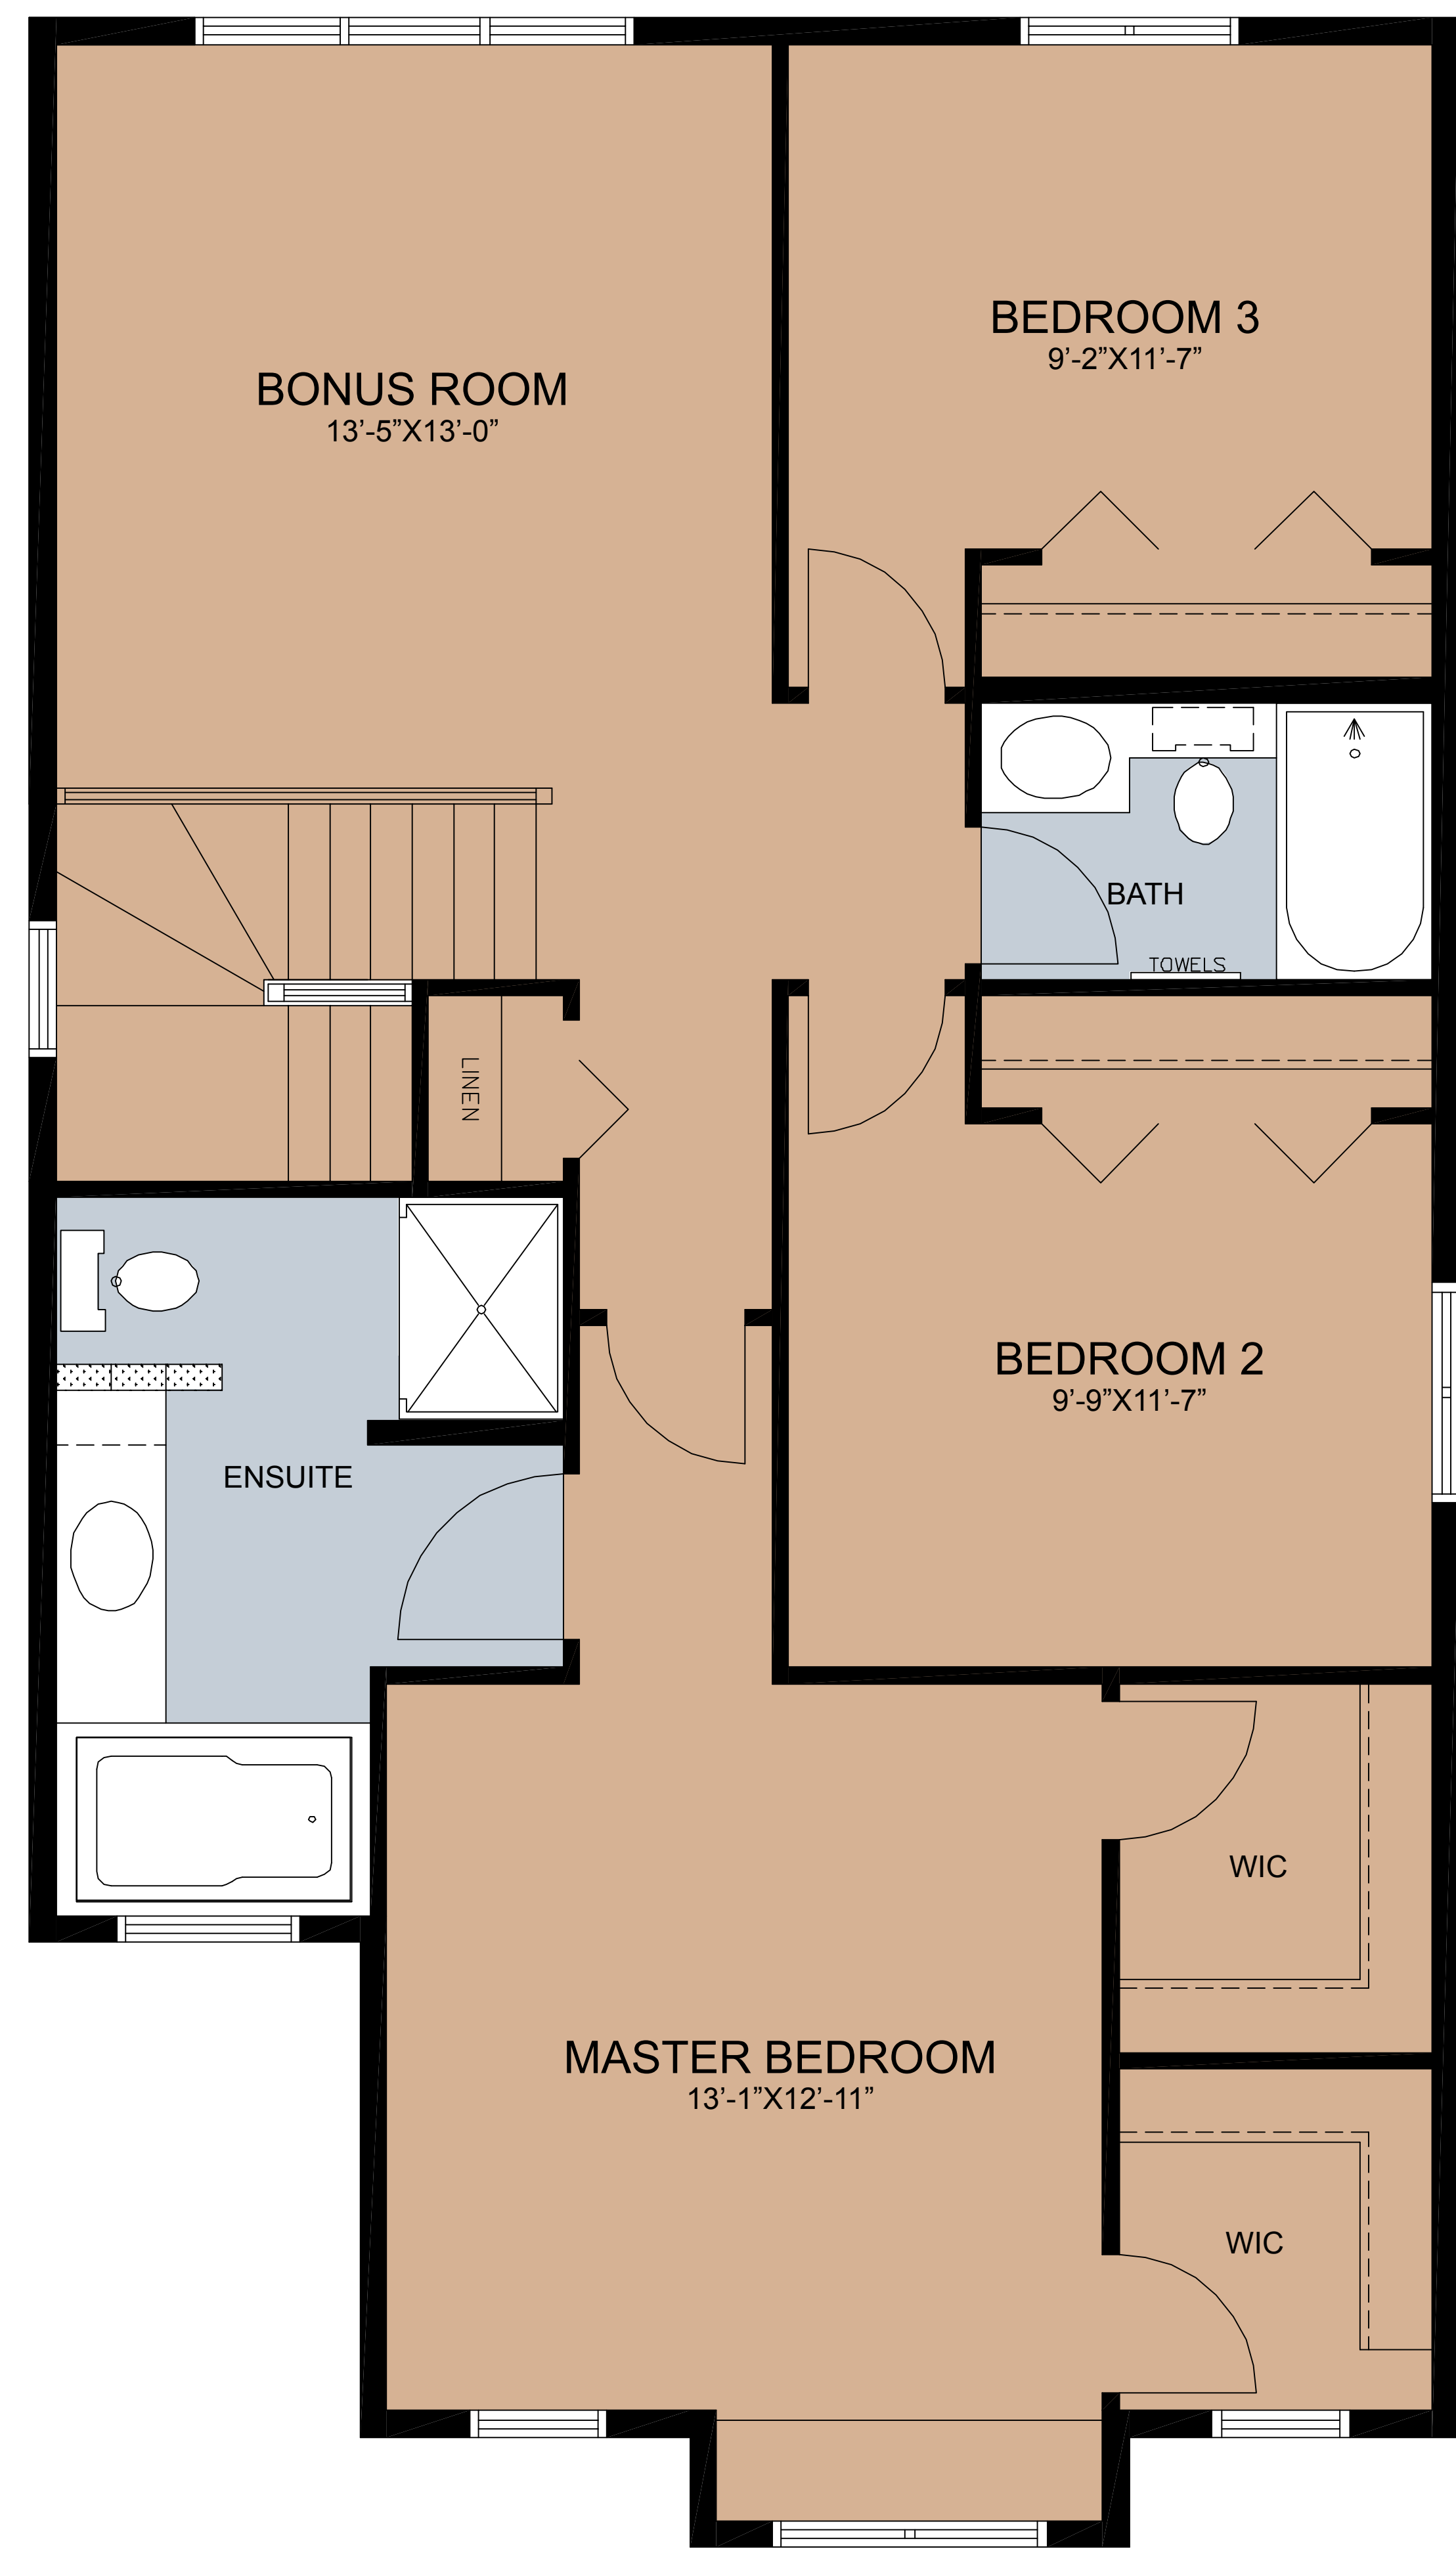

# 2011 HOME MODELS

## the TARNSTROM 1910 Sq. Ft.

- CERAMIC
- HARDWOOD
- CARPET