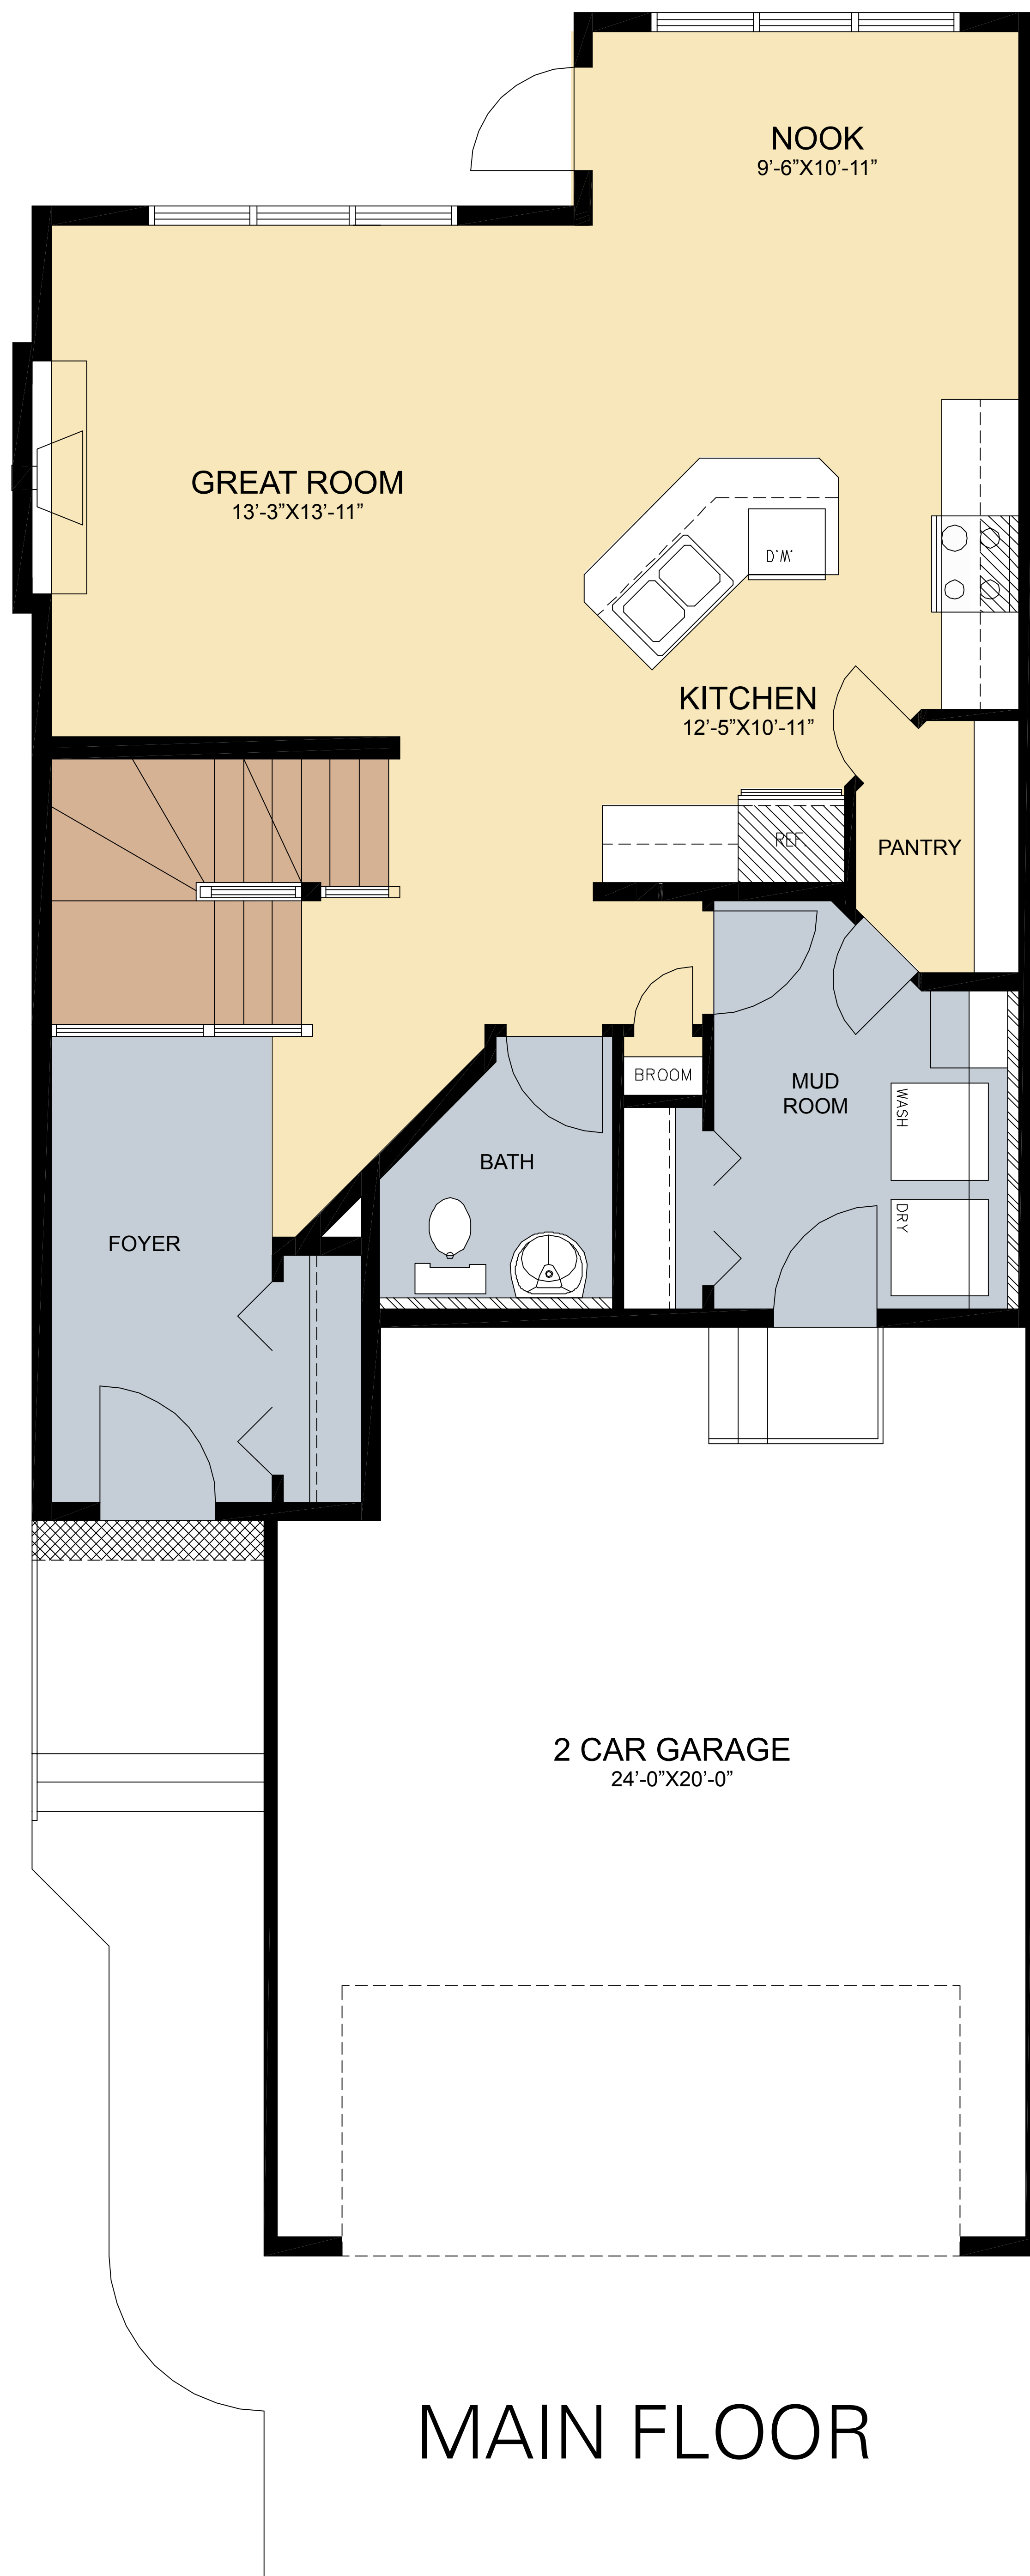

## the TARNSTROM 1910 Sq. Ft.

- CERAMIC
- HARDWOOD
- CARPET