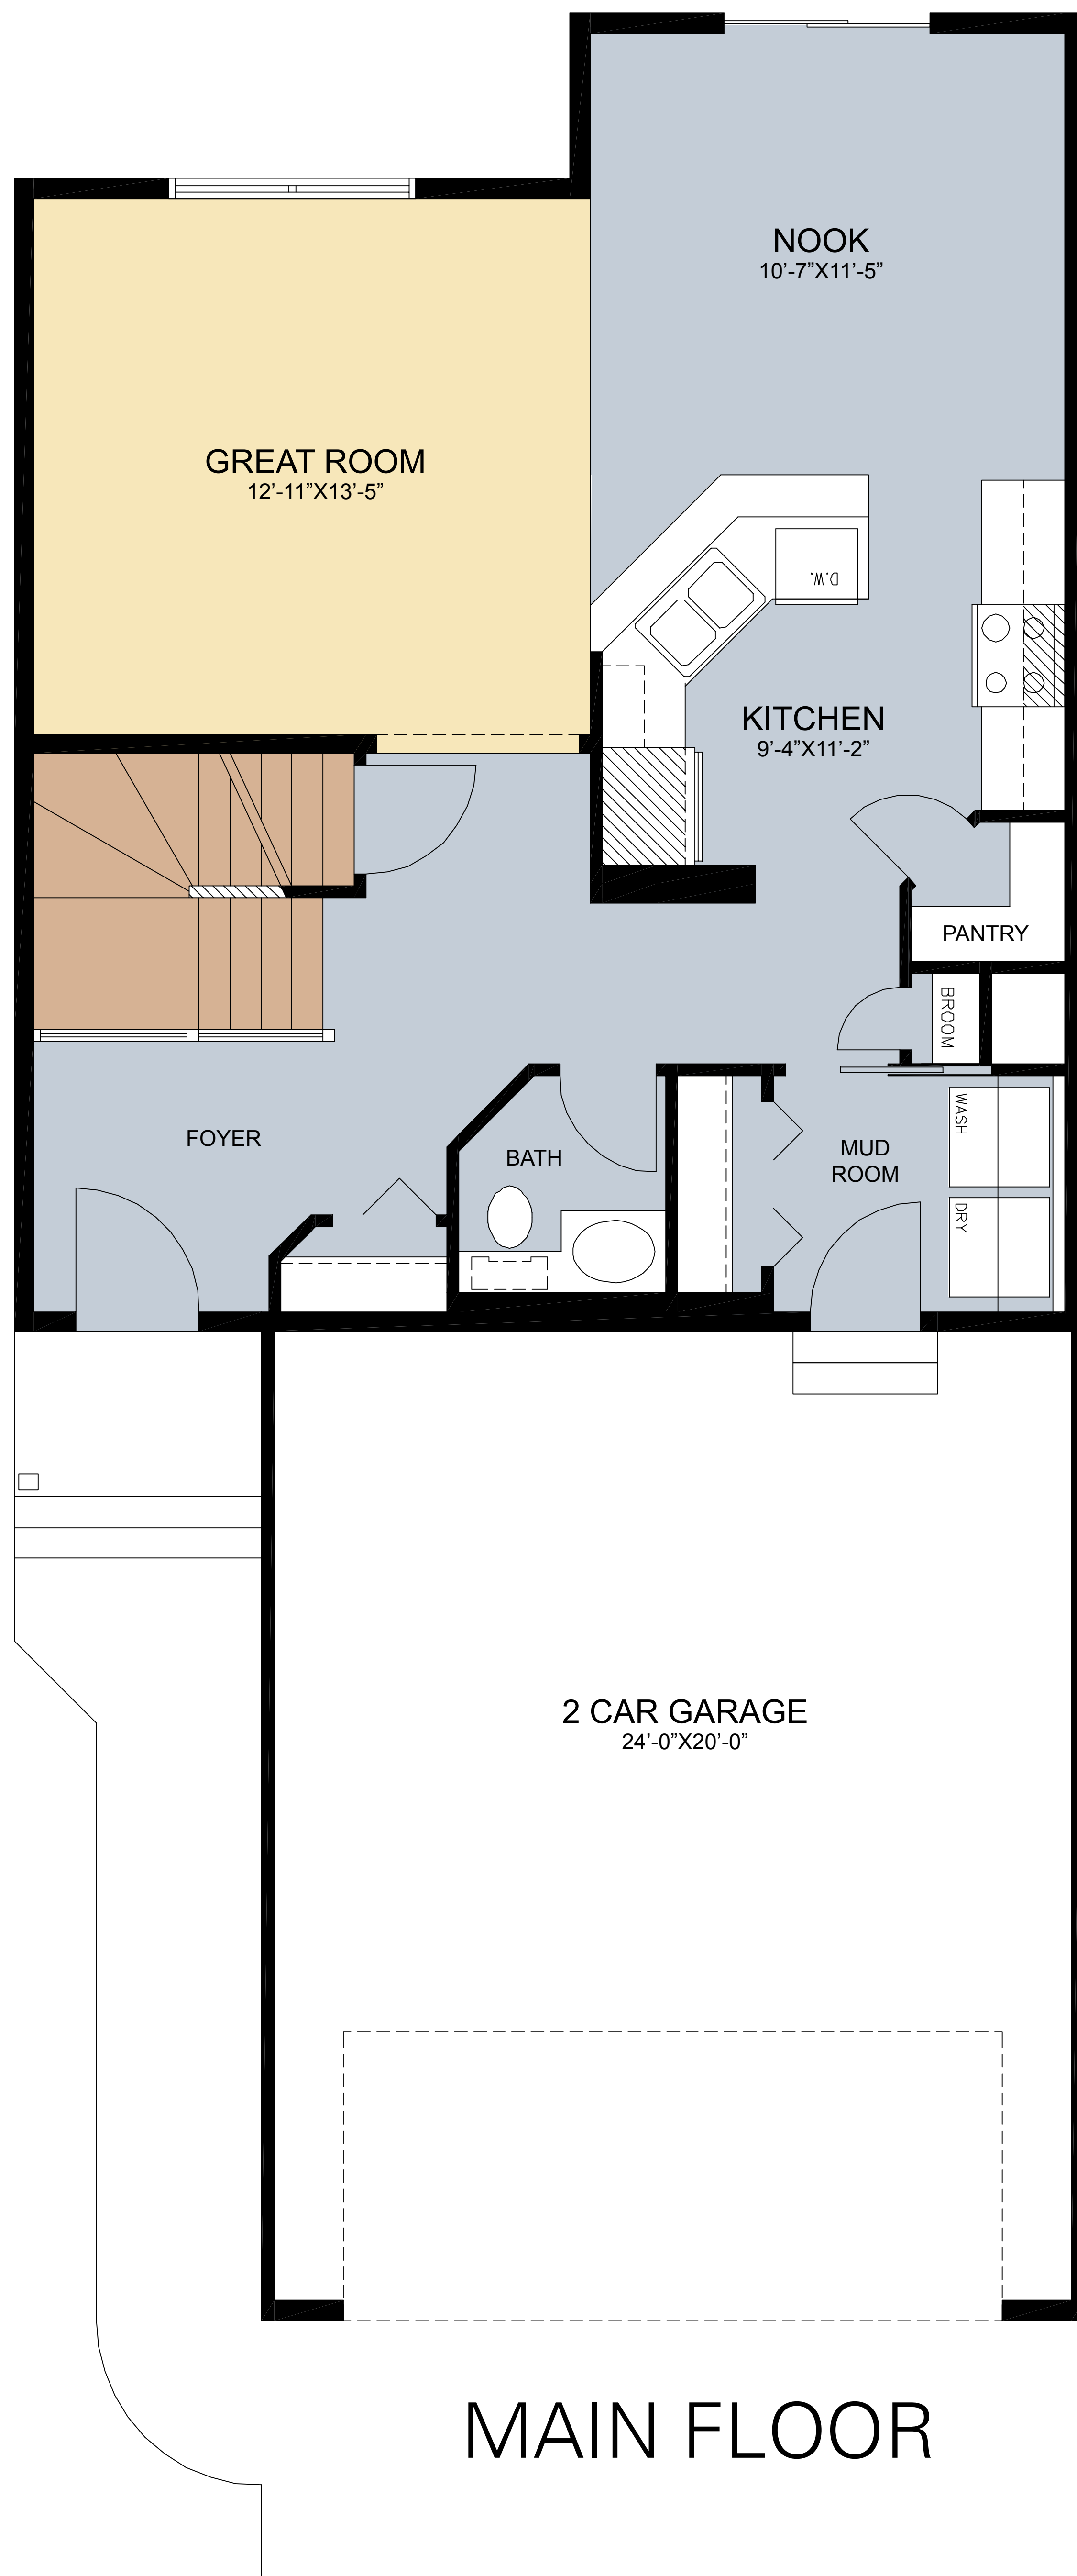

2011 HOME MODELS

the TAYLOR II 1528 Sq. Ft.

- CERAMIC
- HARDWOOD
- CARPET