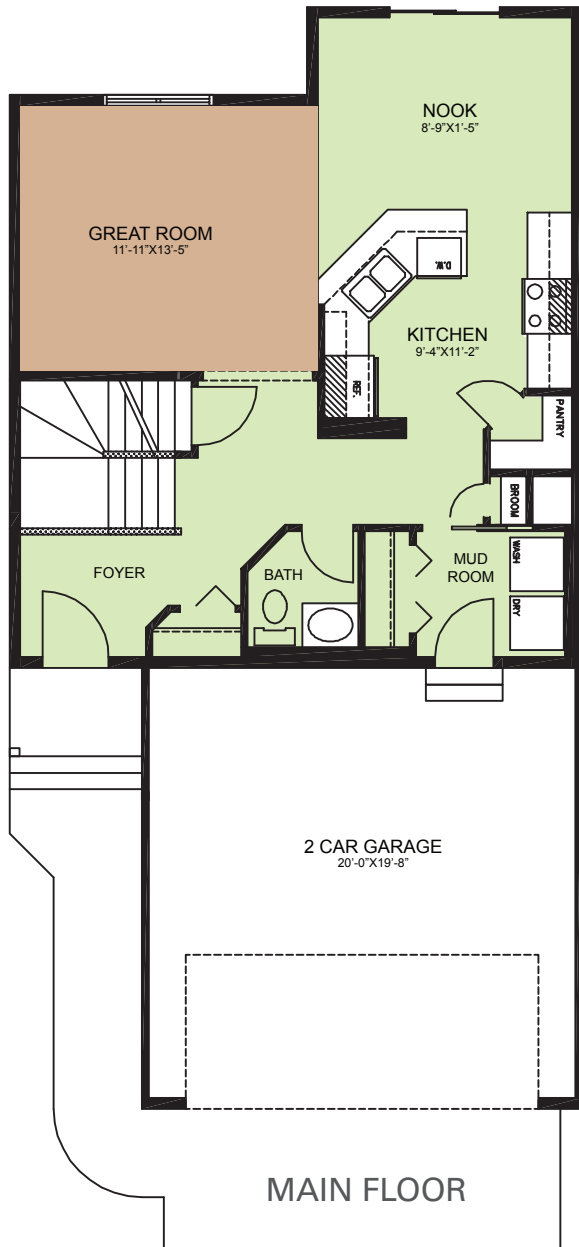

# HOME MODELS

the TAYLOR 1418 Sq. Ft.

- LINO
- CARPET