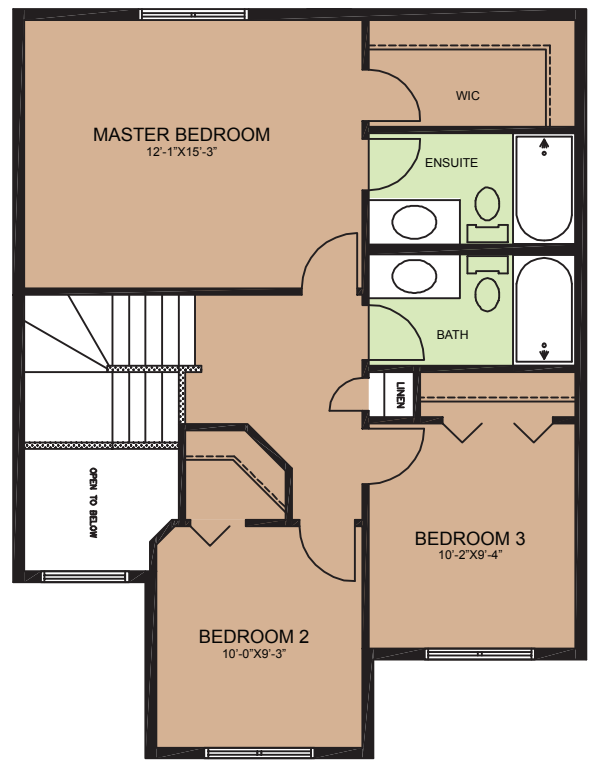

# HOME MODELS

the TAYLOR 1418 Sq. Ft.

- LINO
- CARPET