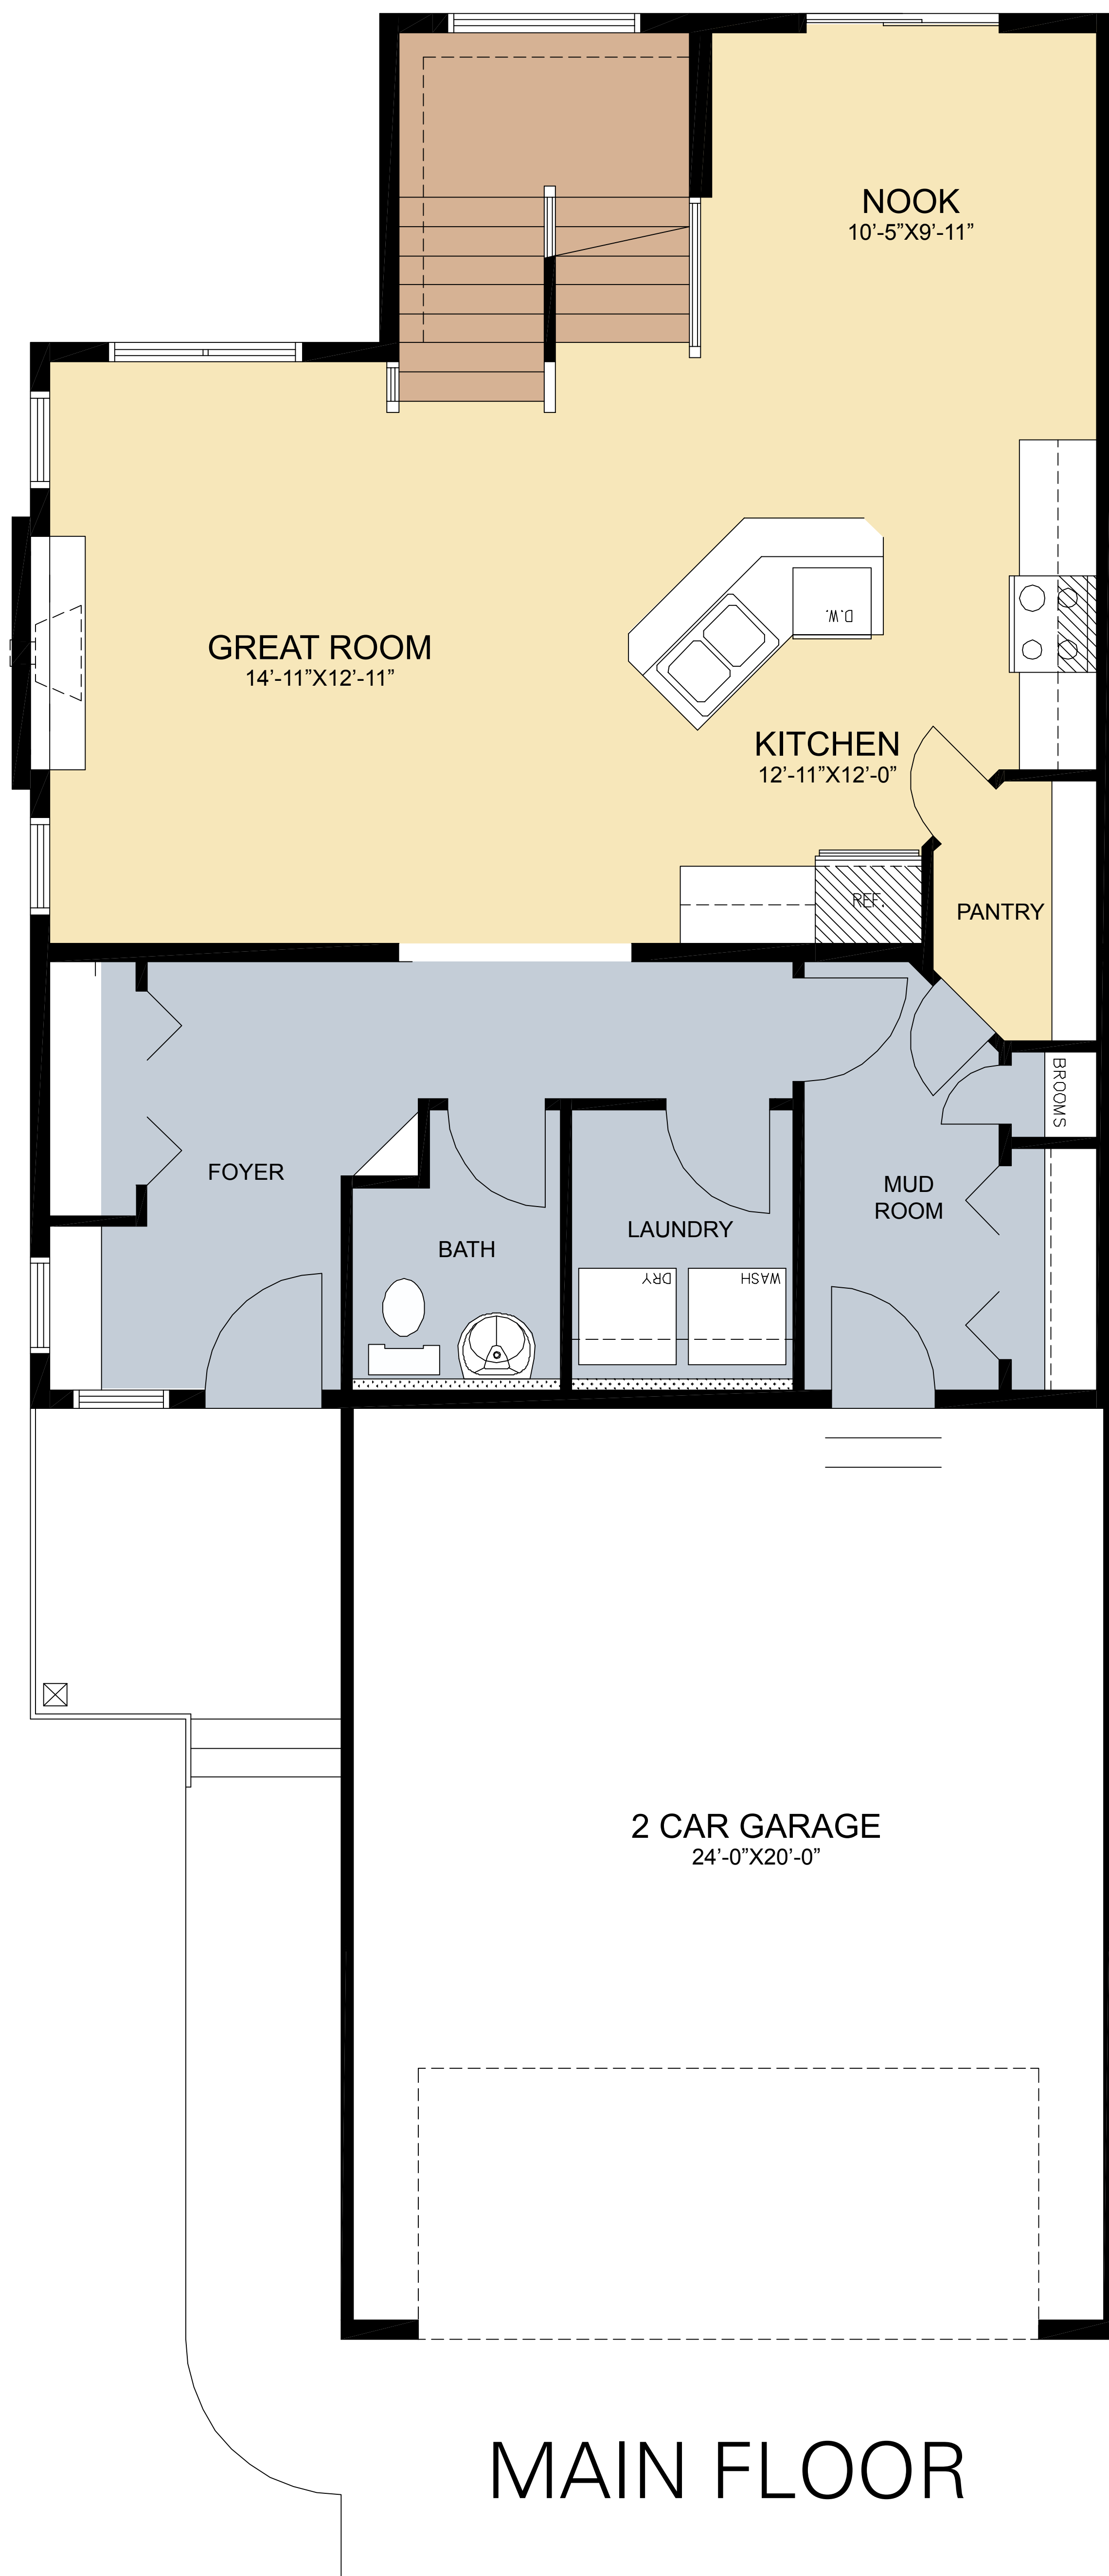

2011 HOME MODELS

the TEQUIVST 2091 Sq. Ft.

- CERAMIC
- HARDWOOD
- CARPET