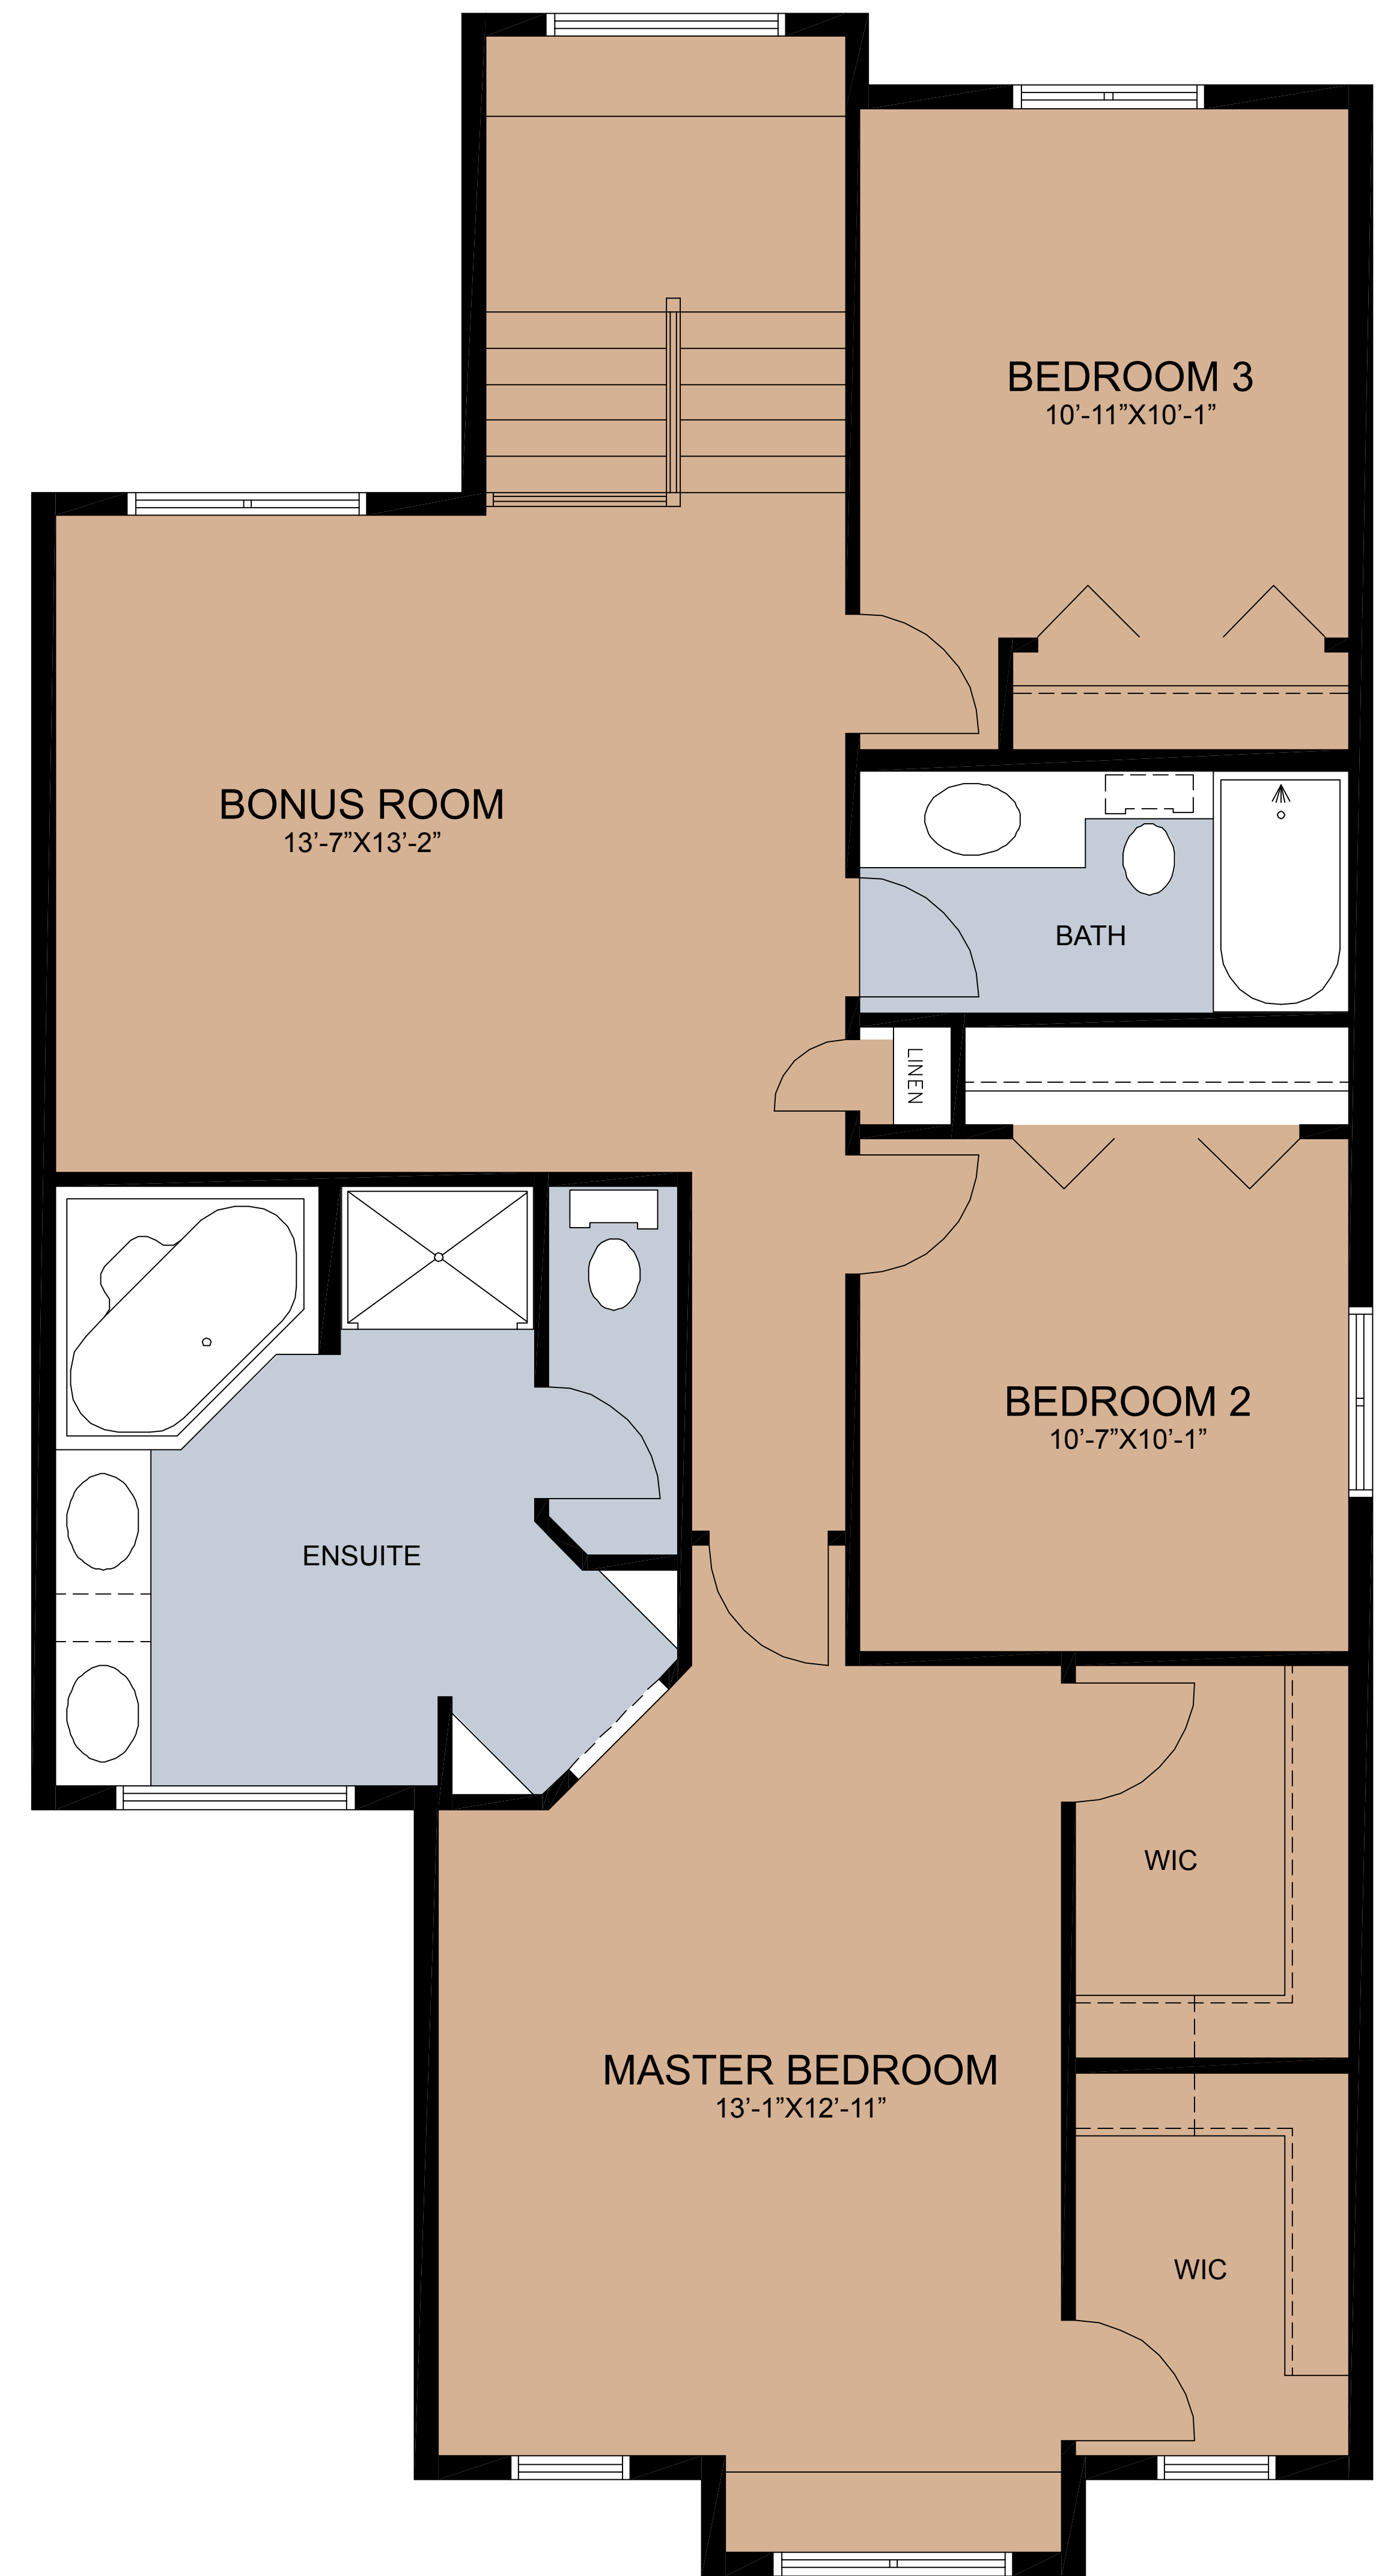

2011 HOME MODELS

the TEQUIVST 2091 Sq. Ft.

- CERAMIC
- HARDWOOD
- CARPET