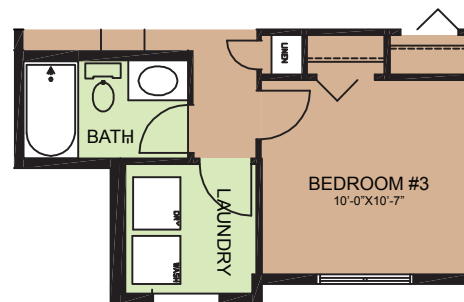

HOME MODELS

the TRISTA 1476 Sq. Ft.

- LINO
- CARPET