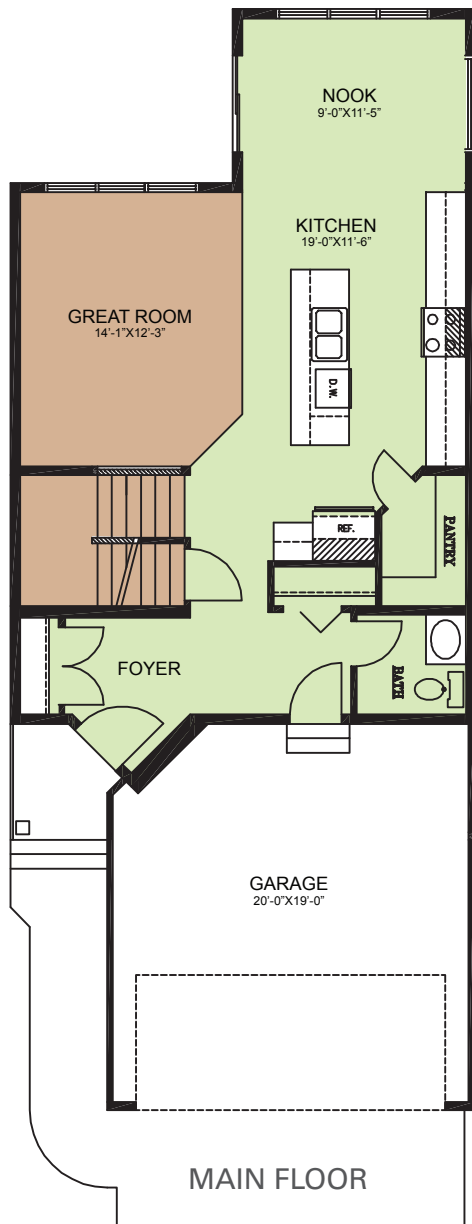

HOME MODELS

the TRISTA 1476 Sq. Ft.

- LINO
- CARPET