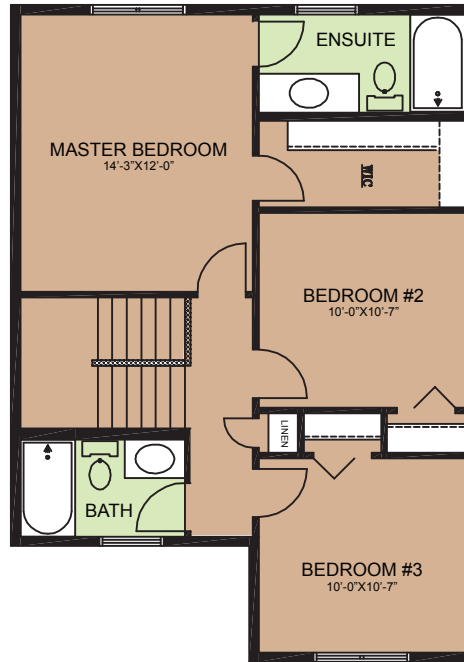

HOME MODELS

the TRISTA 1476 Sq. Ft.

- LINO
- CARPET