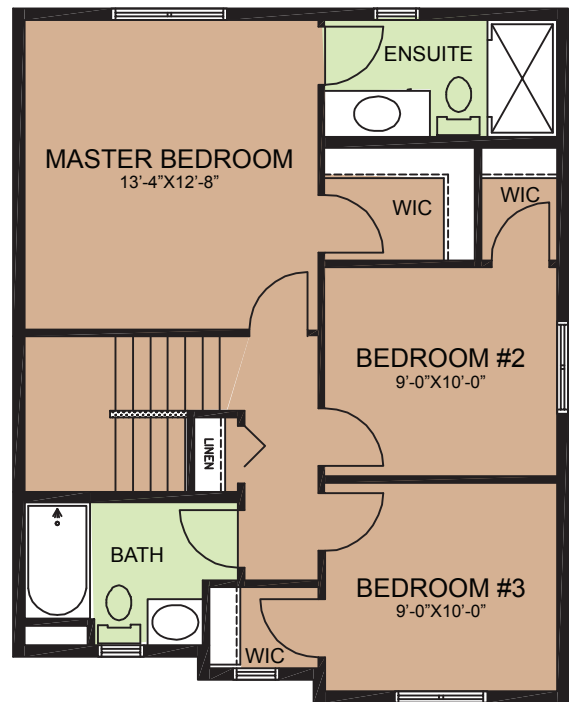

HOME MODELS

the TWYLA 1308 Sq. Ft.

UPPER FLOOR

-  LINO
-  CARPET