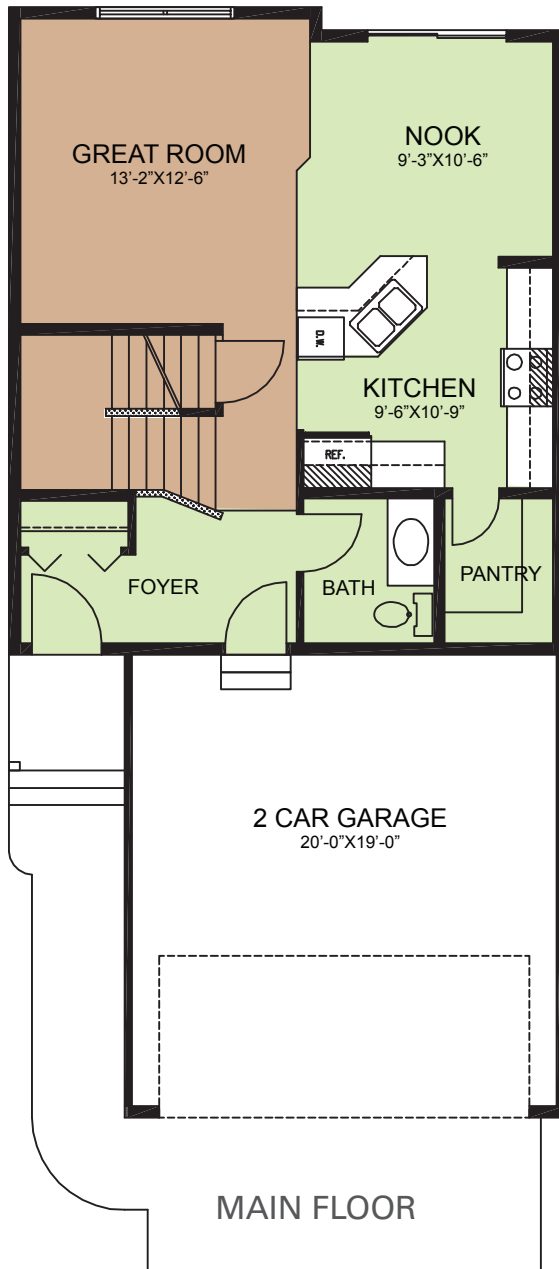

HOME MODELS

the TWYLA 1308 Sq. Ft.

UPPER FLOOR

-  LINO
-  CARPET