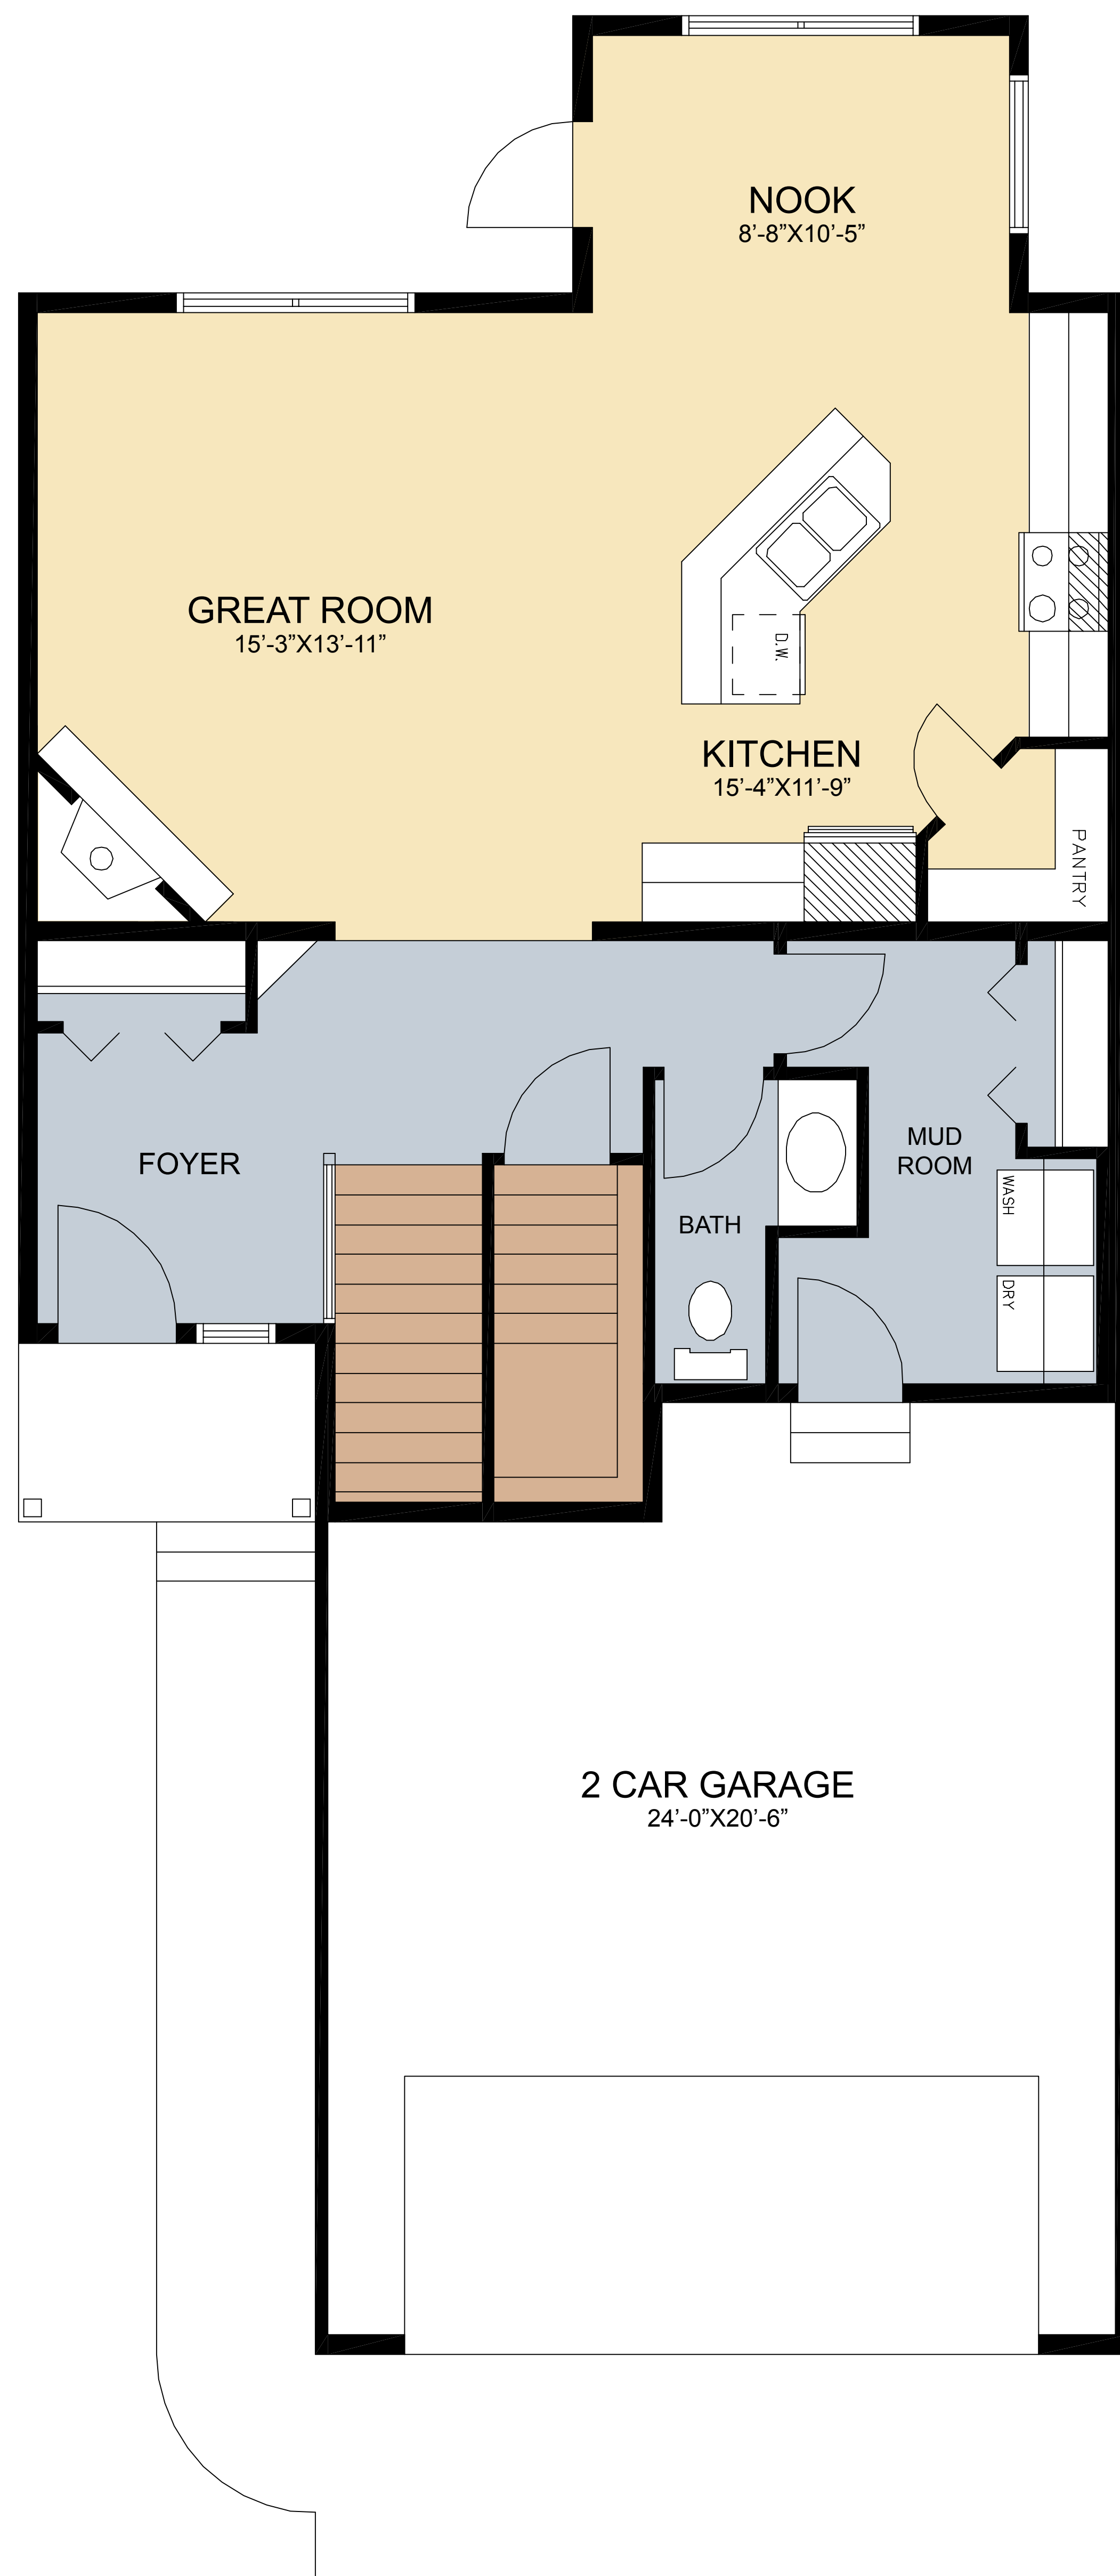

2011 HOME MODELS

the TYLER II 1922 Sq. Ft.

MAIN FLOOR

UPPER FLOOR

- CERAMIC
- HARDWOOD
- CARPET