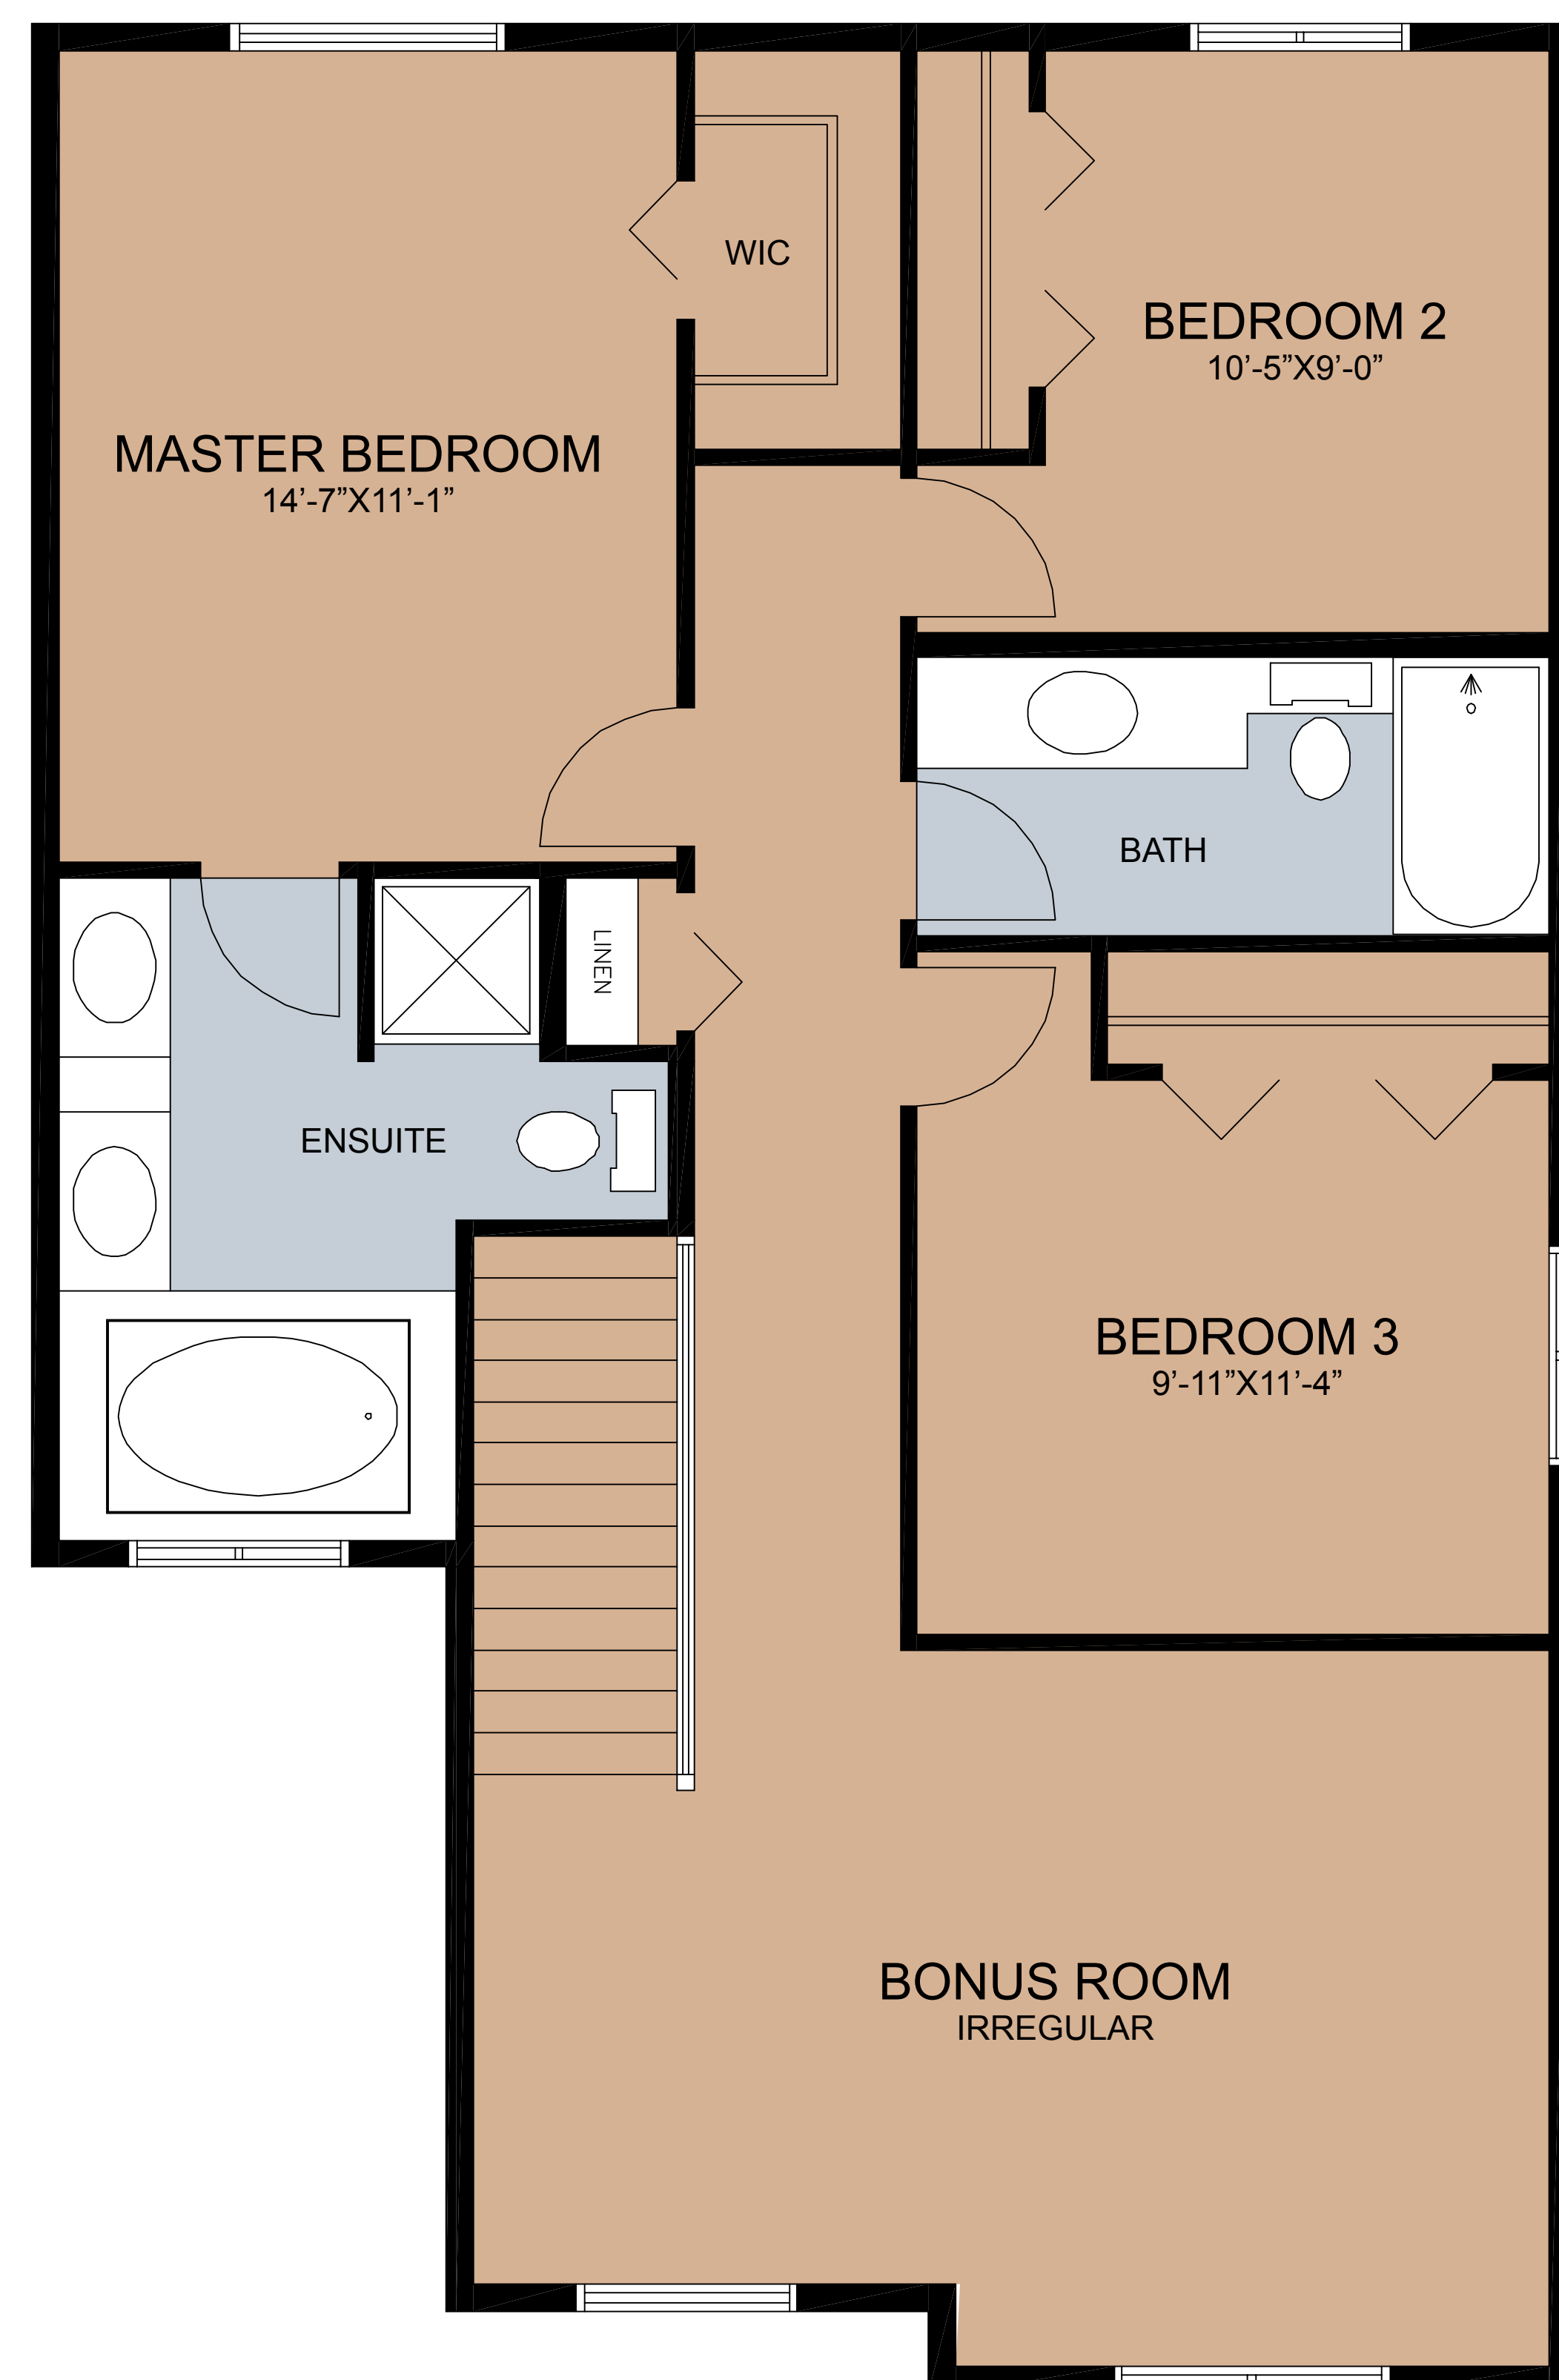

2011 HOME MODELS

the TYLER II 1922 Sq. Ft.

MAIN FLOOR

UPPER FLOOR

- CERAMIC
- HARDWOOD
- CARPET