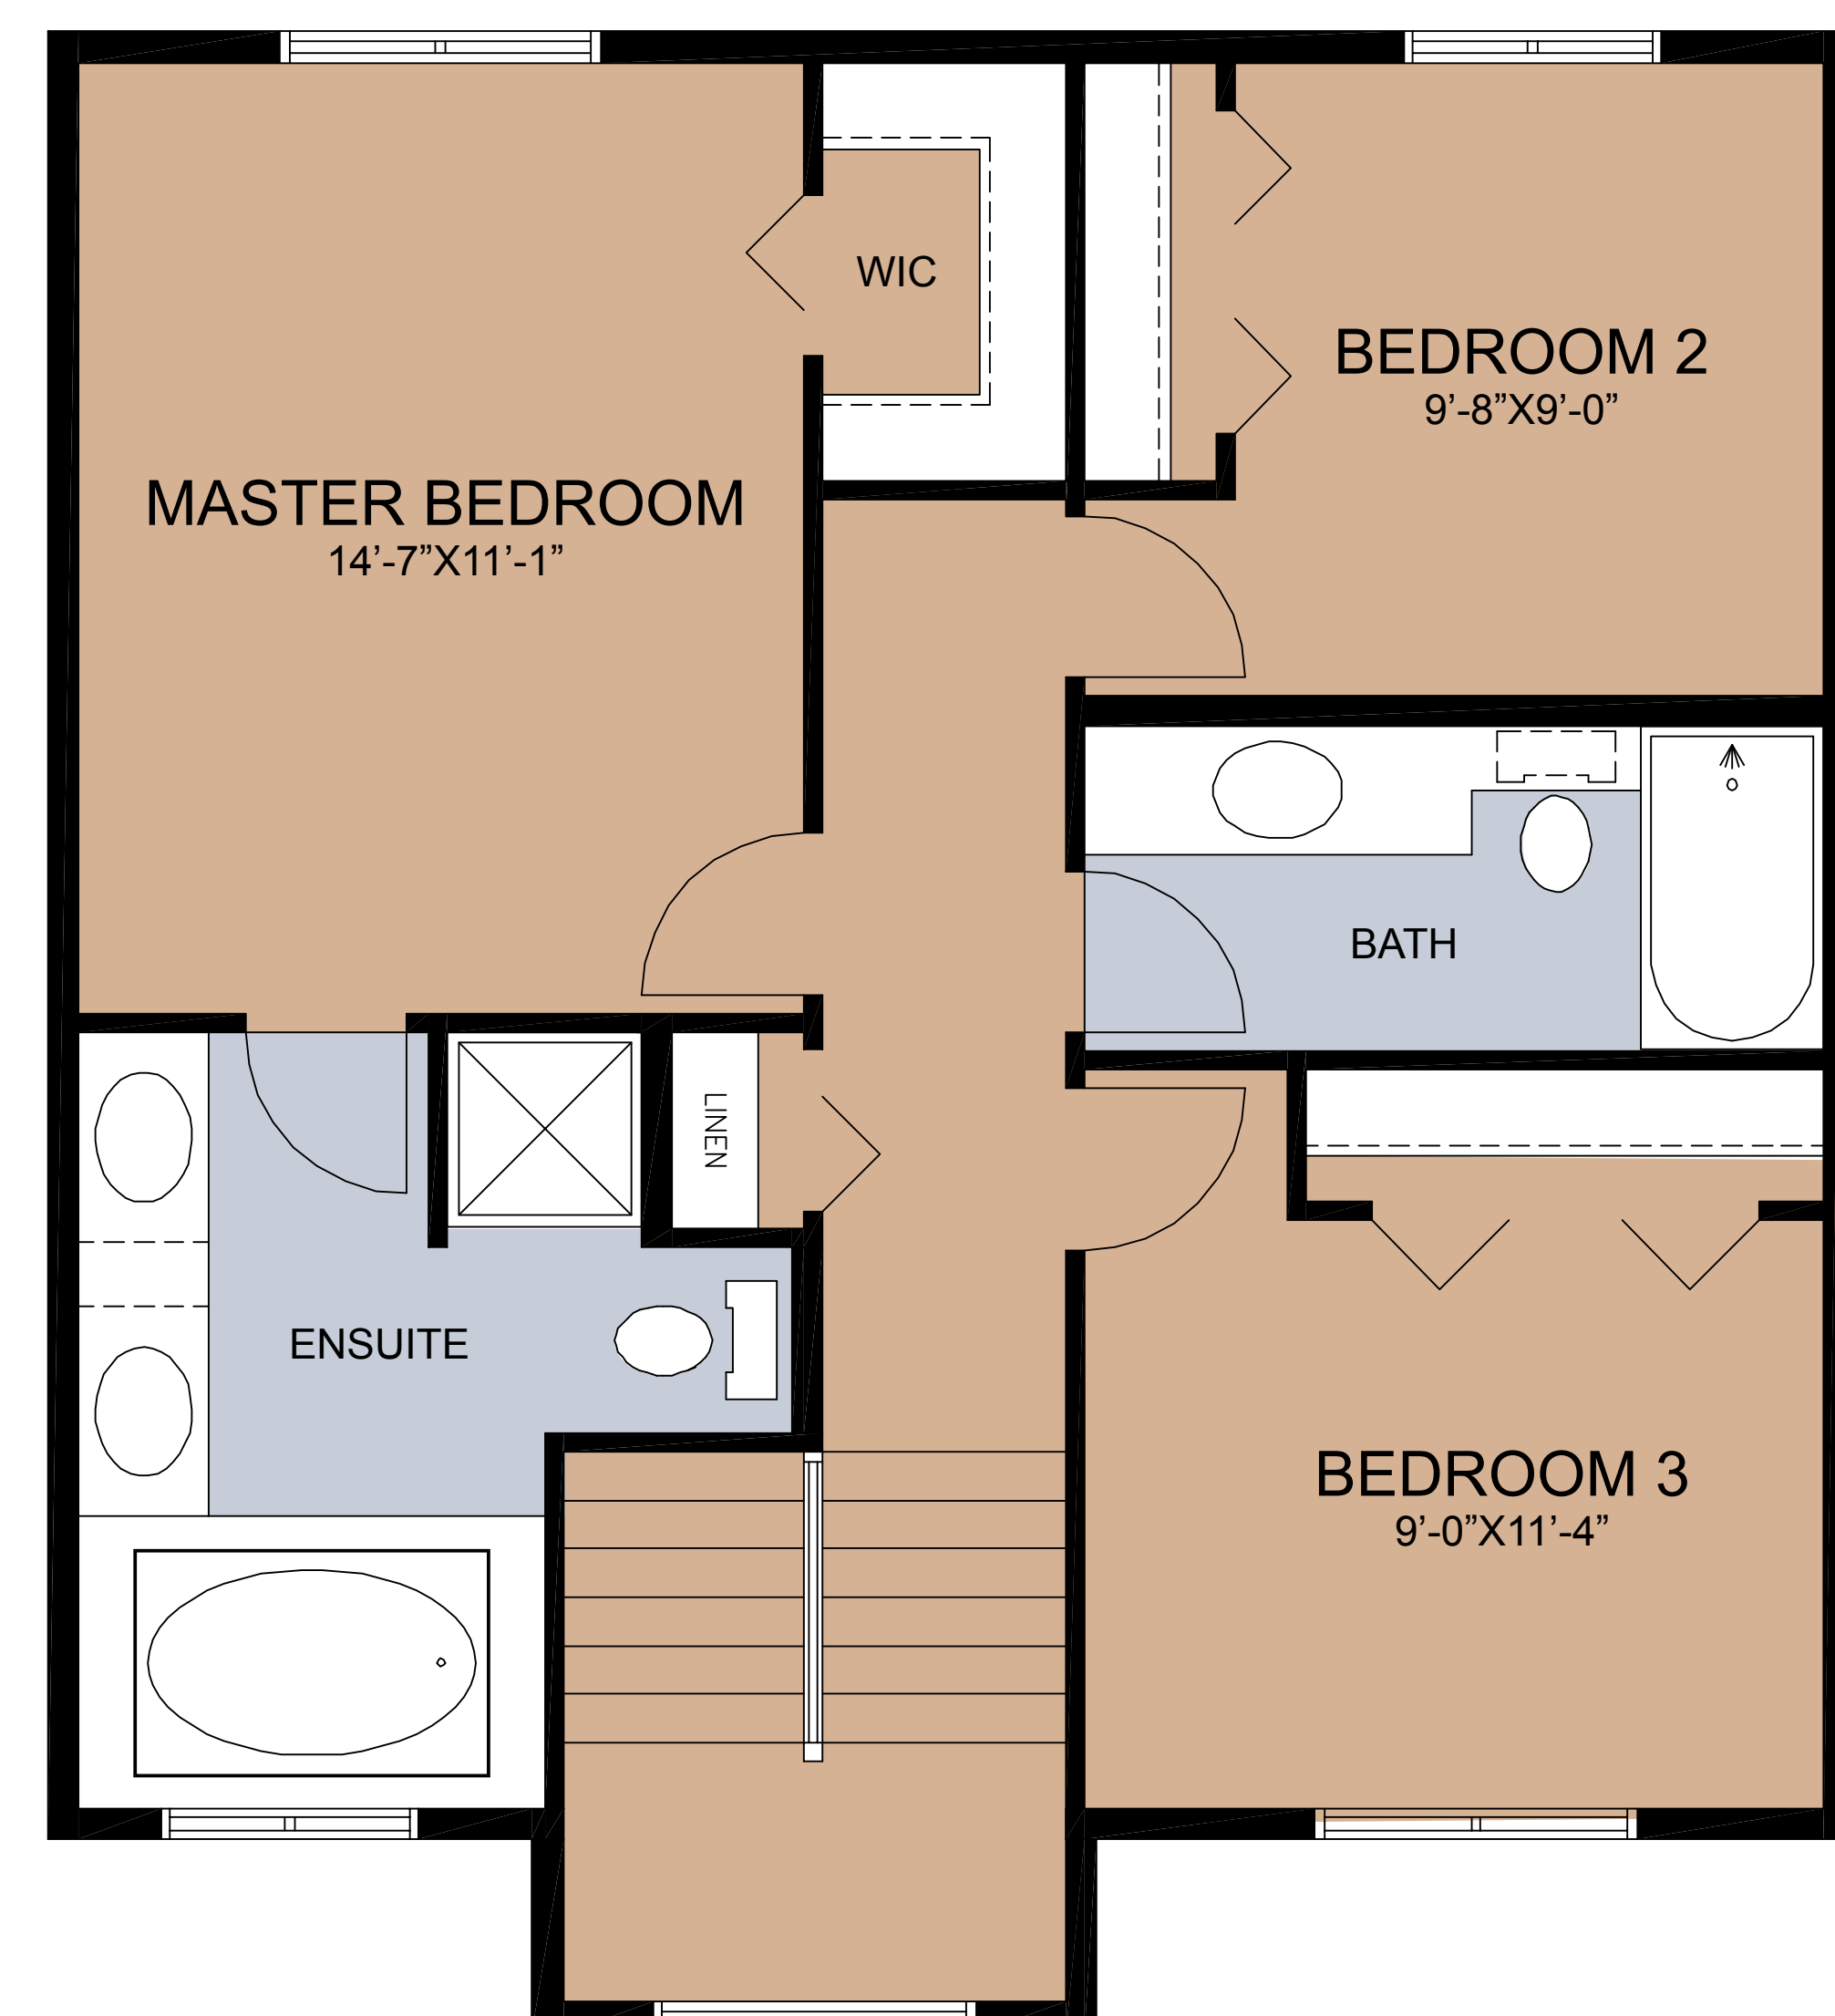

2011 HOME MODELS

the TYLER 1617 Sq. Ft.

MAIN FLOOR

UPPER FLOOR

- CERAMIC
- HARDWOOD
- CARPET