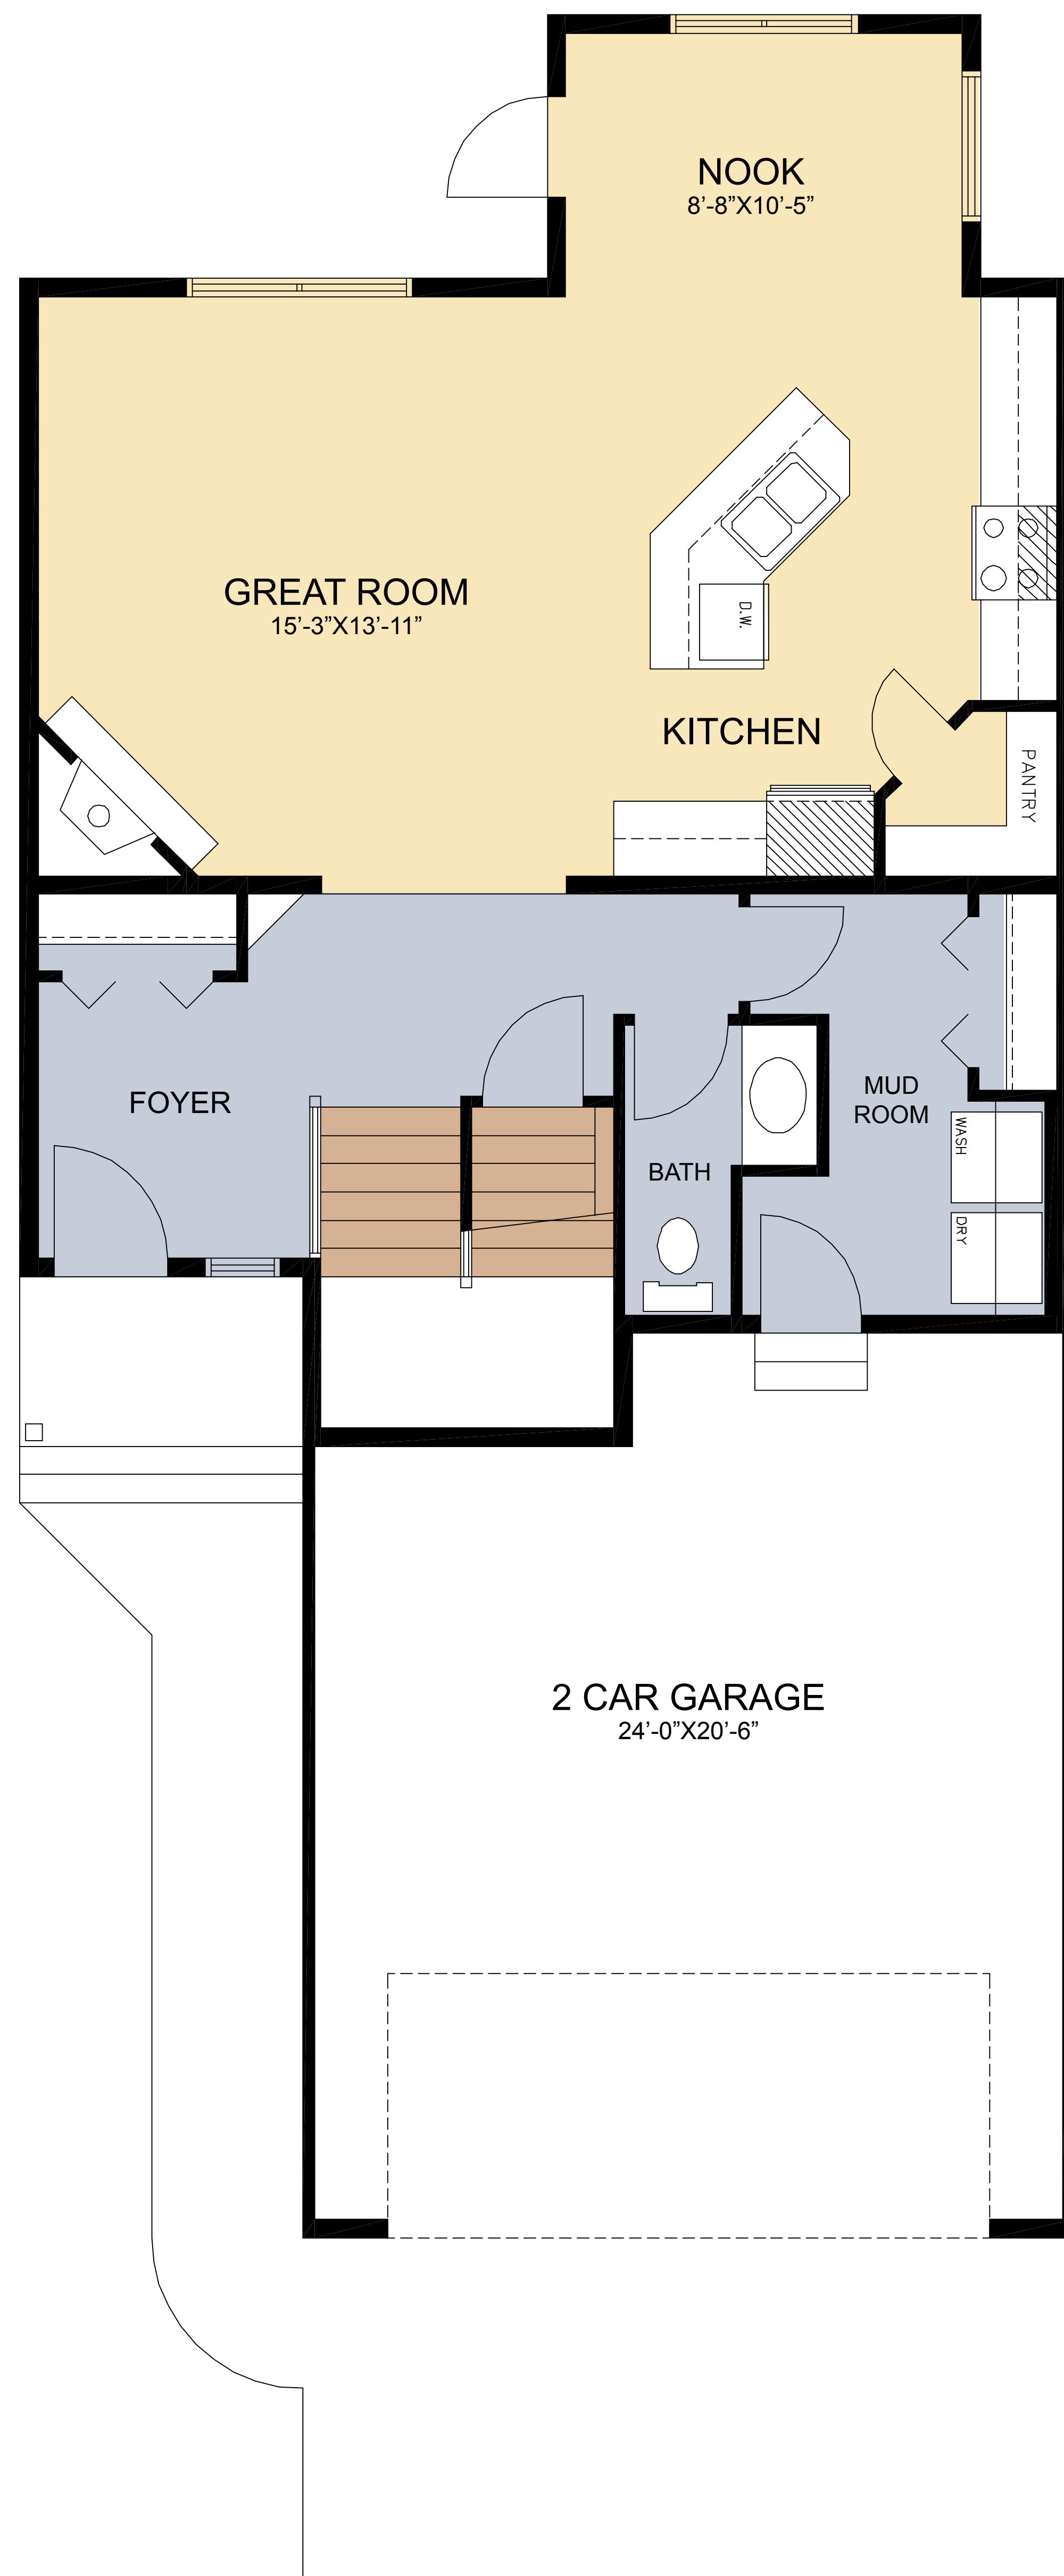

2011 HOME MODELS

the TYLER 1617 Sq. Ft.

MAIN FLOOR

UPPER FLOOR

- CERAMIC
- HARDWOOD
- CARPET