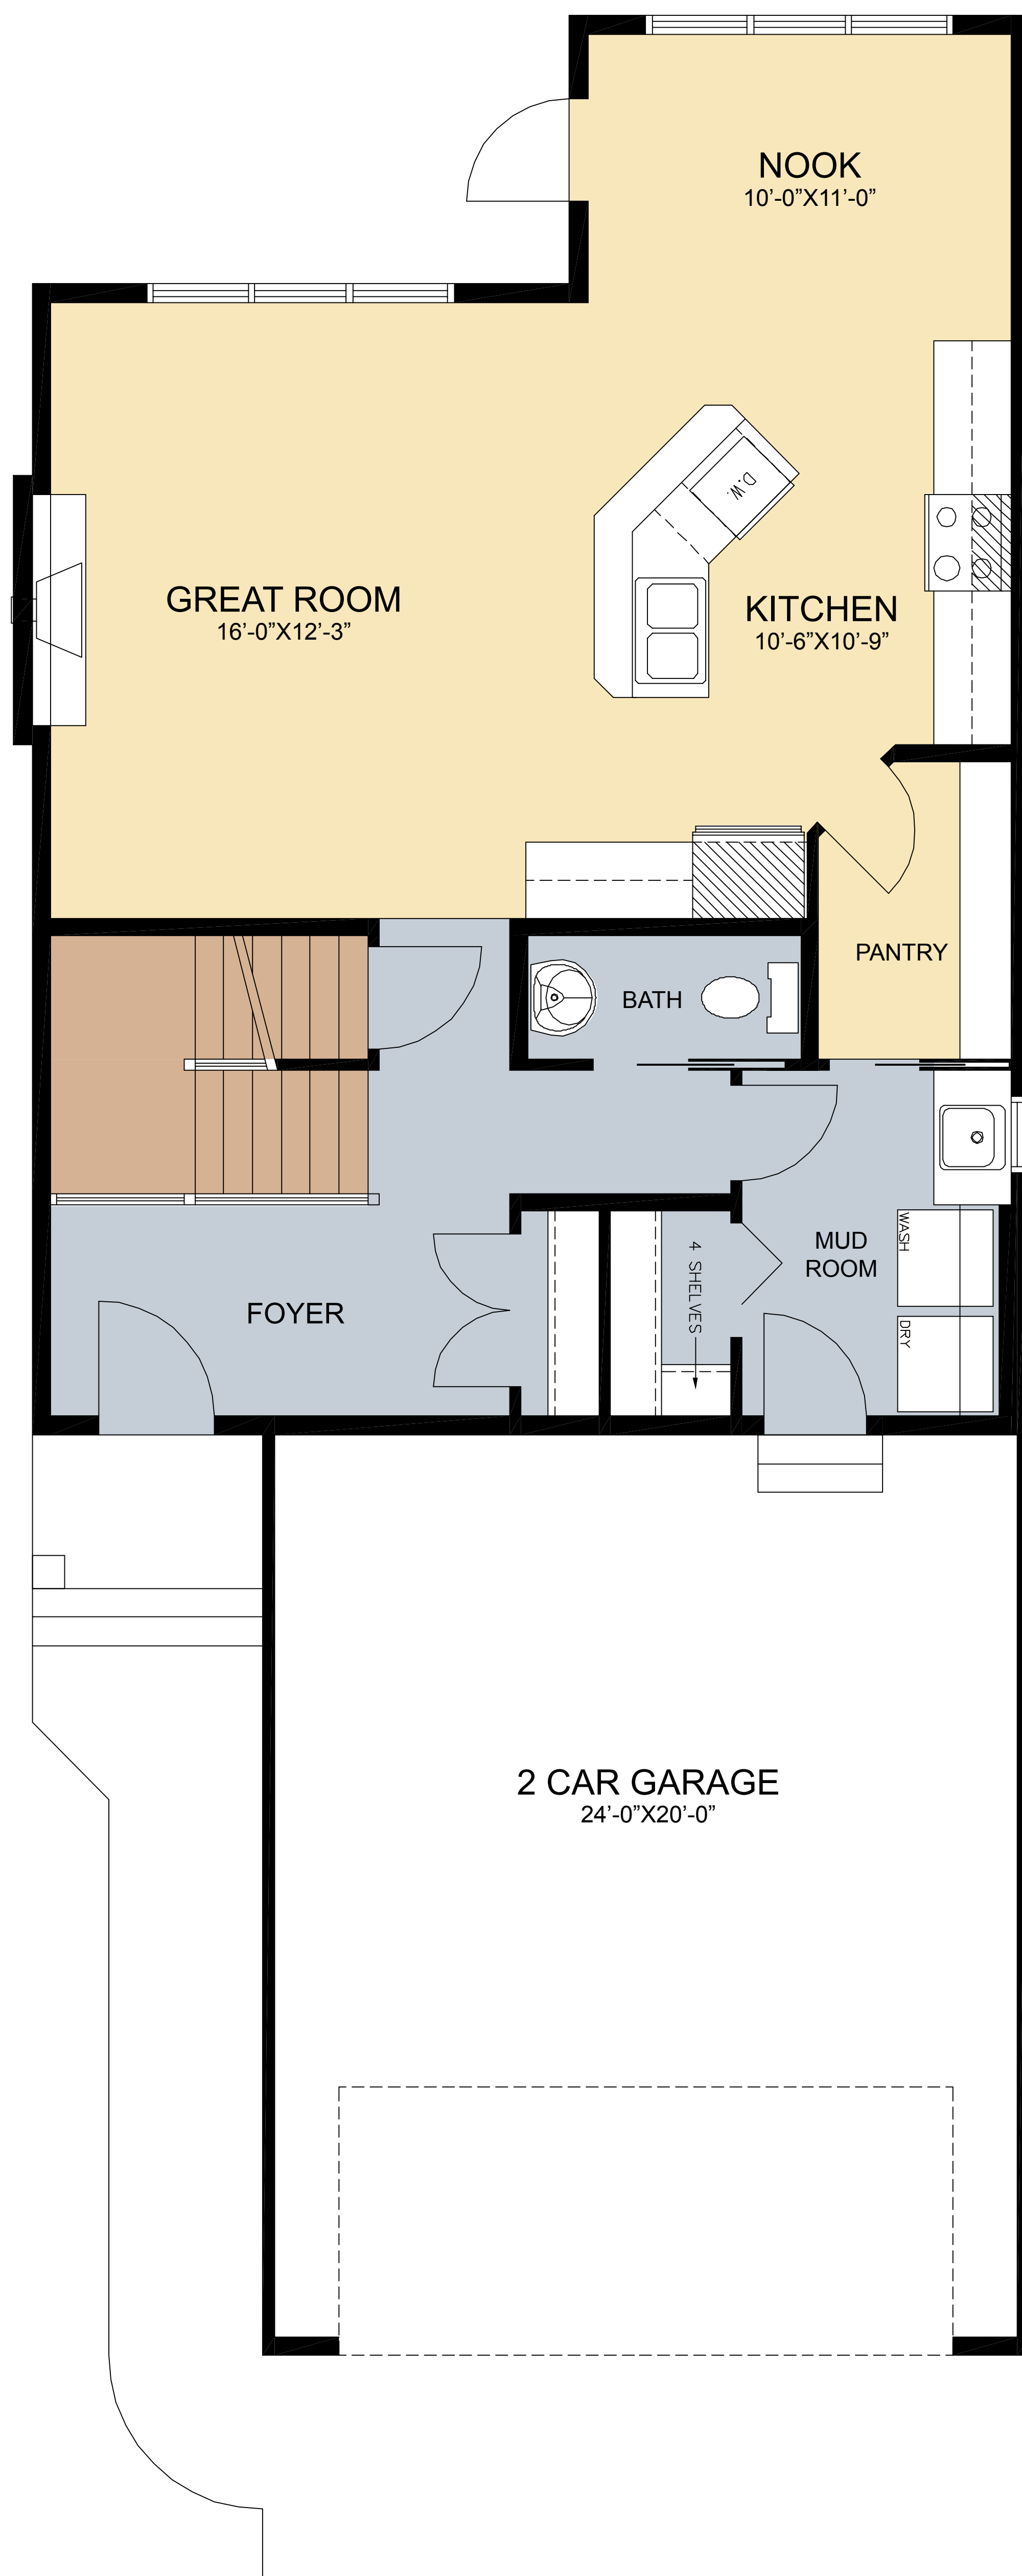

2011 HOME MODELS

the TYNDALL 1957 Sq. Ft.

MAIN FLOOR

UPPER FLOOR

- CERAMIC
- HARDWOOD
- CARPET