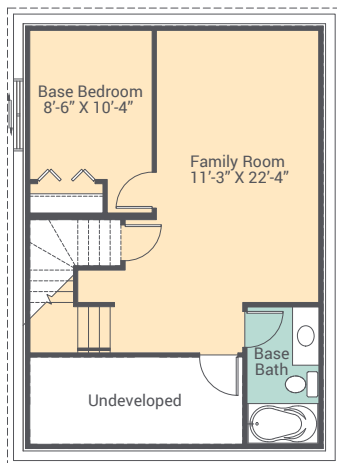

Sequel | Standard Floor Plan

1594 Sq.Ft. | 3 Bedrooms | 2.5 Bathrooms

Duplex Home | Semi-detached Home

Elevation Model B | Floor Plan Model B

Due to changes and improvements resulting from continuous research and development, we reserve the right to alter design and specifications without notice or obligation.

Elevation may change per plan, for reference only.

Sequel

Sequel

Main Floor **682 Sq.Ft.**

Upper Floor **912 Sq.Ft.**

Carpet Laminate Linoleum

Sequel | Optional Basement

1594 Sq.Ft. | 3 Bedrooms | 2.5 Bathrooms

Duplex Home | Semi-detached Home

Elevation Model B | Floor Plan Model B

Sequel

Sequel

Due to changes and improvements resulting from continuous research and development, we reserve the right to alter design and specifications without notice or obligation.

Elevation may change per plan, for reference only.

Lower Floor **439 Sq.Ft.**

 Carpet  Laminate  Linoleum