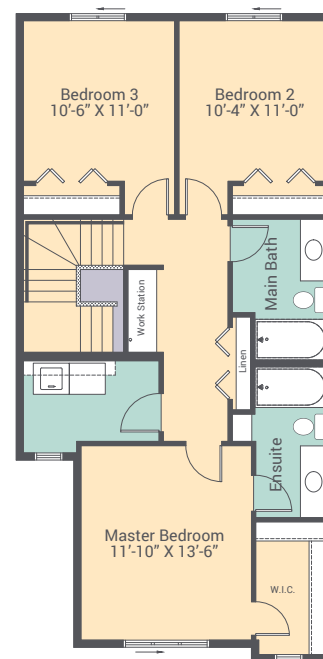

Sequel | Standard Floor Plan

1594 Sq.Ft. | 3 Bedrooms | 2.5 Bathrooms

Duplex Home | Semi-detached Home

Elevation Model B | Floor Plan Model B

Due to changes and improvements resulting from continuous research and development, we reserve the right to alter design and specifications without notice or obligation.

Elevation may change per plan, for reference only.

Sequel

Sequel

Main Floor **682 Sq.Ft.**

Upper Floor **912 Sq.Ft.**

Carpet Laminate Linoleum

Sequel | Optional Basement

1594 Sq.Ft. | 3 Bedrooms | 2.5 Bathrooms

Duplex Home | Semi-detached Home

Elevation Model B | Floor Plan Model B

Sequel

Sequel

Due to changes and improvements resulting from continuous research and development, we reserve the right to alter design and specifications without notice or obligation.