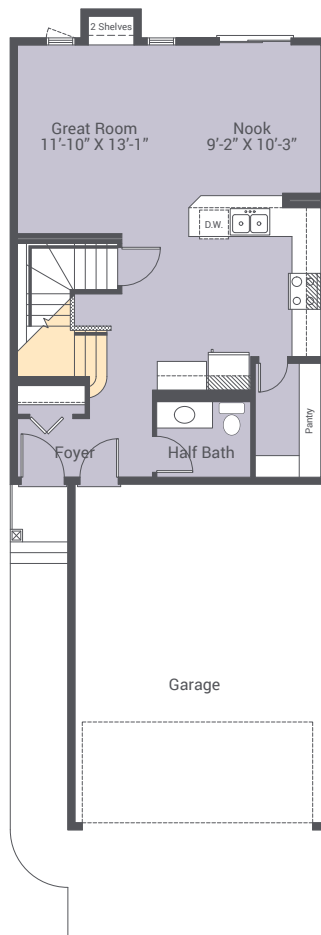

Sequel | Standard Floor Plan

1594 Sq.Ft. | 3 Bedrooms | 2.5 Bathrooms

Duplex Home | Semi-detached Home

Elevation Model B | Floor Plan Model B

Due to changes and improvements resulting from continuous research and development, we reserve the right to alter design and specifications without notice or obligation.

Elevation may change per plan, for reference only.

Sequel

Sequel

Main Floor **682 Sq.Ft.**

Upper Floor **912 Sq.Ft.**

Carpet Laminate Linoleum

Sequel | Optional Basement

1594 Sq.Ft. | 3 Bedrooms | 2.5 Bathrooms

Duplex Home | Semi-detached Home

Elevation Model B | Floor Plan Model B

Sequel

Sequel

Due to changes and improvements resulting from continuous research and development, we reserve the right to alter design and specifications without notice or obligation.

Elevation may change per plan, for reference only.

Lower Floor **439 Sq.Ft.**

 Carpet  Laminate  Linoleum