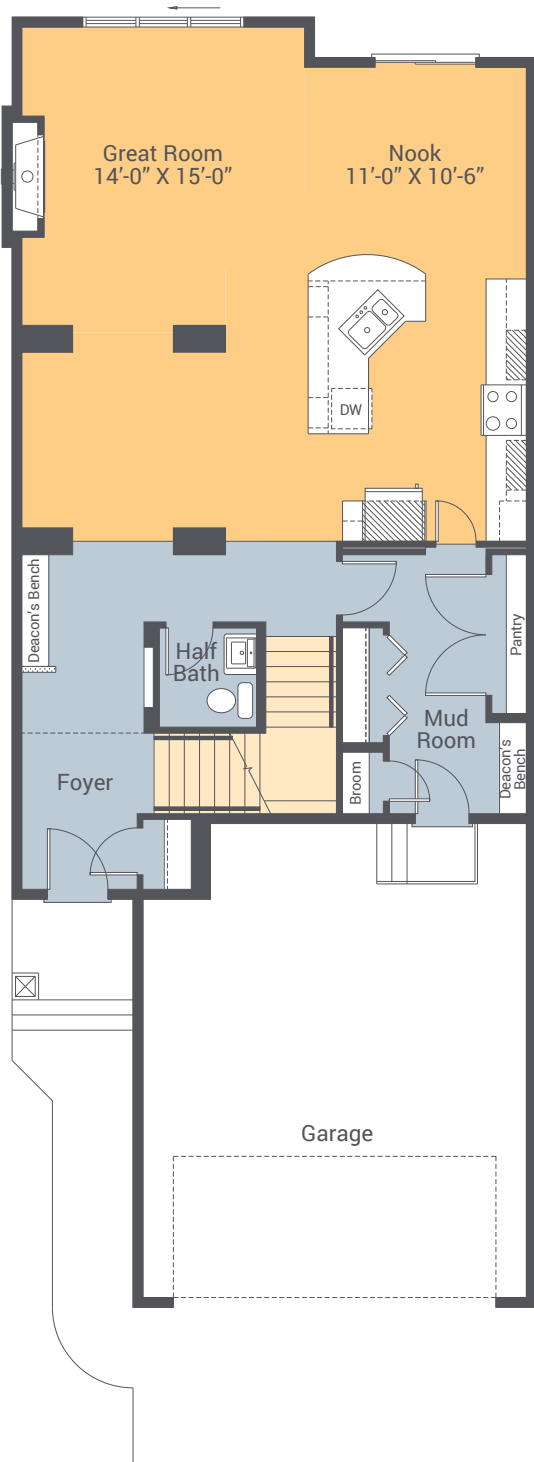

Triumph B Showhome

2319 Sq.Ft. | 3 Bedrooms | 2.5 Bathrooms

4517 Alwood Way SW, Edmonton

Job Number: 8424

Floorplan shown with options selected in this particular showhome. Additional floorplan options are available, please speak with an Area Manager, or visit our website for more information.

Elevation B Elevation may change per plan, for reference only.

Floor Plan Model B

Main Floor **1055 Sq.Ft.**

Upper Floor **1264 Sq.Ft.**

Due to changes and improvements resulting from continuous research and development, we reserve the right to alter design and specifications without notice or obligation.