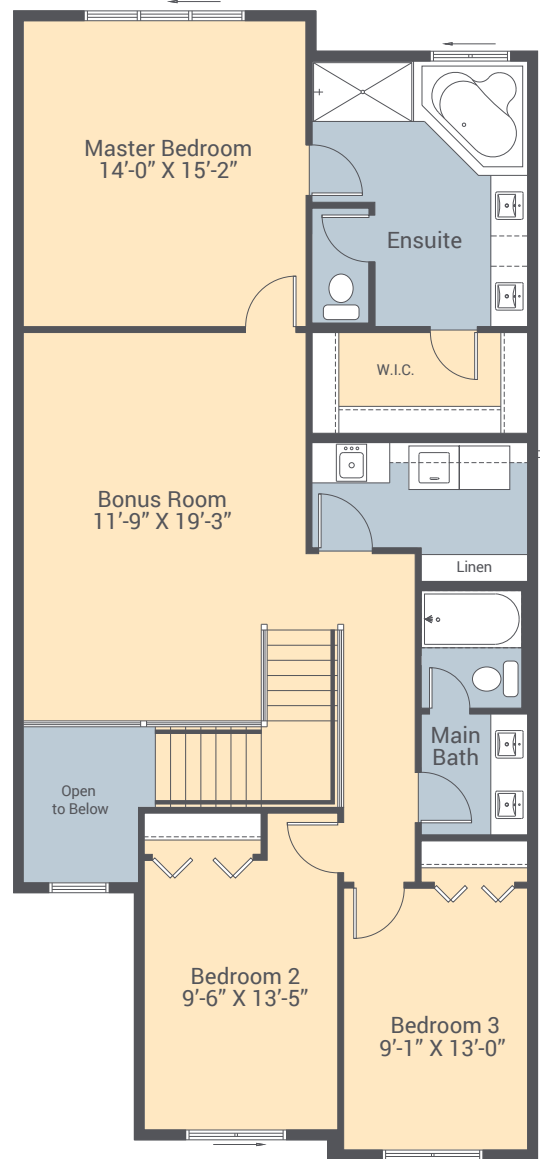

Triumph B Showhome

2319 Sq.Ft. | 3 Bedrooms | 2.5 Bathrooms

4517 Alwood Way SW, Edmonton

Job Number: 8424

Floorplan shown with options selected in this particular showhome. Additional floorplan options are available, please speak with an Area Manager, or visit our website for more information.

Elevation B Elevation may change per plan, for reference only.

Floor Plan Model B

Main Floor **1055 Sq.Ft.**

Upper Floor **1264 Sq.Ft.**

Due to changes and improvements resulting from continuous research and development, we reserve the right to alter design and specifications without notice or obligation.