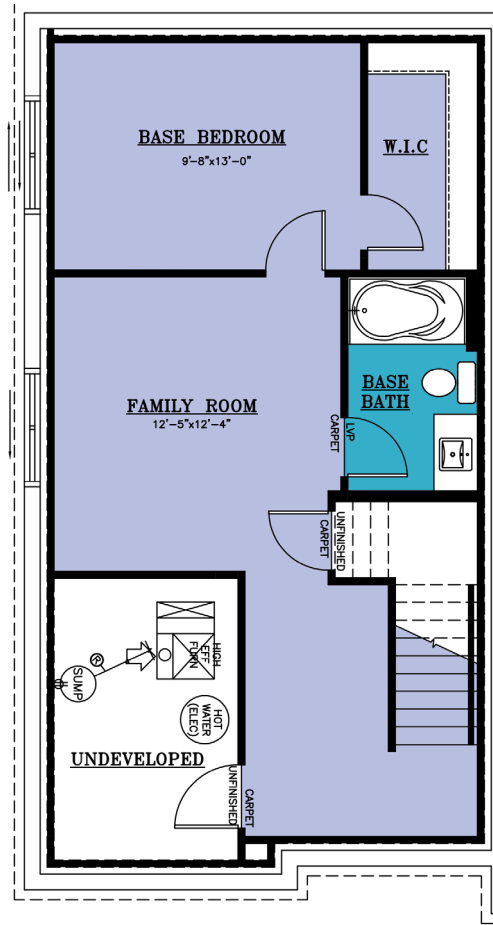

## Carson

1418 Sq.Ft

### Standard Floor Plan

Home Style	Sterling Advantage
Bedrooms	3
Bathrooms	2.5
Main Floor	731 Sq.Ft
Upper Floor	687 Sq.Ft

Main Floor

Upper Floor

● Carpet    ● Laminate    ● LVP

## Basement Option

● Carpet

● Laminate

● LVP