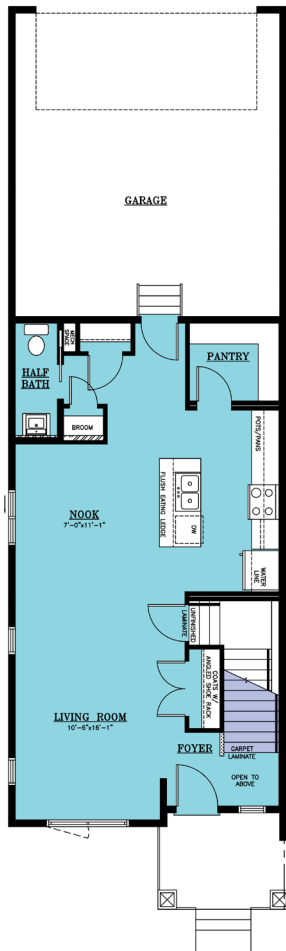

## Carson

1418 Sq.Ft

### Standard Floor Plan

Home Style	Sterling Advantage
Bedrooms	3
Bathrooms	2.5
Main Floor	731 Sq.Ft
Upper Floor	687 Sq.Ft

Main Floor

Upper Floor

● Carpet    ● Laminate    ● LVP

## Basement Option

● Carpet

● Laminate

● LVP