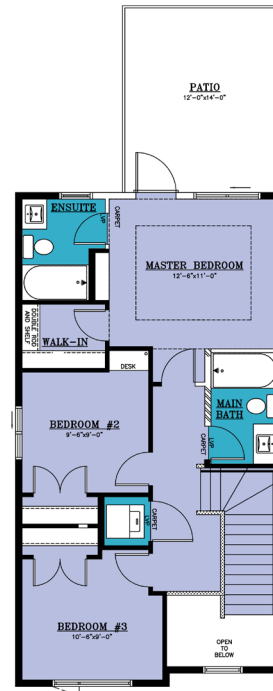

## Carson

1418 Sq.Ft

### Standard Floor Plan

Home Style	Sterling Advantage
Bedrooms	3
Bathrooms	2.5
Main Floor	731 Sq.Ft
Upper Floor	687 Sq.Ft

Main Floor

Upper Floor

● Carpet    ● Laminate    ● LVP

## Basement Option

● Carpet

● Laminate

● LVP