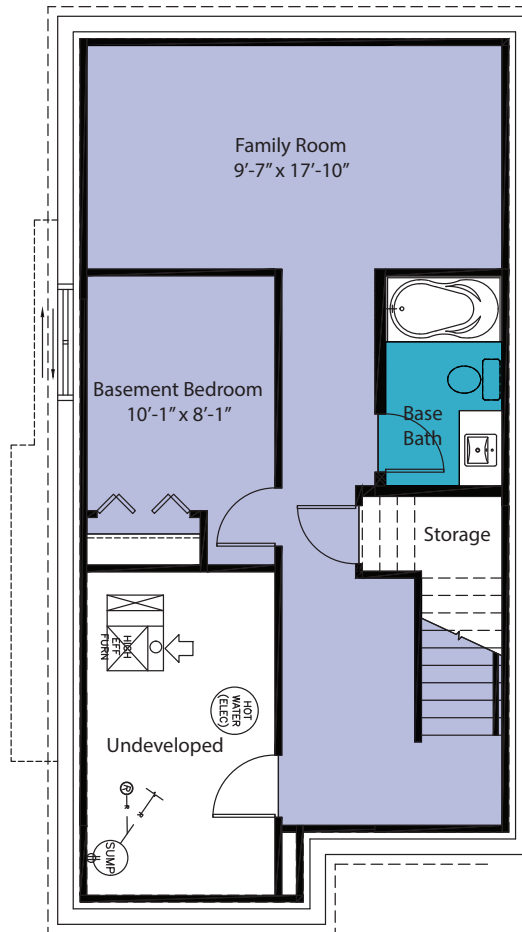

Carson II

1501 Sq.Ft

Standard Floor Plan

Home Style	Sterling Advantage
Bedrooms	3
Bathrooms	2.5
Main Floor	791 Sq.Ft
Upper Floor	710 Sq.Ft

Main Floor

Upper Floor

● Carpet ● Laminate ● LVP

Basement Option

● Carpet

● Laminate

● LVP