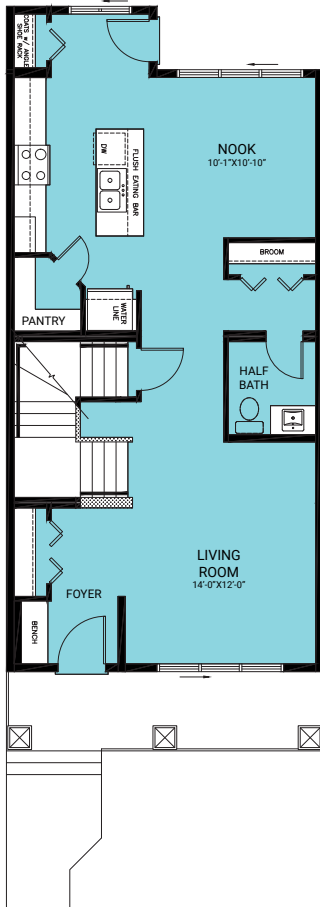

Evans

1575 Sq.Ft

Standard Floor Plan

Home Style	Front Attached Home
Bedrooms	3
Bathrooms	2.5
Main Floor	798 Sq.Ft
Upper Floor	777 Sq.Ft

Main Floor

Upper Floor

● Carpet
 ● Laminate
 ● Vinyl Plank

Elevation Options

Front Elevation A

Front Elevation E

Basement Options

- Carpet
- Lamiinate
- Vinyl Plank