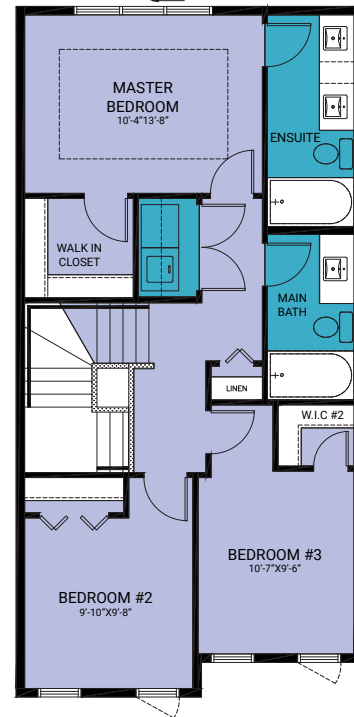

Evans

1575 Sq.Ft

Standard Floor Plan

Home Style	Front Attached Home
Bedrooms	3
Bathrooms	2.5
Main Floor	798 Sq.Ft
Upper Floor	777 Sq.Ft

Main Floor

Upper Floor

● Carpet
 ● Laminate
 ● Vinyl Plank

Elevation Options

Front Elevation A

Front Elevation E

Basement Options

- Carpet
- Lamiinate
- Vinyl Plank