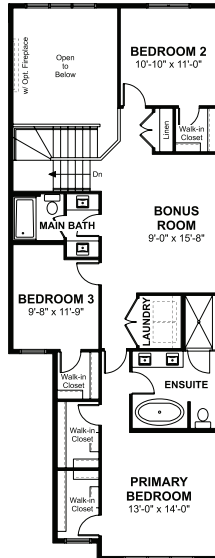

Artemis

2,113 Sq. Ft. | 4 Bedrooms | 3 Bathrooms

Highlights:

Quartz Countertops | 9' Main Floors | Full Height Tile Backsplash | Undermount Sink & Pull-Out Faucet | Main Floor Bedroom | Luxury Vinyl Plank on Main Floor & Wet Areas | Main Floor Sitting Room | Upper Floor Laundry | Upper Floor Bonus Room

Main Level Options:

Artemis

2,113 Sq. Ft. | 4 Bedrooms | 3 Bathrooms

Elevations, renderings and dimensions shown above are a guideline only and are intended to convey the concept and vision for the home. Architectural requirements or restrictions may differ per subdivision or as work progresses. All images and dimensions are not intended to form part any contract or warranty.
© Copyright 03/2025

Upper Level Options:

Optional Upper Level Layout W/ 4 Bedrooms

Optional 2 Primary Bedroom Layout W/ 2 Bedrooms

Optional RSL Life Style Package

Optional Bedroom 4

Optional Upper Level And Delux Ensuite Layout W/ 4 Bedrooms

Optional Upper Level And Delux Ensuite Layout

Alternate Upper Level Layout

Artemis

2,113 Sq. Ft. | 4 Bedrooms | 3 Bathrooms

Elevations, renderings and dimensions shown above are a guideline only and are intended to convey the concept and vision for the home. Architectural requirements or restrictions may differ per subdivision or as work progresses. All images and dimensions are not intended to form part any contract or warranty.
© Copyright 03/2025