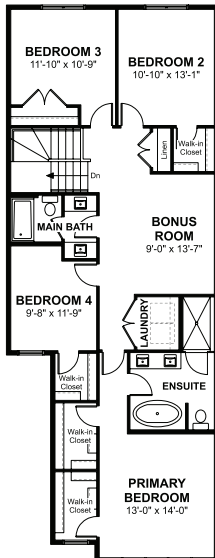

Artemis

2,113 Sq. Ft. | 4 Bedrooms | 3 Bathrooms

Highlights:

Quartz Countertops | 9' Main Floors | Full Height Tile Backsplash | Undermount Sink & Pull-Out Faucet | Main Floor Bedroom | Luxury Vinyl Plank on Main Floor & Wet Areas | Main Floor Sitting Room | Upper Floor Laundry | Upper Floor Bonus Room

Main Level Options:

Artemis

2,113 Sq. Ft. | 4 Bedrooms | 3 Bathrooms

Elevations, renderings and dimensions shown above are a guideline only and are intended to convey the concept and vision for the home. Architectural requirements or restrictions may differ per subdivision or as work progresses. All images and dimensions are not intended to form part any contract or warranty.
© Copyright 03/2025

Upper Level Options:

Optional Upper Level Layout W/ 4 Bedrooms

Optional 2 Primary Bedroom Layout W/ 2 Bedrooms

Optional RSL Life Style Package

Optional Bedroom 4

Optional Upper Level And Delux Ensuite Layout W/ 4 Bedrooms

Optional Upper Level And Delux Ensuite Layout

Alternate Upper Level Layout

Artemis

2,113 Sq. Ft. | 4 Bedrooms | 3 Bathrooms

Elevations, renderings and dimensions shown above are a guideline only and are intended to convey the concept and vision for the home. Architectural requirements or restrictions may differ per subdivision or as work progresses. All images and dimensions are not intended to form part any contract or warranty.
© Copyright 03/2025