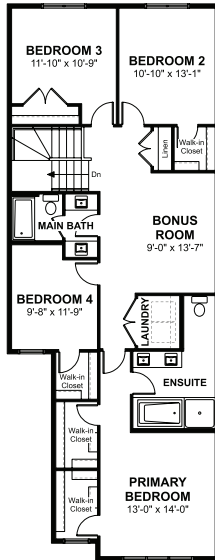

Artemis

2,113 Sq. Ft. | 4 Bedrooms | 3 Bathrooms

Highlights:

Quartz Countertops | 9' Main Floors | Full Height Tile Backsplash | Undermount Sink & Pull-Out Faucet | Main Floor Bedroom | Luxury Vinyl Plank on Main Floor & Wet Areas | Main Floor Sitting Room | Upper Floor Laundry | Upper Floor Bonus Room

Floorplan:

Lower Level

Main Level

Upper Level

Artemis

2,113 Sq. Ft. | 4 Bedrooms | 3 Bathrooms

Elevations, renderings and dimensions shown above are a guideline only and are intended to convey the concept and vision for the home. Architectural requirements or restrictions may differ per subdivision or as work progresses. All images and dimensions are not intended to form part any contract or warranty.
© Copyright 03|2025

Main Level Options:

Artemis

2,113 Sq. Ft. | 4 Bedrooms | 3 Bathrooms

Elevations, renderings and dimensions shown above are a guideline only and are intended to convey the concept and vision for the home. Architectural requirements or restrictions may differ per subdivision or as work progresses. All images and dimensions are not intended to form part any contract or warranty.
© Copyright 03/2025

Upper Level Options:

Optional Upper Level Layout W/ 4 Bedrooms

Optional 2 Primary Bedroom Layout W/ 2 Bedrooms

Optional RSL Life Style Package

Optional Bedroom 4

Optional Upper Level And Delux Ensuite Layout W/ 4 Bedrooms