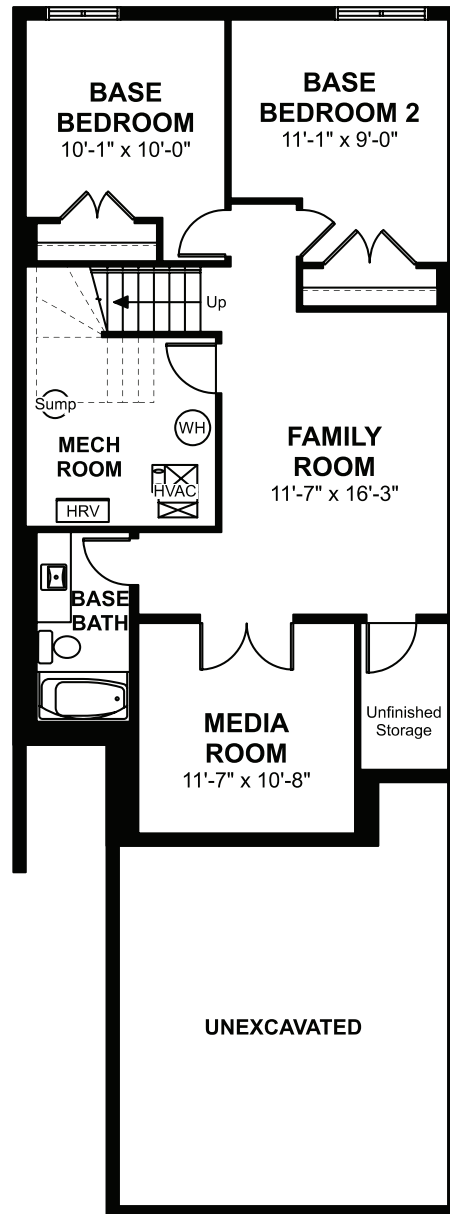

Optional Finished Lower Level