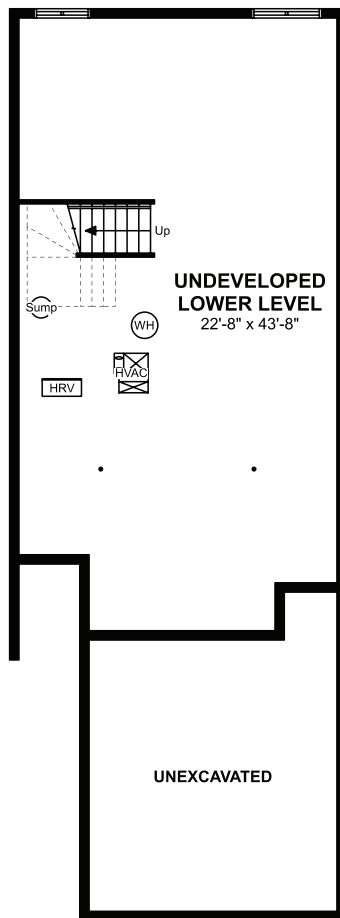

Artemis

2,113 Sq. Ft. | 4 Bedrooms | 3 Bathrooms

Highlights:

Quartz Countertops | 9' Main Floors | Full Height Tile Backsplash | Undermount Sink & Pull-Out Faucet | Main Floor Bedroom | Luxury Vinyl Plank on Main Floor & Wet Areas | Main Floor Sitting Room | Upper Floor Laundry | Upper Floor Bonus Room

Floorplan:

Lower Level

Main Level

Upper Level

Artemis

2,113 Sq. Ft. | 4 Bedrooms | 3 Bathrooms

Elevations, renderings and dimensions shown above are a guideline only and are intended to convey the concept and vision for the home. Architectural requirements or restrictions may differ per subdivision or as work progresses. All images and dimensions are not intended to form part any contract or warranty.
© Copyright 03|2025