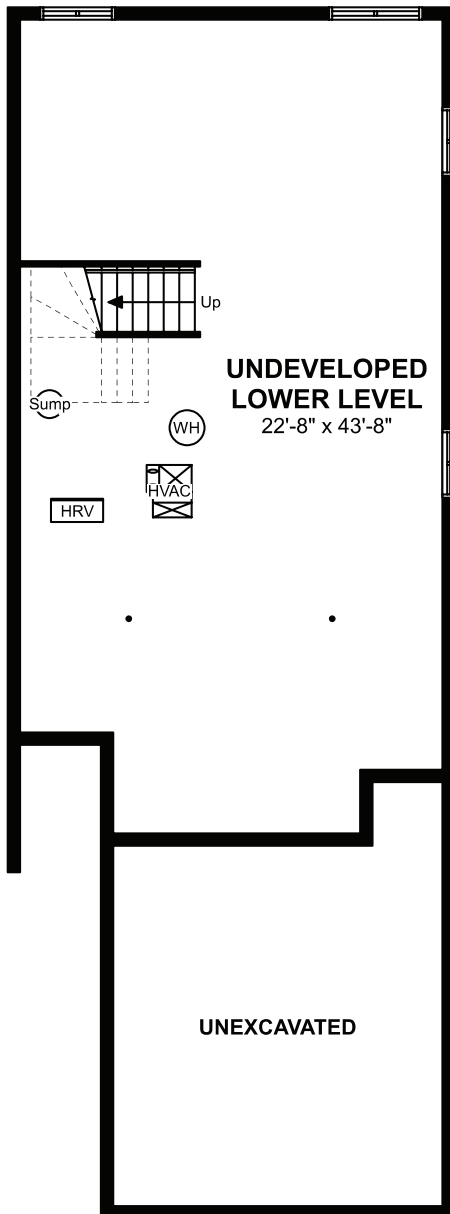

Artemis

2,113 Sq. Ft. | 4 Bedrooms | 3 Bathrooms

Elevations, renderings and dimensions shown above are a guideline only and are intended to convey the concept and vision for the home. Architectural requirements or restrictions may differ per subdivision or as work progresses. All images and dimensions are not intended to form part any contract or warranty.
© Copyright 03/2025

Lower Level Options:

W/ Optional RSL Lifestyle Package