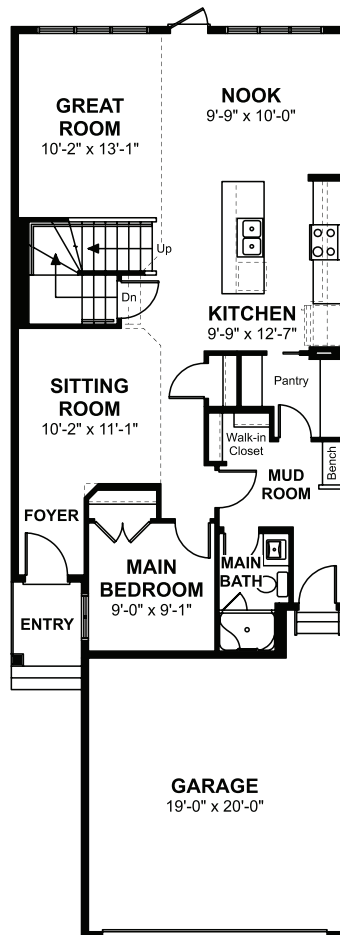

Artemis

2,113 Sq. Ft. | 4 Bedrooms | 3 Bathrooms

Highlights:

Quartz Countertops | 9' Main Floors | Full Height Tile Backsplash | Undermount Sink & Pull-Out Faucet | Main Floor Bedroom | Luxury Vinyl Plank on Main Floor & Wet Areas | Main Floor Sitting Room | Upper Floor Laundry | Upper Floor Bonus Room

Floorplan:

Lower Level

Main Level

Upper Level

Artemis

2,113 Sq. Ft. | 4 Bedrooms | 3 Bathrooms

Elevations, renderings and dimensions shown above are a guideline only and are intended to convey the concept and vision for the home. Architectural requirements or restrictions may differ per subdivision or as work progresses. All images and dimensions are not intended to form part any contract or warranty.
© Copyright 03|2025

Main Level Options:

Artemis

2,113 Sq. Ft. | 4 Bedrooms | 3 Bathrooms

Elevations, renderings and dimensions shown above are a guideline only and are intended to convey the concept and vision for the home. Architectural requirements or restrictions may differ per subdivision or as work progresses. All images and dimensions are not intended to form part any contract or warranty.
© Copyright 03/2025

Upper Level Options:

Optional Upper Level Layout W/ 4 Bedrooms

Optional 2 Primary Bedroom Layout W/ 2 Bedrooms

Optional RSL Life Style Package

Optional Bedroom 4

Optional Upper Level And Delux Ensuite Layout W/ 4 Bedrooms