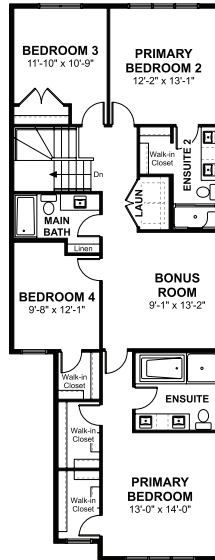

Artemis

2,113 Sq. Ft. | 4 Bedrooms | 3 Bathrooms

Highlights:

Quartz Countertops | 9' Main Floors | Full Height Tile Backsplash | Undermount Sink & Pull-Out Faucet | Main Floor Bedroom | Luxury Vinyl Plank on Main Floor & Wet Areas | Main Floor Sitting Room | Upper Floor Laundry | Upper Floor Bonus Room

Floorplan:

Lower Level

Main Level

Upper Level

Artemis

2,113 Sq. Ft. | 4 Bedrooms | 3 Bathrooms

Elevations, renderings and dimensions shown above are a guideline only and are intended to convey the concept and vision for the home. Architectural requirements or restrictions may differ per subdivision or as work progresses. All images and dimensions are not intended to form part any contract or warranty.
© Copyright 03|2025

Main Level Options:

Artemis

2,113 Sq. Ft. | 4 Bedrooms | 3 Bathrooms

Elevations, renderings and dimensions shown above are a guideline only and are intended to convey the concept and vision for the home. Architectural requirements or restrictions may differ per subdivision or as work progresses. All images and dimensions are not intended to form part any contract or warranty.
© Copyright 03/2025

Upper Level Options:

Optional Upper Level Layout W/ 4 Bedrooms

Optional 2 Primary Bedroom Layout W/ 2 Bedrooms

Optional RSL Life Style Package

Optional Bedroom 4

Optional Upper Level And Delux Ensuite Layout W/ 4 Bedrooms