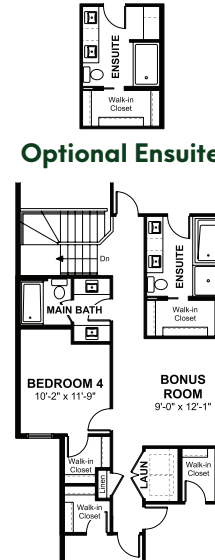

Artemis

2,113 Sq. Ft. | 4 Bedrooms | 3 Bathrooms

Highlights:

Quartz Countertops | 9' Main Floors | Full Height Tile Backsplash | Undermount Sink & Pull-Out Faucet | Main Floor Bedroom | Luxury Vinyl Plank on Main Floor & Wet Areas | Main Floor Sitting Room | Upper Floor Laundry | Upper Floor Bonus Room

Main Level Options:

Artemis

2,113 Sq. Ft. | 4 Bedrooms | 3 Bathrooms

Elevations, renderings and dimensions shown above are a guideline only and are intended to convey the concept and vision for the home. Architectural requirements or restrictions may differ per subdivision or as work progresses. All images and dimensions are not intended to form part any contract or warranty.
© Copyright 03/2025

Upper Level Options:

Optional Upper Level Layout W/ 4 Bedrooms

Optional 2 Primary Bedroom Layout W/ 2 Bedrooms

Optional RSL Life Style Package

Optional Bedroom 4

Optional Upper Level And Delux Ensuite Layout W/ 4 Bedrooms

Optional Upper Level And Delux Ensuite Layout

Alternate Upper Level Layout

Artemis

2,113 Sq. Ft. | 4 Bedrooms | 3 Bathrooms

Elevations, renderings and dimensions shown above are a guideline only and are intended to convey the concept and vision for the home. Architectural requirements or restrictions may differ per subdivision or as work progresses. All images and dimensions are not intended to form part any contract or warranty.
© Copyright 03/2025