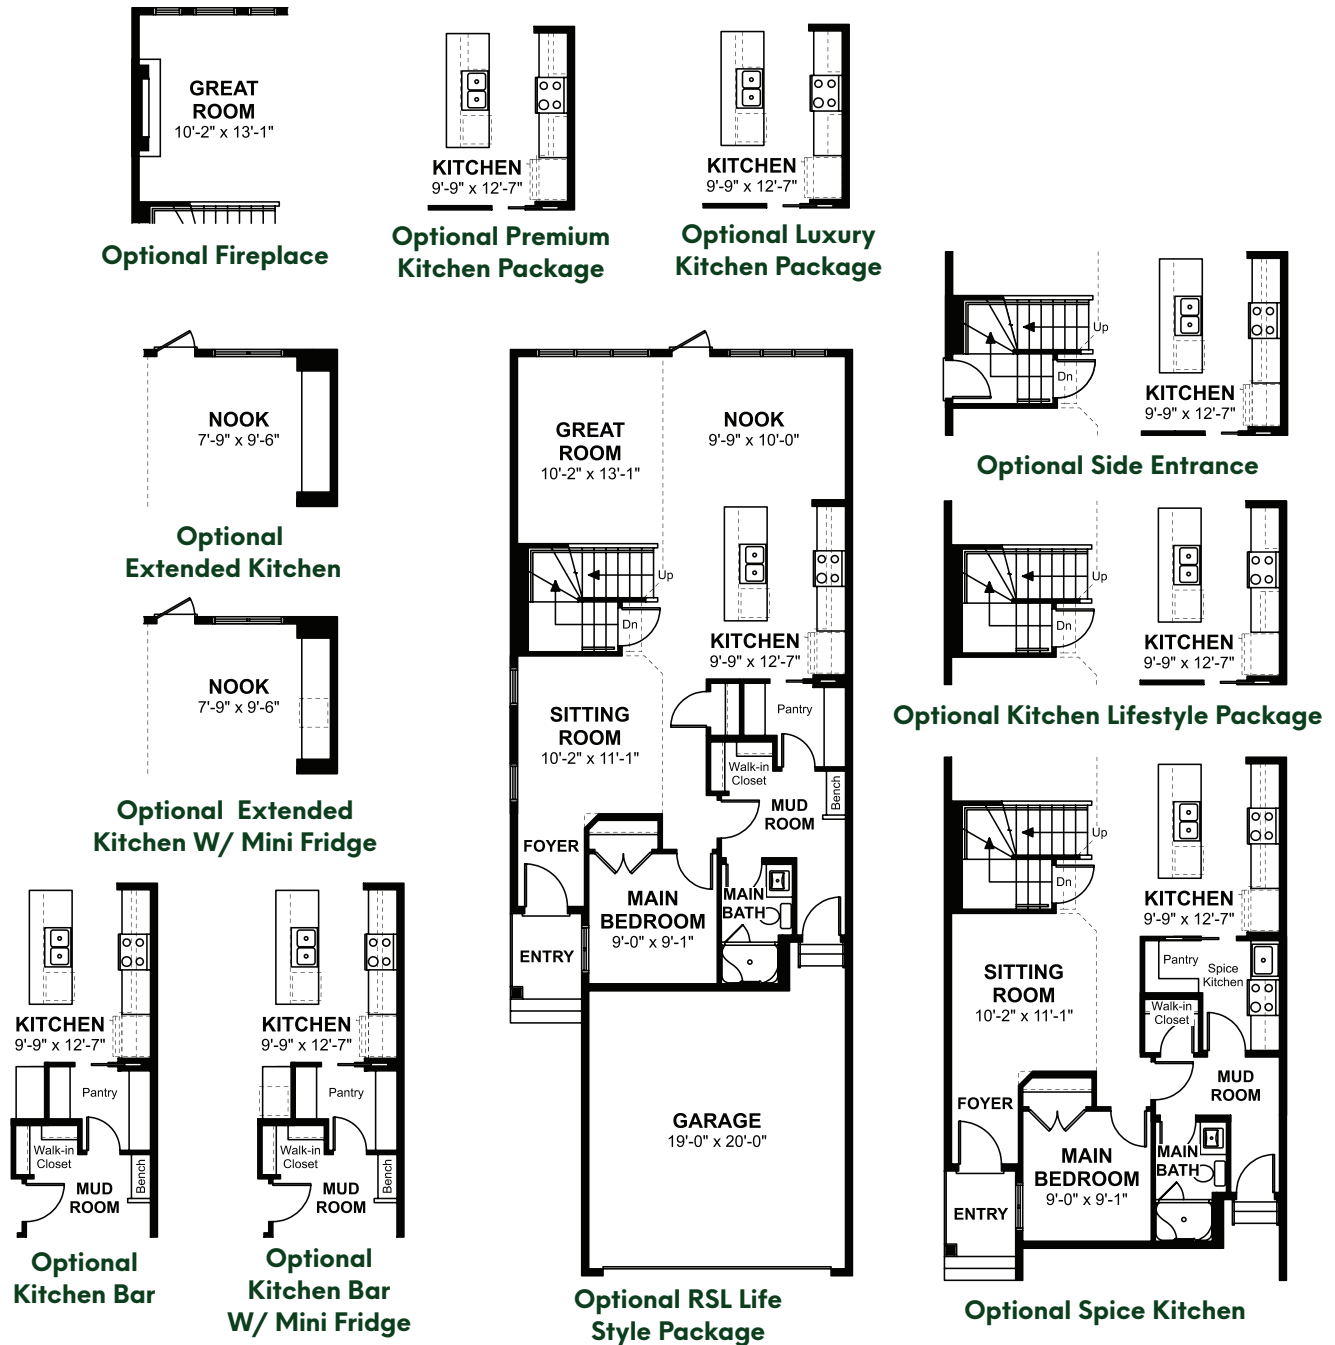

Artemis

2,113 Sq. Ft. | 4 Bedrooms | 3 Bathrooms

Highlights:

Quartz Countertops | 9' Main Floors | Full Height Tile Backsplash | Undermount Sink & Pull-Out Faucet | Main Floor Bedroom | Luxury Vinyl Plank on Main Floor & Wet Areas | Main Floor Sitting Room | Upper Floor Laundry | Upper Floor Bonus Room

Floorplan:

Lower Level

Main Level

Upper Level

Artemis

2,113 Sq. Ft. | 4 Bedrooms | 3 Bathrooms

Elevations, renderings and dimensions shown above are a guideline only and are intended to convey the concept and vision for the home. Architectural requirements or restrictions may differ per subdivision or as work progresses. All images and dimensions are not intended to form part any contract or warranty.
© Copyright 03|2025

Main Level Options:

Artemis

2,113 Sq. Ft. | 4 Bedrooms | 3 Bathrooms

Elevations, renderings and dimensions shown above are a guideline only and are intended to convey the concept and vision for the home. Architectural requirements or restrictions may differ per subdivision or as work progresses. All images and dimensions are not intended to form part any contract or warranty.
© Copyright 03/2025

Upper Level Options:

Optional Upper Level Layout W/ 4 Bedrooms

Optional 2 Primary Bedroom Layout W/ 2 Bedrooms

Optional RSL Life Style Package

Optional Bedroom 4

Optional Upper Level And Delux Ensuite Layout W/ 4 Bedrooms