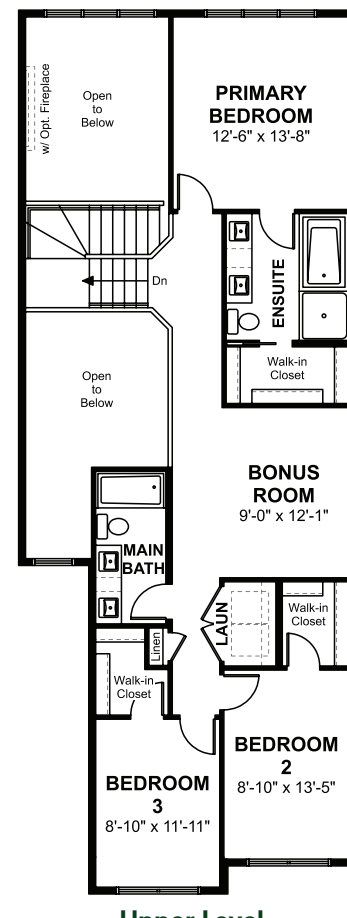

Artemis

2,113 Sq. Ft. | 4 Bedrooms | 3 Bathrooms

Highlights:

Quartz Countertops | 9' Main Floors | Full Height Tile Backsplash | Undermount Sink & Pull-Out Faucet | Main Floor Bedroom | Luxury Vinyl Plank on Main Floor & Wet Areas | Main Floor Sitting Room | Upper Floor Laundry | Upper Floor Bonus Room

Floorplan:

Lower Level

Main Level

Upper Level

Artemis

2,113 Sq. Ft. | 4 Bedrooms | 3 Bathrooms

Elevations, renderings and dimensions shown above are a guideline only and are intended to convey the concept and vision for the home. Architectural requirements or restrictions may differ per subdivision or as work progresses. All images and dimensions are not intended to form part any contract or warranty.
© Copyright 03|2025

Main Level Options:

Artemis

2,113 Sq. Ft. | 4 Bedrooms | 3 Bathrooms

Elevations, renderings and dimensions shown above are a guideline only and are intended to convey the concept and vision for the home. Architectural requirements or restrictions may differ per subdivision or as work progresses. All images and dimensions are not intended to form part any contract or warranty.
© Copyright 03/2025

Upper Level Options:

Optional Upper Level Layout W/ 4 Bedrooms

Optional 2 Primary Bedroom Layout W/ 2 Bedrooms

Optional RSL Life Style Package

Optional Bedroom 4

Optional Upper Level And Delux Ensuite Layout W/ 4 Bedrooms