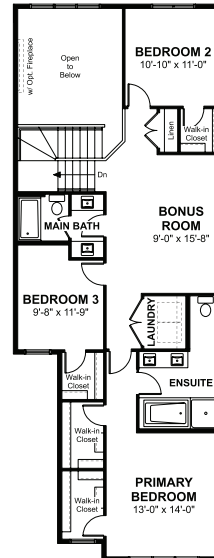

Artemis

2,113 Sq. Ft. | 4 Bedrooms | 3 Bathrooms

Highlights:

Quartz Countertops | 9' Main Floors | Full Height Tile Backsplash | Undermount Sink & Pull-Out Faucet | Main Floor Bedroom | Luxury Vinyl Plank on Main Floor & Wet Areas | Main Floor Sitting Room | Upper Floor Laundry | Upper Floor Bonus Room

Main Level Options:

Artemis

2,113 Sq. Ft. | 4 Bedrooms | 3 Bathrooms

Elevations, renderings and dimensions shown above are a guideline only and are intended to convey the concept and vision for the home. Architectural requirements or restrictions may differ per subdivision or as work progresses. All images and dimensions are not intended to form part any contract or warranty.
© Copyright 03/2025

Upper Level Options:

Optional Upper Level Layout W/ 4 Bedrooms

Optional 2 Primary Bedroom Layout W/ 2 Bedrooms

Optional RSL Life Style Package

Optional Bedroom 4

Optional Upper Level And Delux Ensuite Layout W/ 4 Bedrooms

Optional Upper Level And Delux Ensuite Layout

Alternate Upper Level Layout

Artemis

2,113 Sq. Ft. | 4 Bedrooms | 3 Bathrooms

Elevations, renderings and dimensions shown above are a guideline only and are intended to convey the concept and vision for the home. Architectural requirements or restrictions may differ per subdivision or as work progresses. All images and dimensions are not intended to form part any contract or warranty.
© Copyright 03/2025