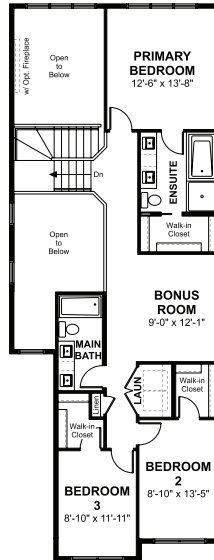

Artemis

2,113 Sq. Ft. | 4 Bedrooms | 3 Bathrooms

Highlights:

Quartz Countertops | 9' Main Floors | Full Height Tile Backsplash | Undermount Sink & Pull-Out Faucet | Main Floor Bedroom | Luxury Vinyl Plank on Main Floor & Wet Areas | Main Floor Sitting Room | Upper Floor Laundry | Upper Floor Bonus Room

Floorplan:

Lower Level

Main Level

Upper Level

Artemis

2,113 Sq. Ft. | 4 Bedrooms | 3 Bathrooms

Elevations, renderings and dimensions shown above are a guideline only and are intended to convey the concept and vision for the home. Architectural requirements or restrictions may differ per subdivision or as work progresses. All images and dimensions are not intended to form part any contract or warranty.
© Copyright 03|2025

Main Level Options:

Artemis

2,113 Sq. Ft. | 4 Bedrooms | 3 Bathrooms

Elevations, renderings and dimensions shown above are a guideline only and are intended to convey the concept and vision for the home. Architectural requirements or restrictions may differ per subdivision or as work progresses. All images and dimensions are not intended to form part any contract or warranty.
© Copyright 03/2025

Upper Level Options:

Optional Upper Level Layout W/ 4 Bedrooms

Optional 2 Primary Bedroom Layout W/ 2 Bedrooms

Optional RSL Life Style Package

Optional Bedroom 4

Optional Upper Level And Delux Ensuite Layout W/ 4 Bedrooms