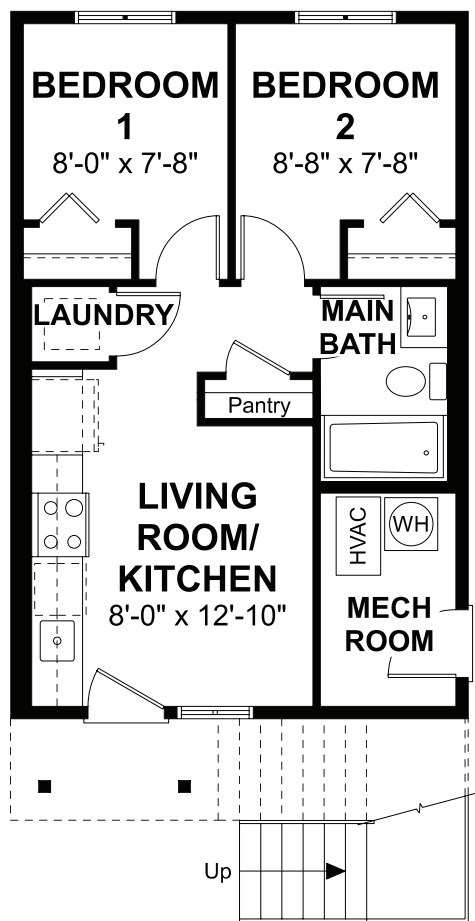

Geneva

Lower Suite - 501 Sq. Ft. | 2 Bed | 1 Bath

Upper Suite - 501 Sq. Ft. | 2 Bed | 1 Bath

Total Sq Ft. 1002

Highlights:

Each with Private Entrance | Kitchen w Over the Range Microwave
| Quartz Countertops | Full Height Tiled Backsplash | Laundry Area
Undermount Sink & Pull-Out Faucet | Luxury Vinyl Plank in Kitchen
& Living Room Area & Wet Areas

Floorplan:

Main Level

Upper Suite