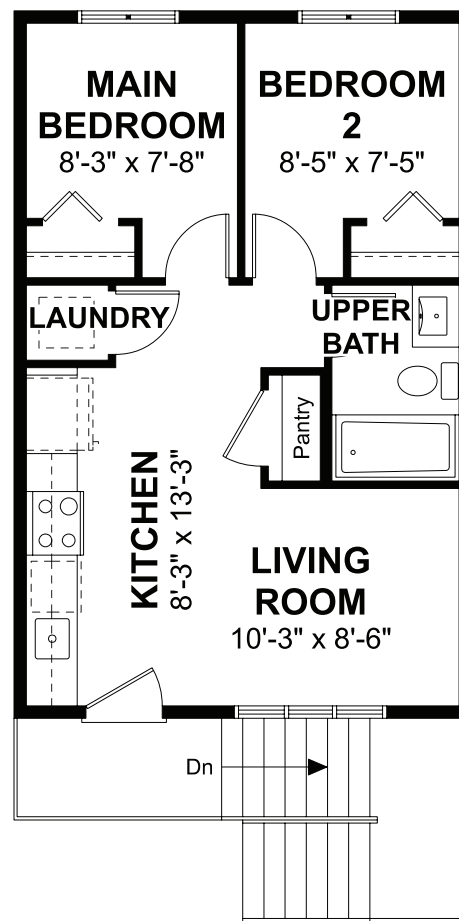

Geneva

Lower Suite - 501 Sq. Ft. | 2 Bed | 1 Bath

Upper Suite - 501 Sq. Ft. | 2 Bed | 1 Bath

Total Sq Ft. 1002

Highlights:

Each with Private Entrance | Kitchen w Over the Range Microwave
| Quartz Countertops | Full Height Tiled Backsplash | Laundry Area
Undermount Sink & Pull-Out Faucet | Luxury Vinyl Plank in Kitchen
& Living Room Area & Wet Areas

Floorplan:

Main Level

Upper Suite