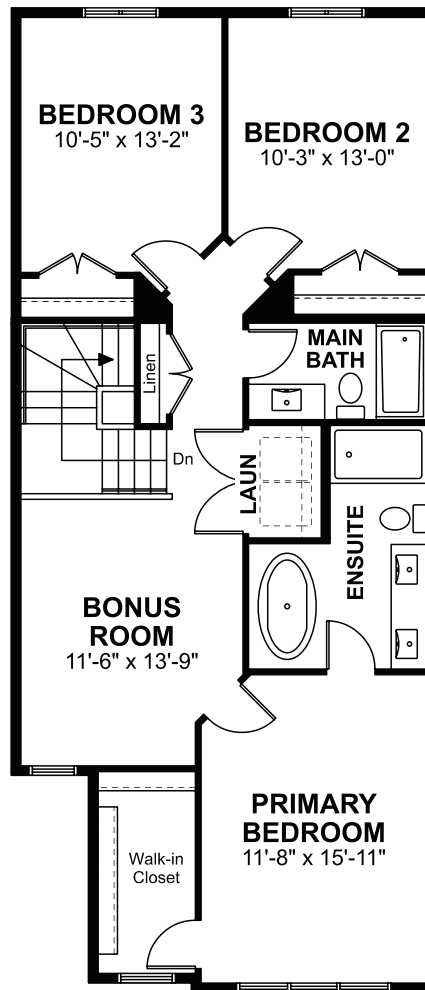

## Highlights:

Quartz Countertops | 9' Main Floors | Full Height Tile Backsplash  
| Undermount Sink & Pull-Out Faucet | Luxury Vinyl Plank on Main  
Floor & Wet Areas | Primary Ensuite & Walk-In Closet | Upper Floor  
Laundry | Upper Floor Bonus Room

## Floorplan:

# Affinity

1,970 Sq. Ft. | 4-6 Bedrooms | 3 Bathrooms

Elevations, renderings and dimensions shown above are a guideline only and are intended to convey the concept and vision for the home. Architectural requirements or restrictions may differ per subdivision or as work progresses. All images and dimensions are not intended to form part any contract or warranty.  
© Copyright 03|2026

## Upper Level Options:

**Optional Side Windows**

**Optional Ensuite**

**Optional Four Bedroom/Ensuite**