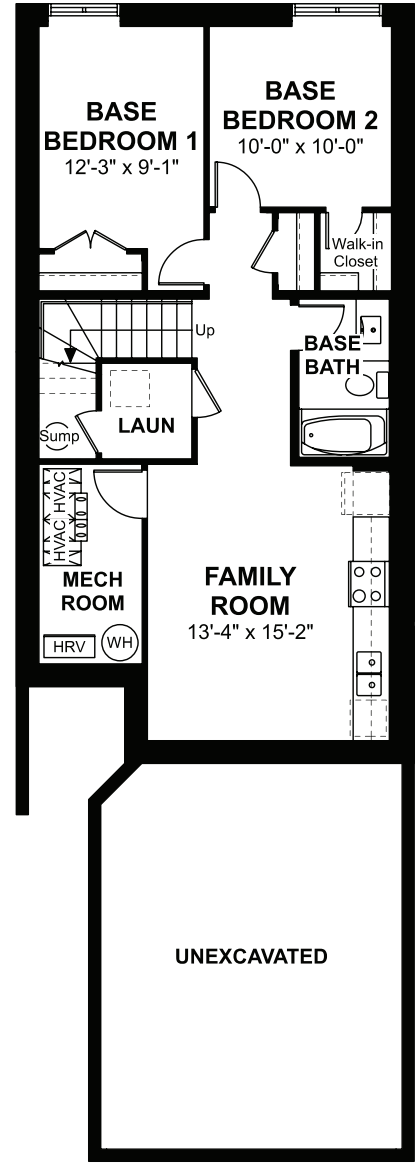

Optional Lower Level Legal Suite