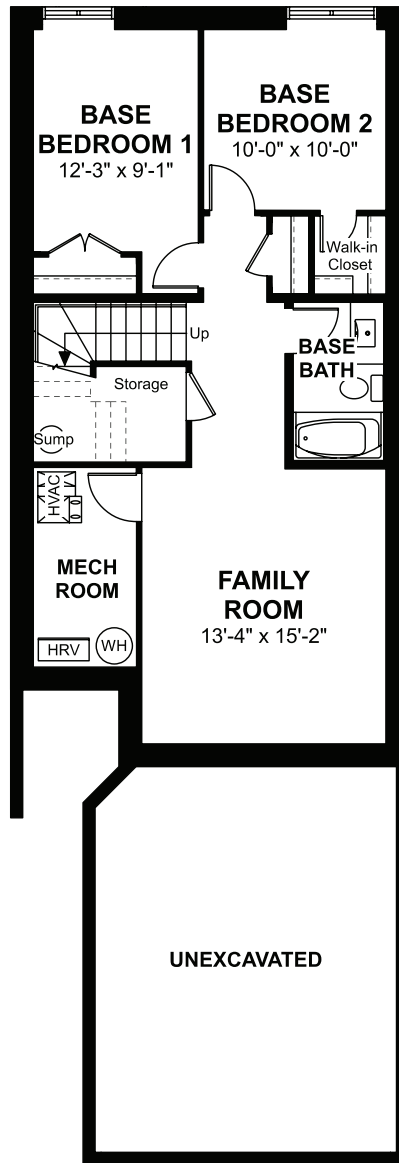

Optional Finished Lower Level