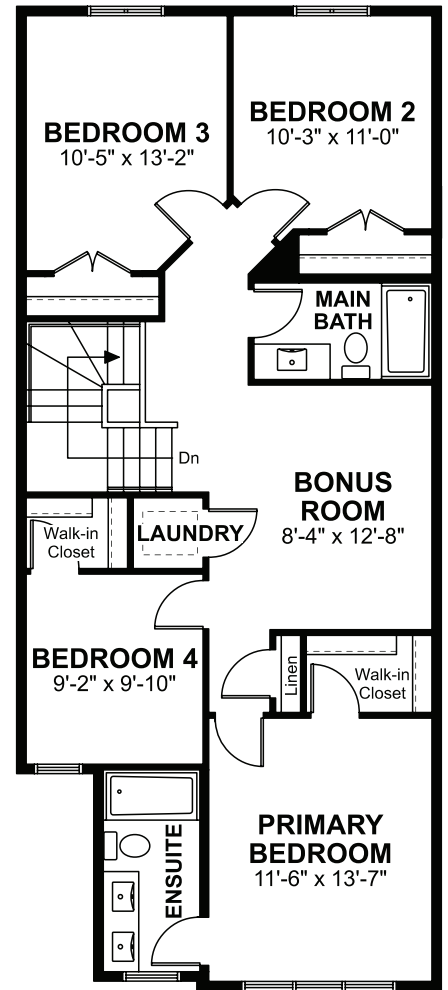

## Highlights:

Quartz Countertops | 9' Main Floors | Full Height Tile Backsplash  
| Undermount Sink & Pull-Out Faucet | Luxury Vinyl Plank on Main  
Floor & Wet Areas | Primary Ensuite & Walk-In Closet | Upper Floor  
Laundry | Upper Floor Bonus Room

## Floorplan:

# Affinity

1,970 Sq. Ft. | 4-6 Bedrooms | 3 Bathrooms

Elevations, renderings and dimensions shown above are a guideline only and are intended to convey the concept and vision for the home. Architectural requirements or restrictions may differ per subdivision or as work progresses. All images and dimensions are not intended to form part any contract or warranty.  
© Copyright 03|2026

## Upper Level Options:

**Optional Side Windows**

**Optional Ensuite**

**Optional Four Bedroom/Ensuite**