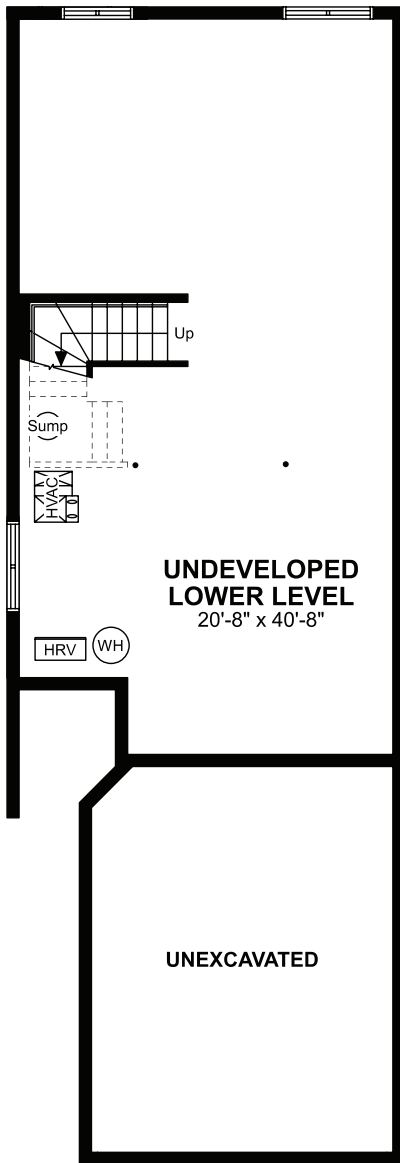

Affinity

1,970 Sq. Ft. | 4-6 Bedrooms | 3 Bathrooms

Elevations, renderings and dimensions shown above are a guideline only and are intended to convey the concept and vision for the home. Architectural requirements or restrictions may differ per subdivision or as work progresses. All images and dimensions are not intended to form part any contract or warranty.
© Copyright 03|2026

Lower Level Options:

W/ Optional Side Windows