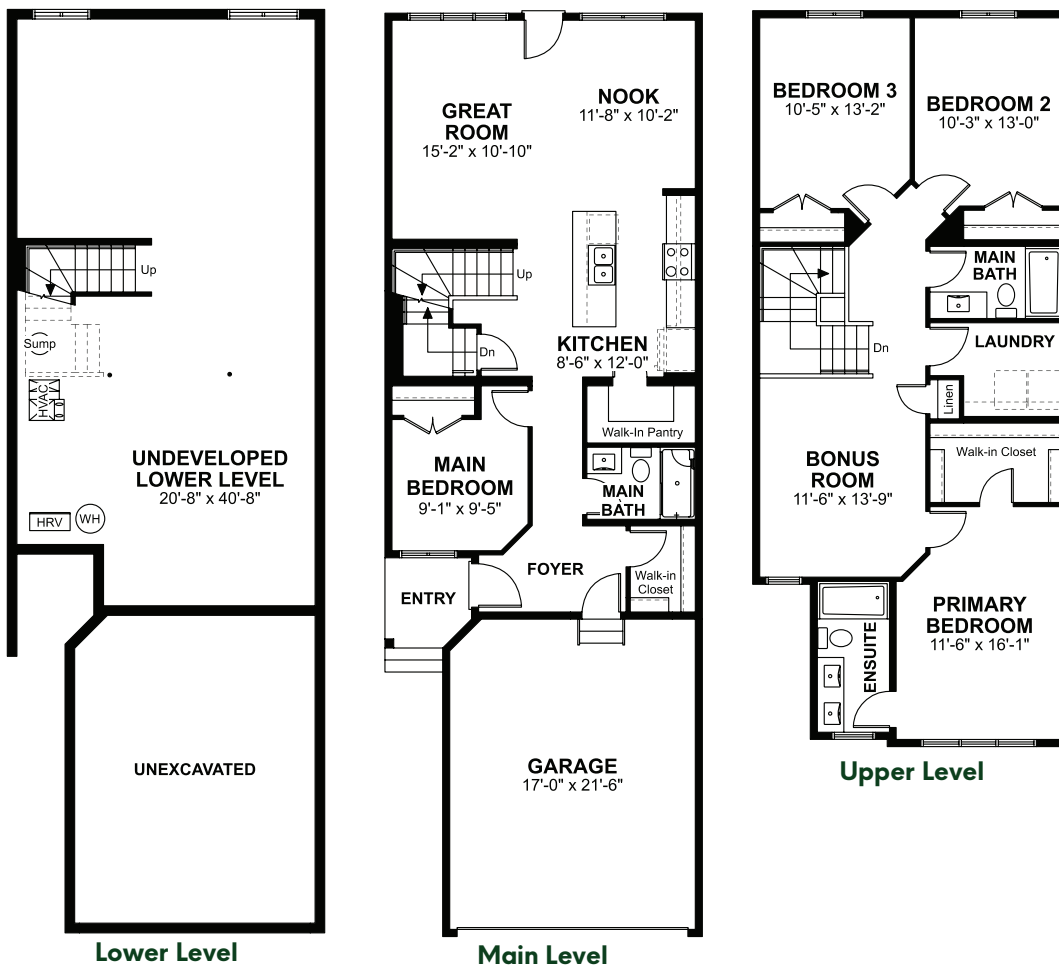

# Affinity

1,970 Sq. Ft. | 4-6 Bedrooms | 3 Bathrooms

## Highlights:

Quartz Countertops | 9' Main Floors | Full Height Tile Backsplash  
| Undermount Sink & Pull-Out Faucet | Luxury Vinyl Plank on Main  
Floor & Wet Areas | Primary Ensuite & Walk-In Closet | Upper Floor  
Laundry | Upper Floor Bonus Room

## Floorplan:

# Affinity

1,970 Sq. Ft. | 4-6 Bedrooms | 3 Bathrooms

Elevations, renderings and dimensions shown above are a guideline only and are intended to convey the concept and vision for the home. Architectural requirements or restrictions may differ per subdivision or as work progresses. All images and dimensions are not intended to form part any contract or warranty.  
© Copyright 03|2026