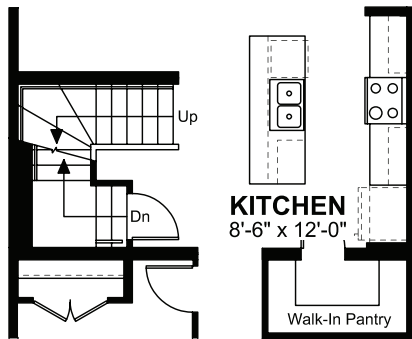

Affinity

1,970 Sq. Ft. | 4-6 Bedrooms | 3 Bathrooms

Elevations, renderings and dimensions shown above are a guideline only and are intended to convey the concept and vision for the home. Architectural requirements or restrictions may differ per subdivision or as work progresses. All images and dimensions are not intended to form part any contract or warranty.
© Copyright 03|2026

Main Level Options:

**Optional Kitchen
Luxury Package**