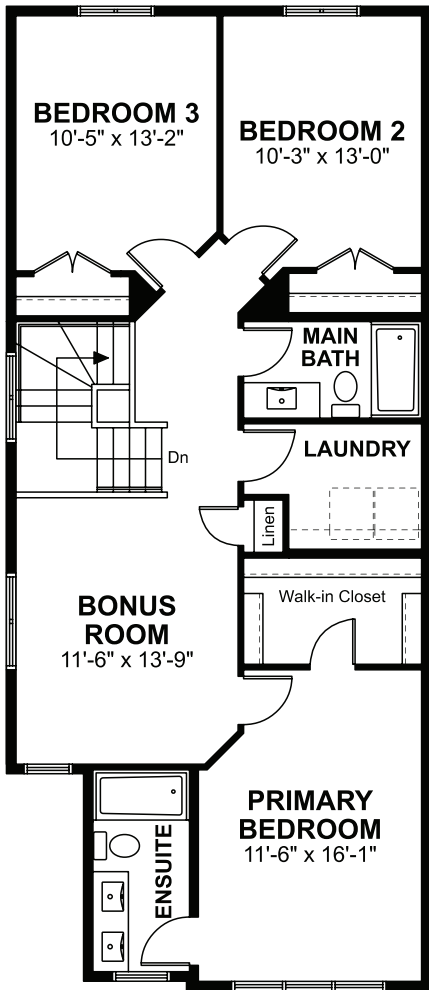

## Highlights:

Quartz Countertops | 9' Main Floors | Full Height Tile Backsplash  
| Undermount Sink & Pull-Out Faucet | Luxury Vinyl Plank on Main  
Floor & Wet Areas | Primary Ensuite & Walk-In Closet | Upper Floor  
Laundry | Upper Floor Bonus Room

## Main Level Options:

**Optional Kitchen  
Luxury Package**

**Optional Fireplace**

**Optional Kitchen  
Premium Package**

**Optional Side Entrance**

# Affinity

1,970 Sq. Ft. | 4-6 Bedrooms | 3 Bathrooms

Elevations, renderings and dimensions shown above are a guideline only and are intended to convey the concept and vision for the home. Architectural requirements or restrictions may differ per subdivision or as work progresses. All images and dimensions are not intended to form part any contract or warranty.  
© Copyright 03|2026

## Upper Level Options:

**Optional Side Windows**

**Optional Ensuite**

**Optional Four Bedroom/Ensuite**