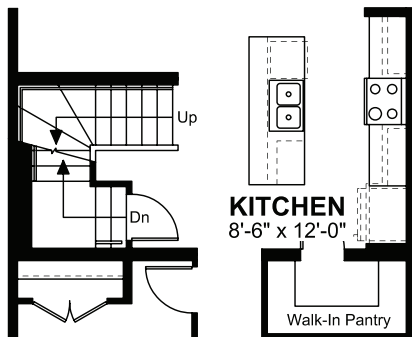

## Highlights:

Quartz Countertops | 9' Main Floors | Full Height Tile Backsplash  
| Undermount Sink & Pull-Out Faucet | Luxury Vinyl Plank on Main  
Floor & Wet Areas | Primary Ensuite & Walk-In Closet | Upper Floor  
Laundry | Upper Floor Bonus Room

## Floorplan:

## Main Level Options:

**Optional Kitchen  
Luxury Package**

**Optional Fireplace**

**Optional Kitchen  
Premium Package**

**Optional Side Entrance**