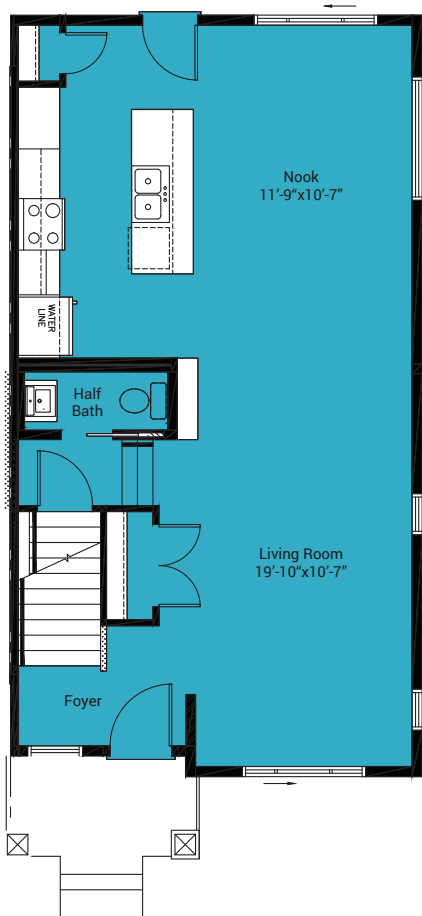

Da Vinci

1463 Sq.Ft

Standard Floor Plan

Home Style	Townhome
Bedrooms	3
Bathrooms	2.5
Main Floor	731 Sq.Ft
Upper Floor	731 Sq. Ft

Main Floor

Upper Floor

● Carpet ● Vinyl Plank

Basement Options

● Carpet ● Vinyl Plank