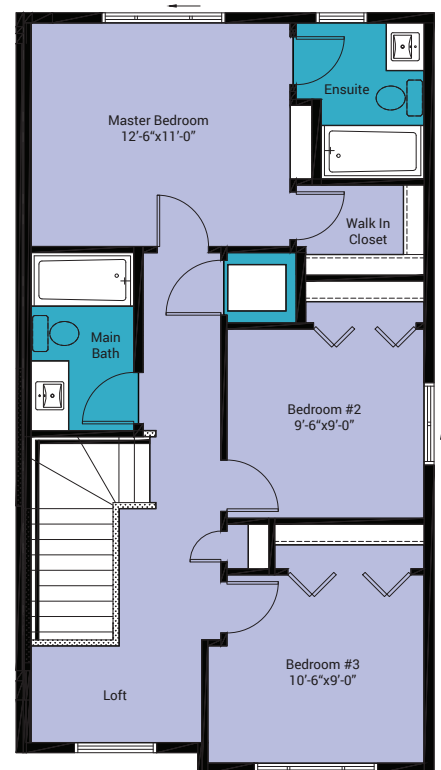

Da Vinci

1463 Sq.Ft

Standard Floor Plan

Home Style	Townhome
Bedrooms	3
Bathrooms	2.5
Main Floor	731 Sq.Ft
Upper Floor	731 Sq. Ft

Main Floor

Upper Floor

● Carpet ● Vinyl Plank

Basement Options

● Carpet ● Vinyl Plank