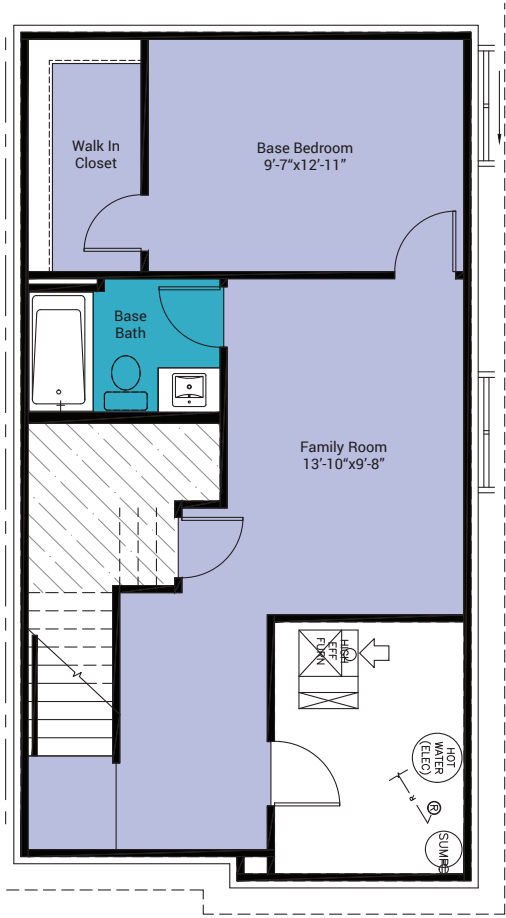

Da Vinci

1463 Sq.Ft

Standard Floor Plan

Home Style	Townhome
Bedrooms	3
Bathrooms	2.5
Main Floor	731 Sq.Ft
Upper Floor	731 Sq. Ft

Main Floor

Upper Floor

● Carpet ● Vinyl Plank

Basement Options

● Carpet ● Vinyl Plank