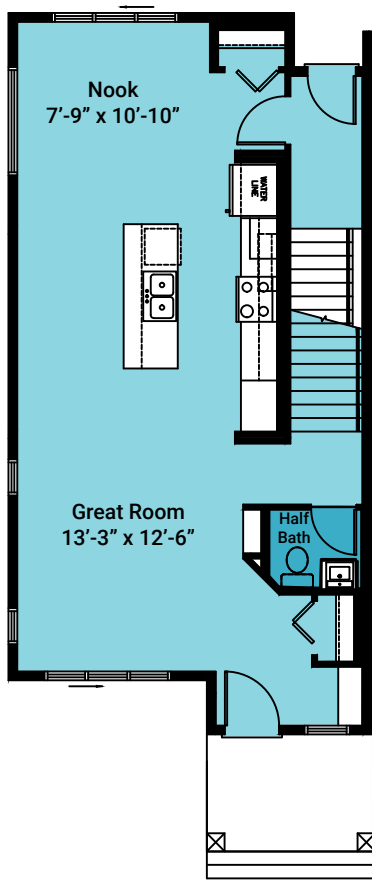

Denton

1506 Sq. Ft

Standard Floor Plan

Home Style	TownHome
Bedrooms	3
Bathrooms	2.5
Main Floor	754 Sq.Ft
Upper Floor	752 Sq. Ft

Main Floor

Upper Floor

● Carpet ● Laminate ● Vinyl Plank

Basement Options

Legal Basement Suite

- Carpet
- Laminate
- Vinyl Plank