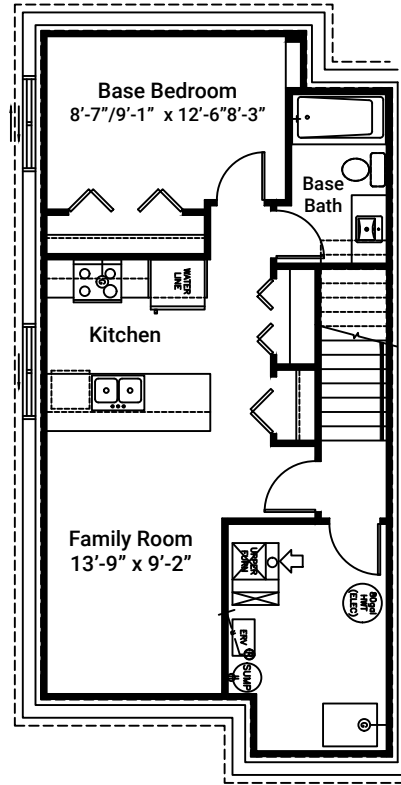

Denton

1506 Sq. Ft

Standard Floor Plan

Home Style	TownHome
Bedrooms	3
Bathrooms	2.5
Main Floor	754 Sq.Ft
Upper Floor	752 Sq. Ft

Main Floor

Upper Floor

● Carpet ● Laminate ● Vinyl Plank

Basement Options

Legal Basement Suite

- Carpet
- Laminate
- Vinyl Plank