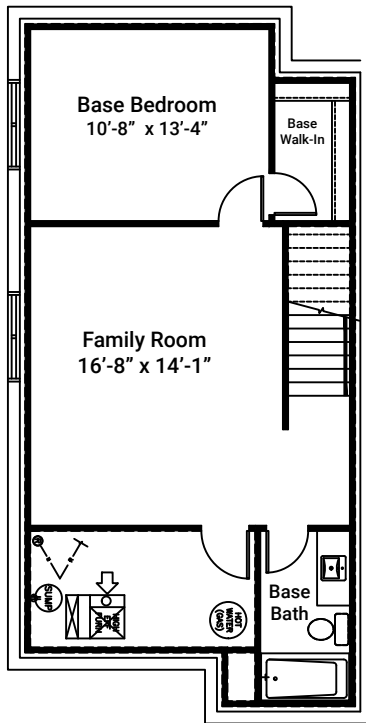

Denton

1506 Sq. Ft

Standard Floor Plan

Home Style	TownHome
Bedrooms	3
Bathrooms	2.5
Main Floor	754 Sq.Ft
Upper Floor	752 Sq. Ft

Main Floor

Upper Floor

● Carpet ● Laminate ● Vinyl Plank

Basement Options

Legal Basement Suite

- Carpet
- Laminate
- Vinyl Plank