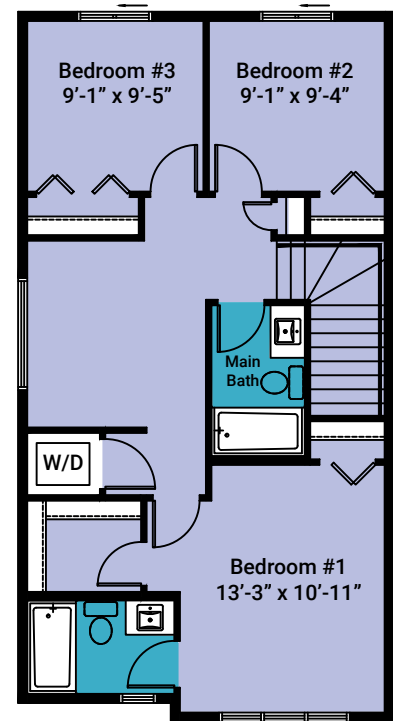

Denton

1506 Sq. Ft

Standard Floor Plan

Home Style	TownHome
Bedrooms	3
Bathrooms	2.5
Main Floor	754 Sq.Ft
Upper Floor	752 Sq. Ft

Main Floor

Upper Floor

● Carpet ● Laminate ● Vinyl Plank

Basement Options

Legal Basement Suite

- Carpet
- Laminate
- Vinyl Plank