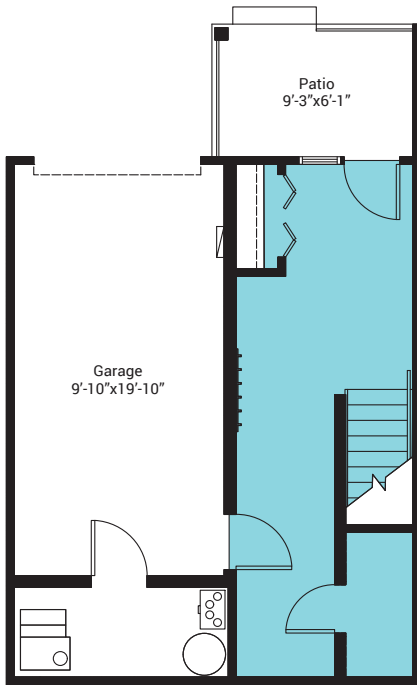

Maroon

1335 Sq. Ft

Standard Floor Plan

Home Style	TownHome
Bedrooms	3
Bathrooms	1.5
Main Floor	514 Sq.Ft
Upper Floor	518 Sq. Ft

Main Floor

Upper Floor

● Carpet ● Laminate ● Vinyl Plank

Basement Options