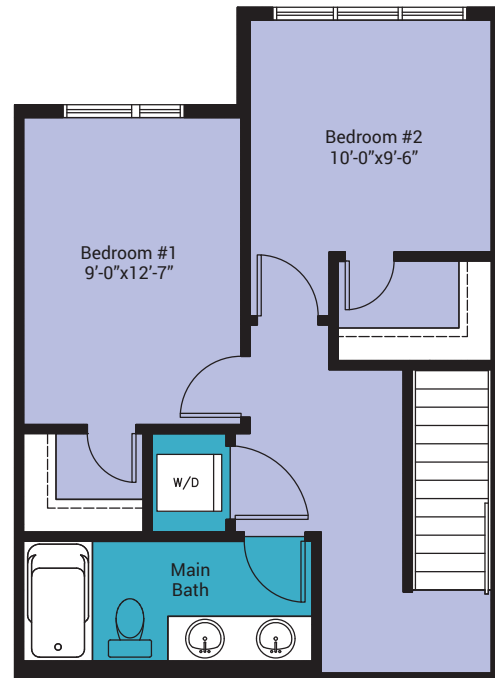

Maroon

1335 Sq. Ft

Standard Floor Plan

Home Style	TownHome
Bedrooms	3
Bathrooms	1.5
Main Floor	514 Sq.Ft
Upper Floor	518 Sq. Ft

Main Floor

Upper Floor

● Carpet ● Laminate ● Vinyl Plank

Basement Options

● Carpet ● Lamiinate ● Vinyl Plank