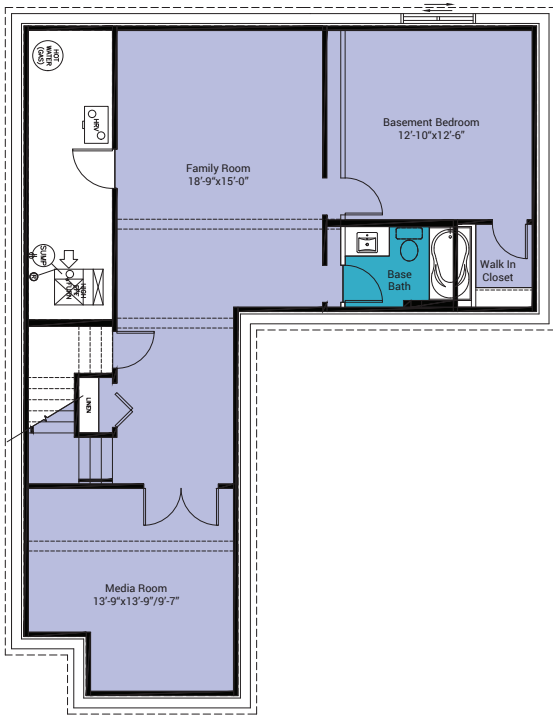

## Westin

2604 Sq.Ft

### Standard Floor Plan

Home Style	Streetscape
Bedrooms	3
Bathrooms	2.5
Main Floor	1155 Sq.Ft
Upper Floor	1449 Sq. Ft

Main Floor

Upper Floor

● Carpet    ● Laminate    ● Vinyl Plank

## Basement Options

● Carpet    ● Laminate    ● Vinyl Plank