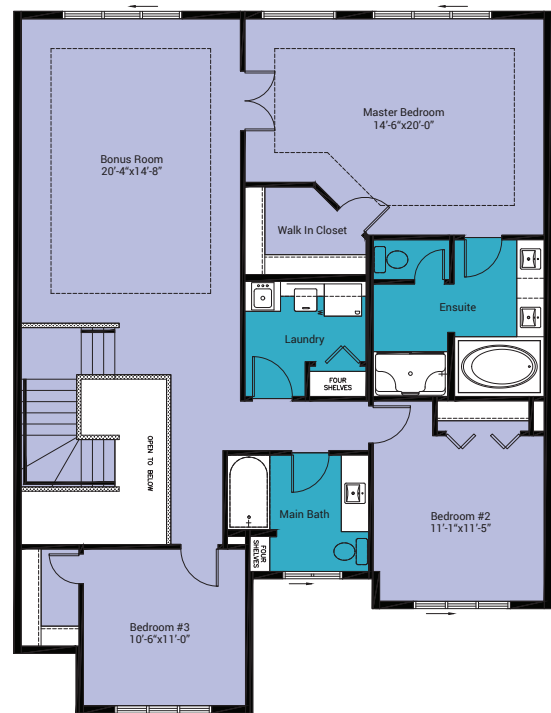

## Westin

2604 Sq.Ft

### Standard Floor Plan

Home Style	Streetscape
Bedrooms	3
Bathrooms	2.5
Main Floor	1155 Sq.Ft
Upper Floor	1449 Sq. Ft

Main Floor

Upper Floor

● Carpet    ● Laminate    ● Vinyl Plank

## Basement Options

● Carpet    ● Laminate    ● Vinyl Plank