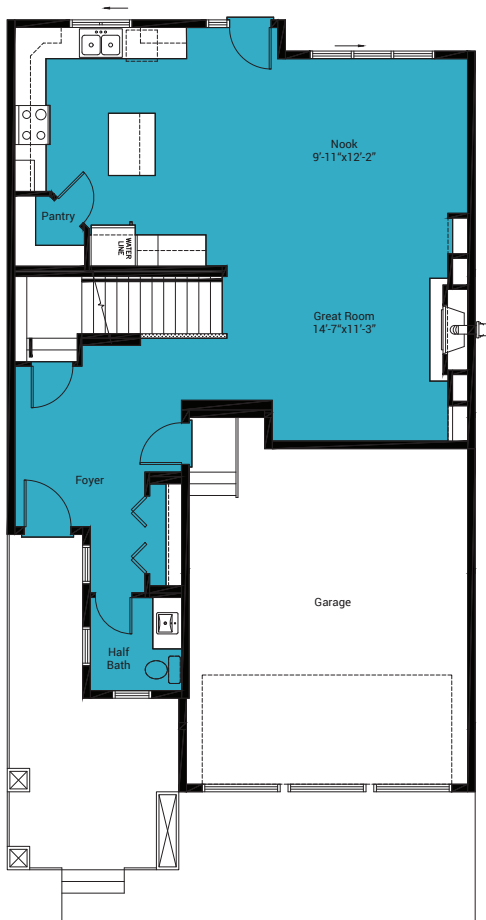

Winterfell

2269 Sq.Ft

Standard Floor Plan

Home Style	Front Attached
Bedrooms	3
Bathrooms	2.5
Main Floor	927 Sq.Ft
Upper Floor	1342 Sq. Ft

Main Floor

Upper Floor

● Carpet ● Vinyl Plank

Basement Options

● Carpet ● Vinyl Plank