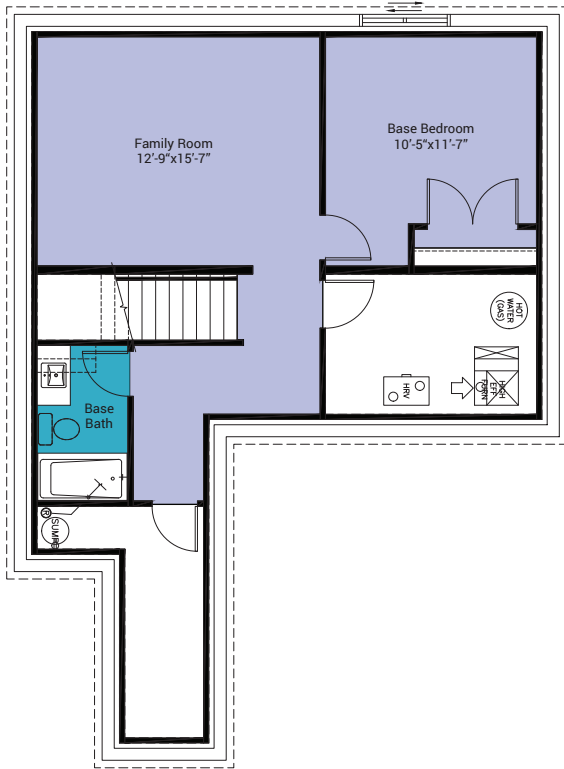

Winterfell

2269 Sq.Ft

Standard Floor Plan

Home Style	Front Attached
Bedrooms	3
Bathrooms	2.5
Main Floor	927 Sq.Ft
Upper Floor	1342 Sq. Ft

Main Floor

Upper Floor

● Carpet ● Vinyl Plank

Basement Options

● Carpet ● Vinyl Plank